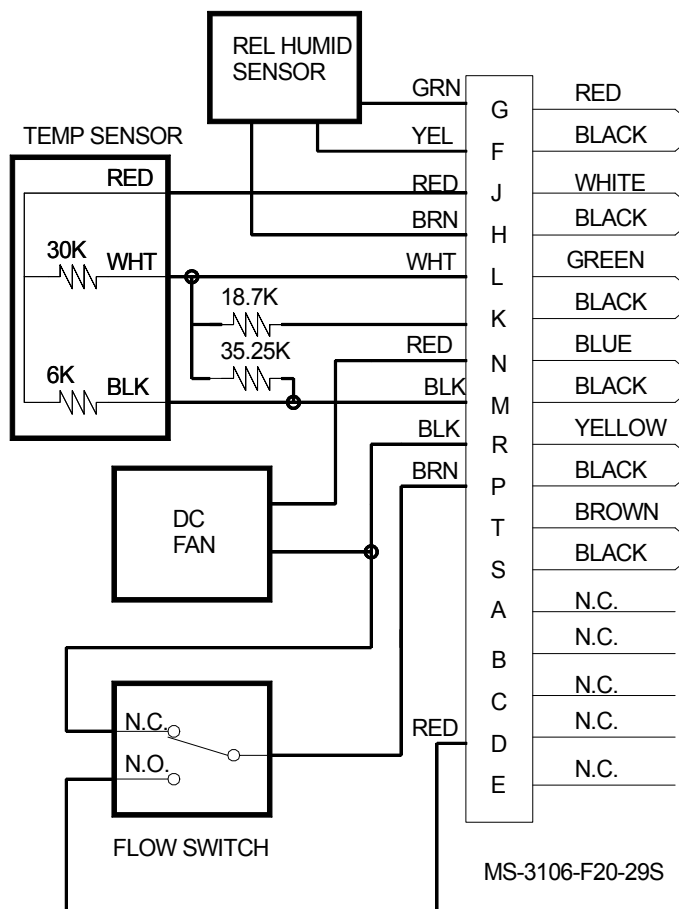

# Dew Point and Temp Cable

## SENSOR BOOOM

## FUNCTION

## SUTRON

FUNCTION	SUTRON
REL. HUMID. RETURN	RED
REL. HUMID. PWR.	BLACK
TEMP 2.5 V EXC.	WHITE
REL. HUMID. SIGNAL	BLACK
TEMP SIGNAL	GREEN
TEMP EXC. RETURN	BLACK
12VDC	BLUE
node at boom	BLACK
GND	YELLOW
SAIL SWITCH SIGNAL	BLACK
NONE	BROWN
NONE	BLACK
shield	WHITE/BLACK