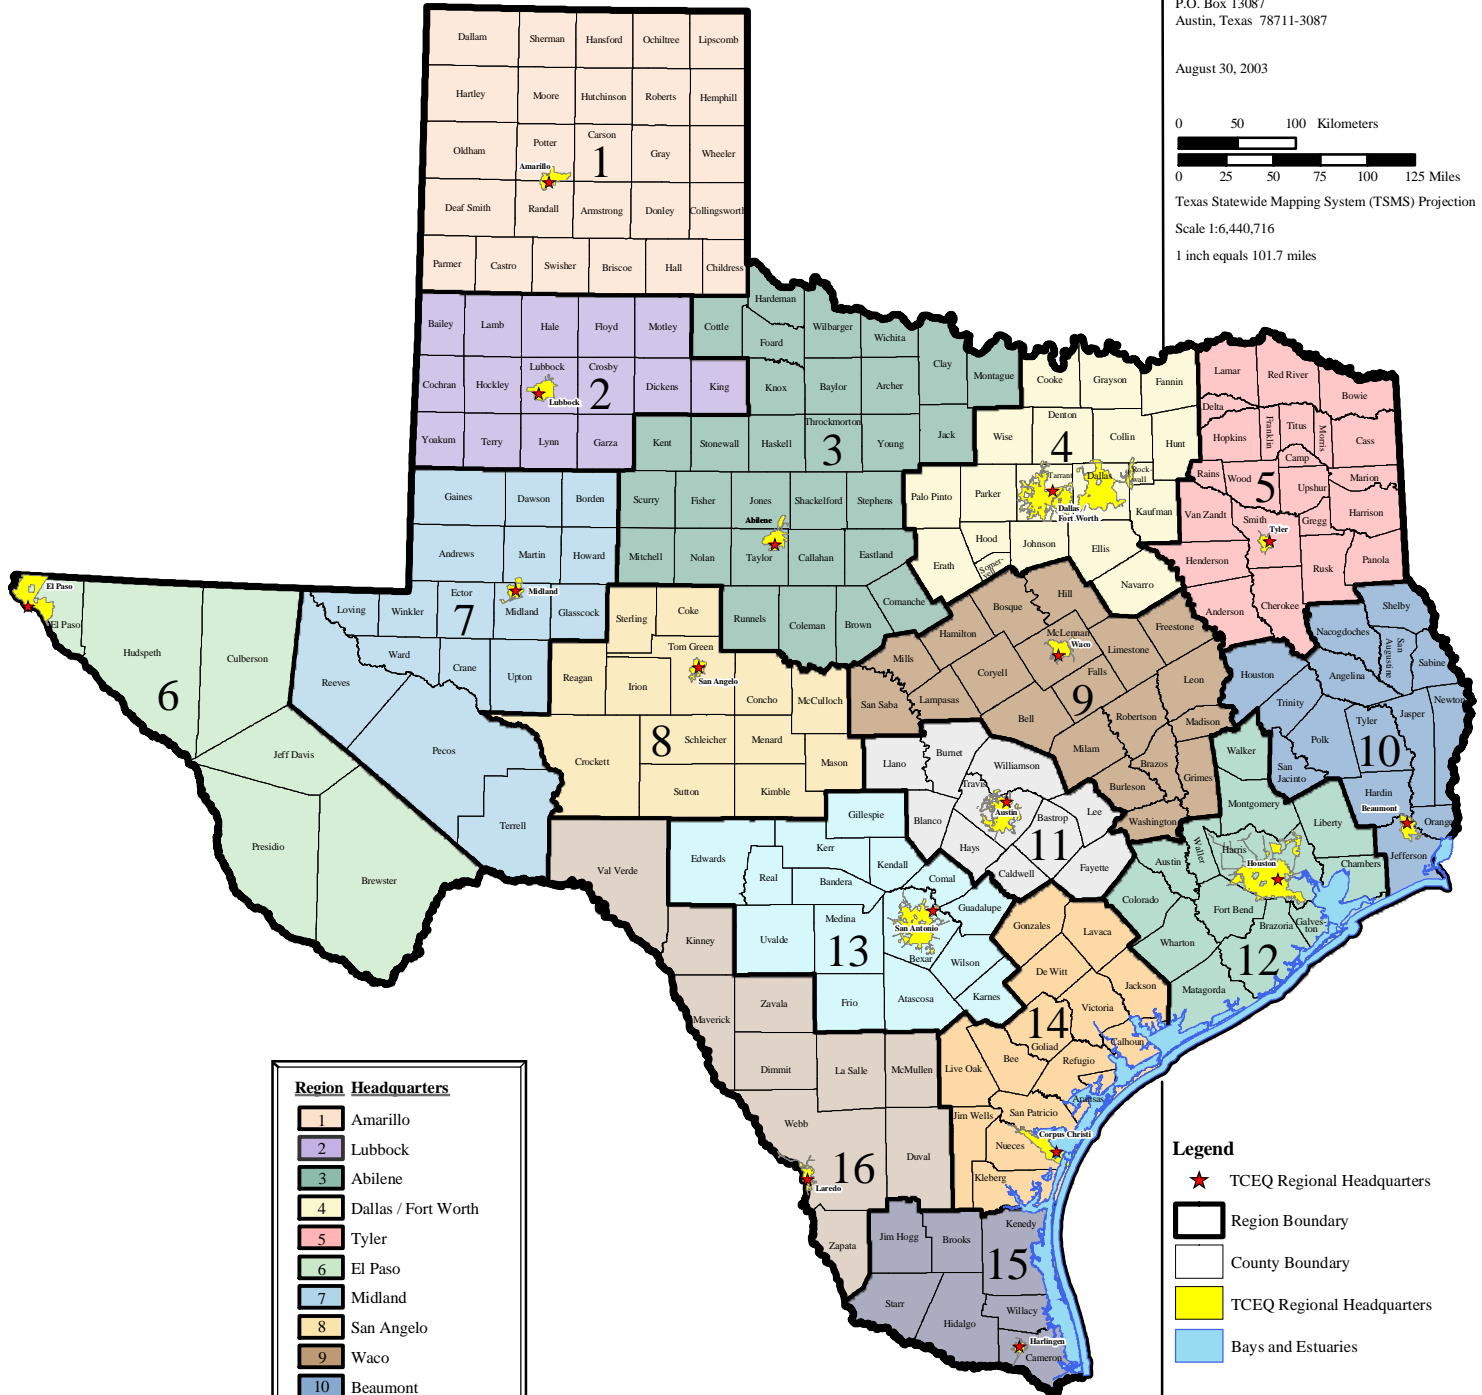

TCEQ Service Regions

Protecting Texas by
Reducing and
Preventing Pollution

Texas Commission on Environmental Quality
Information Resources Division
GIS Team (Mail Code 197)
P.O. Box 13087
Austin, Texas 78711-3087

August 30, 2003

0 50 100 Kilometers

0 25 50 75 100 125 Miles

Texas Statewide Mapping System (TSM) Projection
Scale 1:6,440,716

1 inch equals 101.7 miles

Region	Headquarters
1	Amarillo
2	Lubbock
3	Abilene
4	Dallas / Fort Worth
5	Tyler
6	El Paso
7	Midland
8	San Angelo
9	Waco
10	Beaumont
11	Austin
12	Houston
13	San Antonio
14	Corpus Christi
15	Harlingen
16	Laredo

Legend

- TCEQ Regional Headquarters
- Region Boundary
- County Boundary
- TCEQ Regional Headquarters
- Bays and Estuaries

Source: The counties and coastline are U.S. Census Bureau 1992 TIGER/Line data (1:100,000). The cities are U.S. Census Bureau 1998 data (1:100,000).