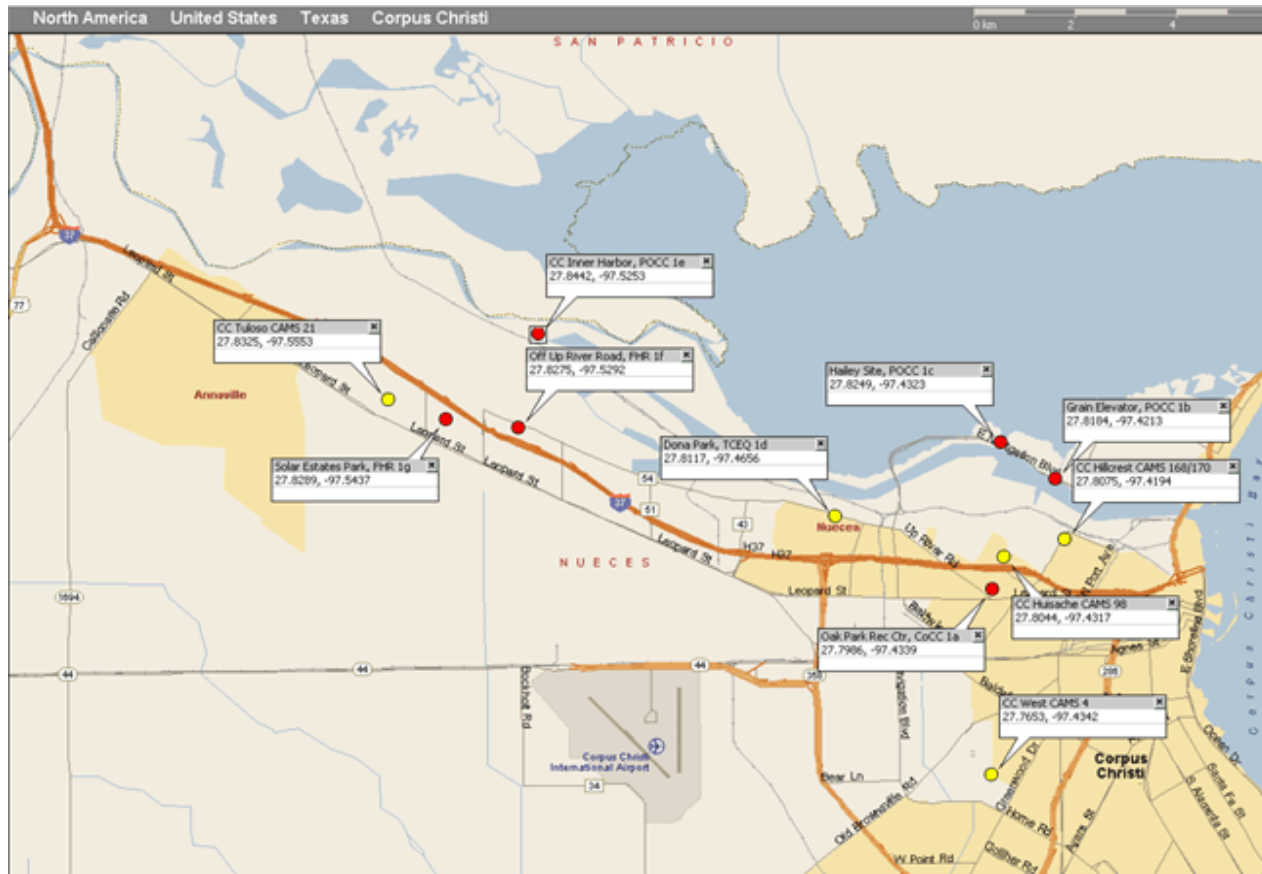

Coastal Bend Air Quality Monitoring Sites

Ozone Monitor Locations

Coastal Bend Air Quality Monitoring Sites

Air Monitoring and Surveillance Camera Site Locations

Red dots indicate location of Corpus Christi Air Quality Project monitors
Yellow dots indicate location of all TCEQ monitors (including non-ozone)

Coastal Bend Air Quality Monitoring Sites

**Location Map of Nueces County and San Patricio County in South Texas
The Corpus Christi Urban Airshed**