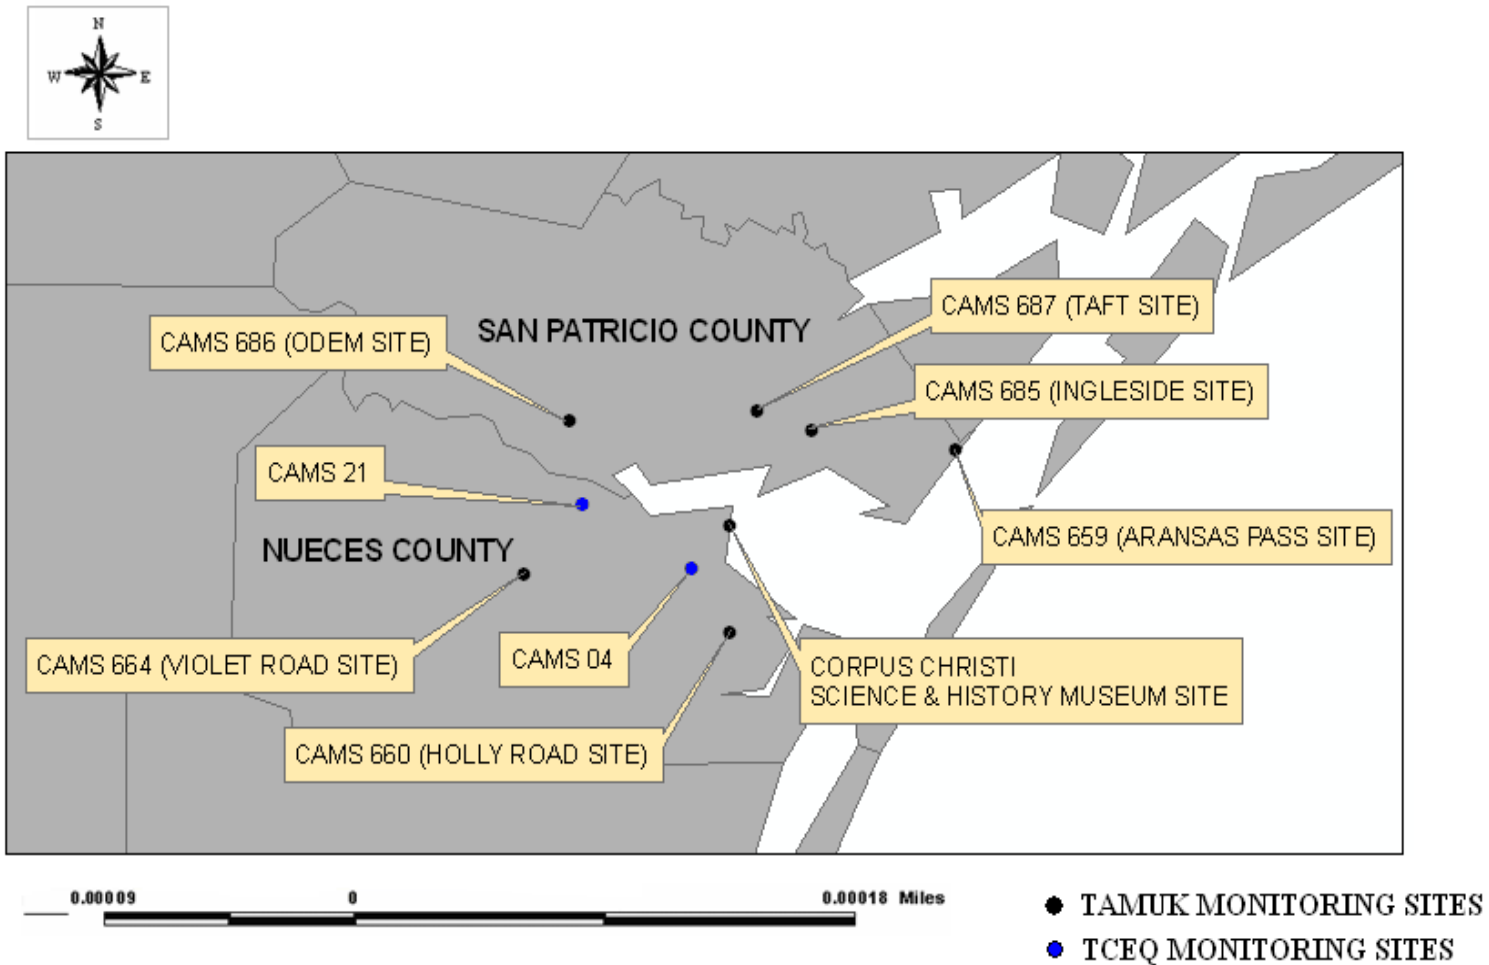

Coastal Bend Air Quality Monitoring Sites

Ozone Monitor Locations

Coastal Bend Air Quality Monitoring Sites

Air Monitoring and Surveillance Camera Site Locations

Red dots indicate location of Corpus Christi Air Quality Project monitors
Yellow dots indicate location of all TCEQ monitors (including non-ozone)

Coastal Bend Air Quality Monitoring Sites

**Location Map of Nueces County and San Patricio County in South Texas
The Corpus Christi Urban Airshed**