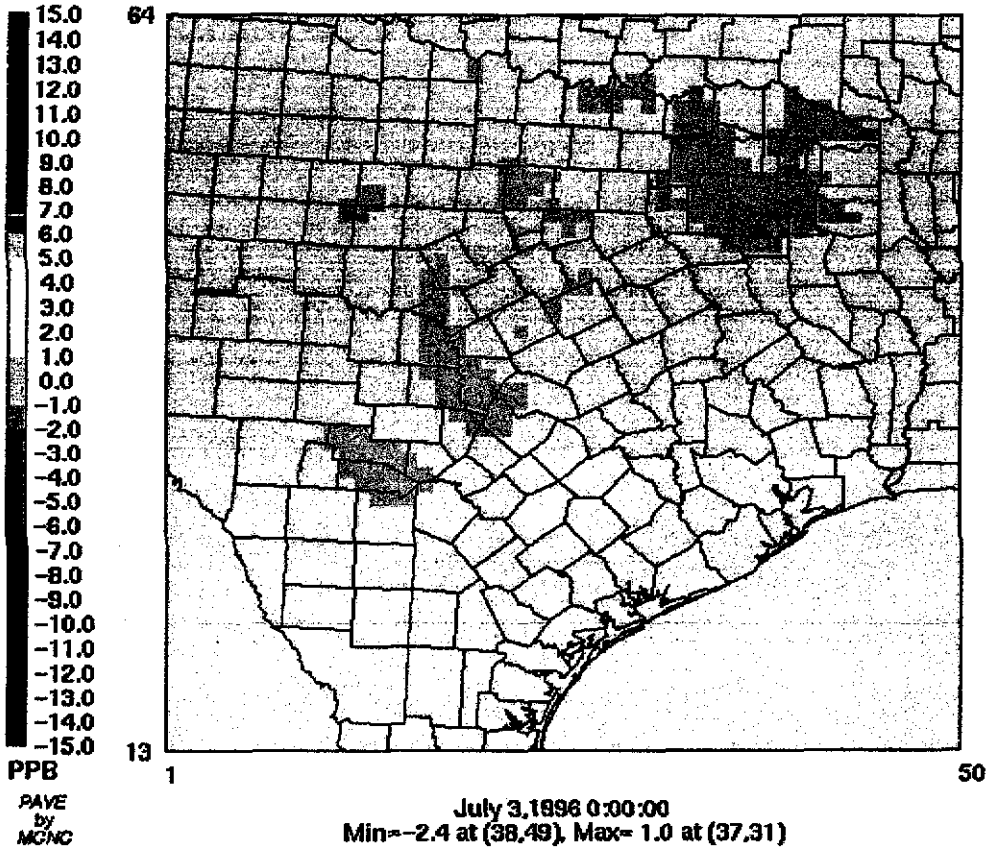

2007 Base Case

CAMx TCAS Projected 2007 Base Case Grown From 1996 EI: 960703, Regional Domain
a-camx.960703.96nonlev.eight

Daily maximum 8-hr average value

(TCAS Mobile Strategy)-(2007 Base Case)

CAMx TCAS Projected 2007 Grown From 1996 EI: 960703 Regional Domain
c-camx.960703.96nonlev.eight, d-camx.960703.cleanfuel_base.eight

Daily maximum 8-hr average value