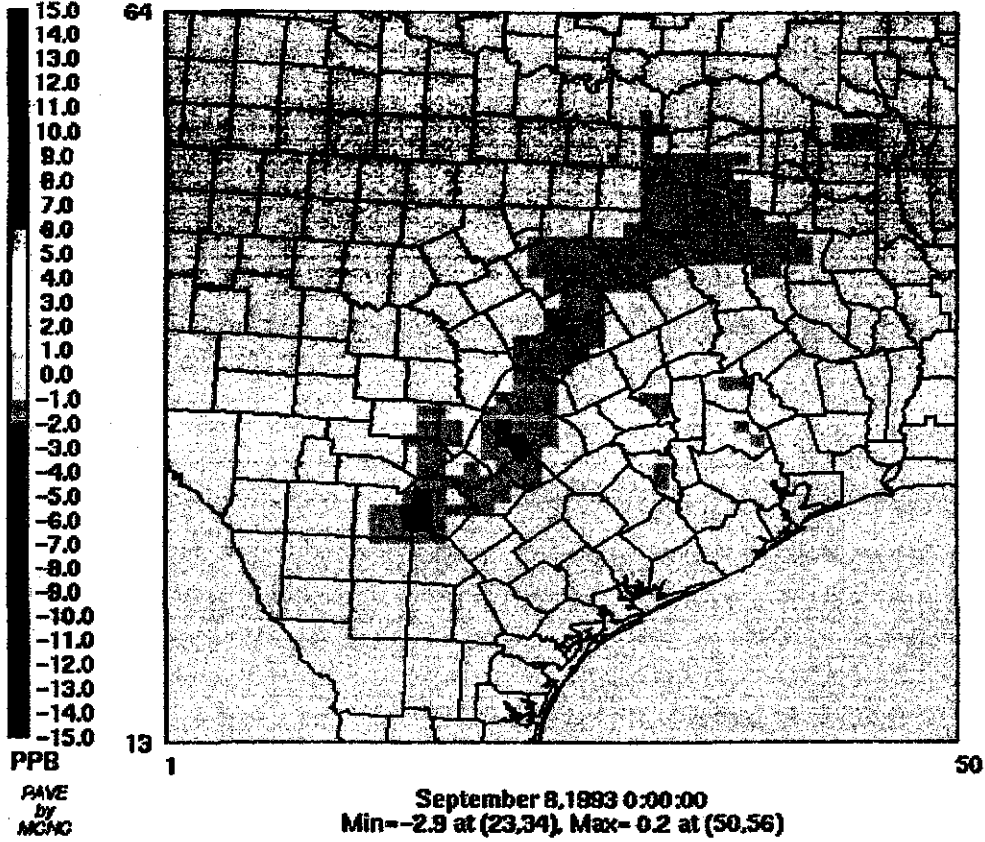

(TCAS Mobile Strategy)-(2007 Base Case)

CAMx TCAS Projected 2007 Grown From 1993 EI: 830908 Regional Domain
a=camx.930908.93nonlev.eight, b=camx.930908.tcas_base3_cleanfuel_base.eight