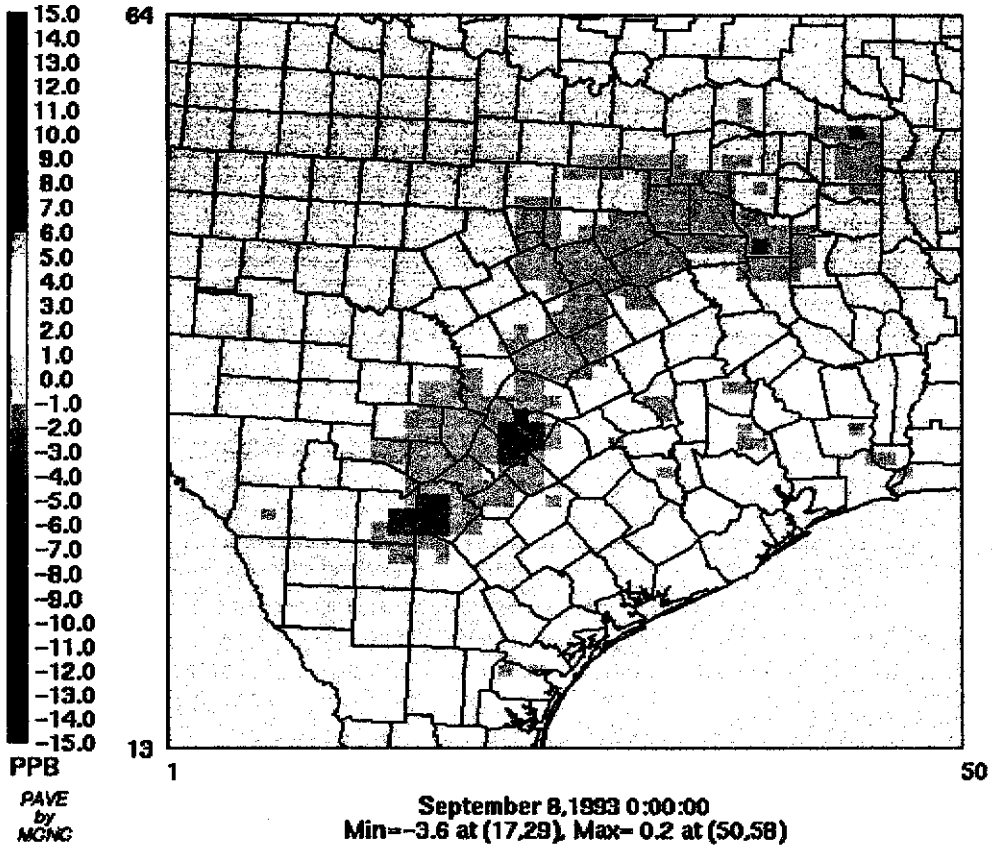

(TCAS Mobile Strategy)--(2007 Base Case)

CAMx TCAS Projected 2007 Grown From 1993 EI: 930908 Regional Domain
a=camx.930908.93nonlev.avrg, b=camx.930908.tcas_base3_cleanfuel_base.avrg