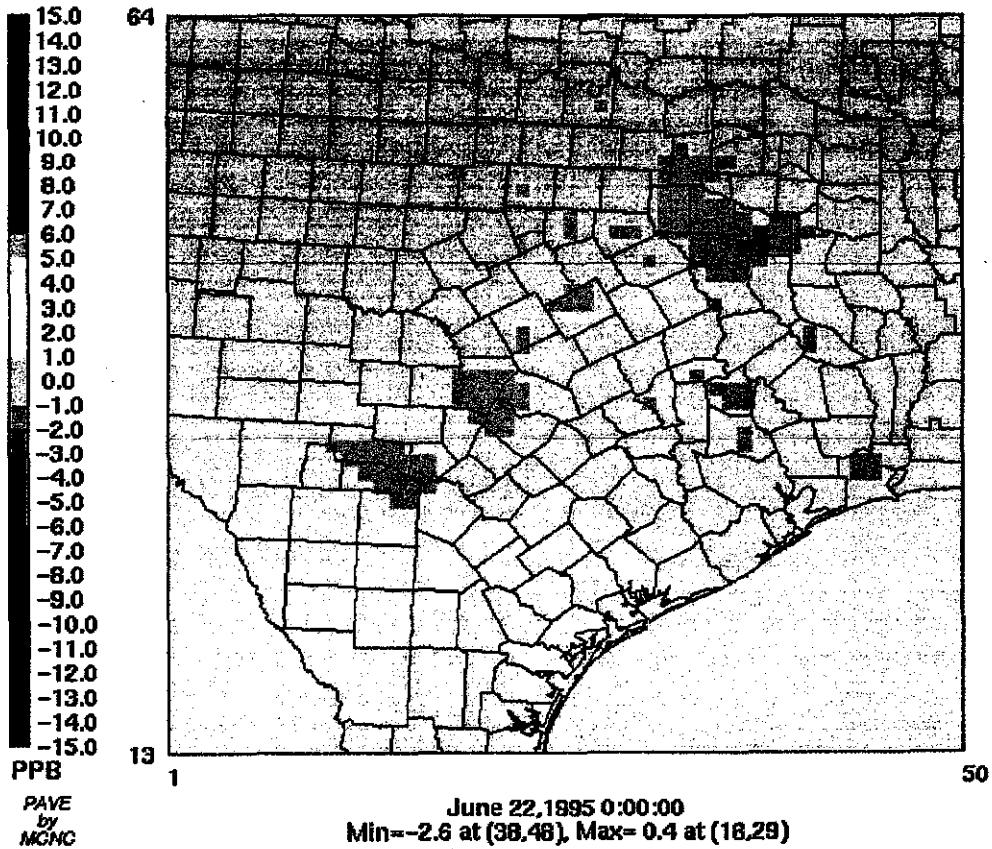

(TCAS Mobile Strategy)--(2007 Base Case)

CAMx TCAS Projected 2007 Base Case Grown From 1995 EI: 950622, Regional Domain
e-camx.950622.cleanfuel_base.eight, f-camx.950622.regular.no_nlev.eight

Daily maximum 8-hr average value