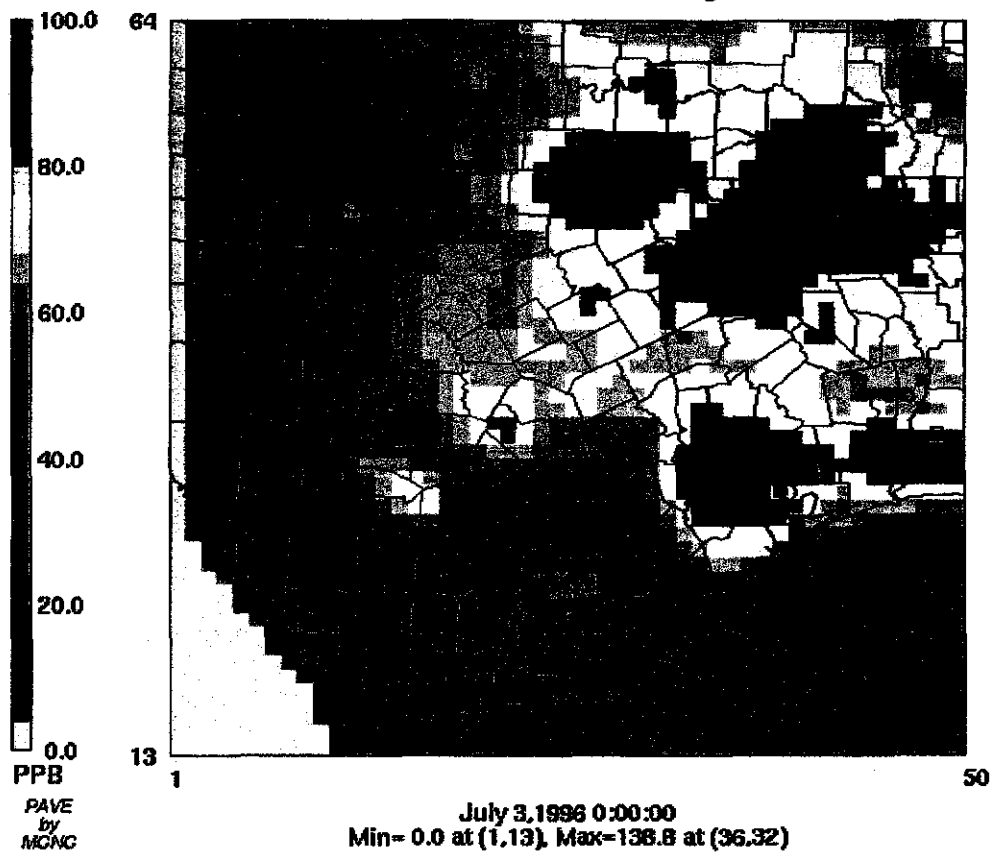

2007 Base Case

CAMx TCAS Projected 2007 Base Case Grown From 1996 EI: 960703, Regional Domain
a-camx.960703.96nonlev.eight

Daily maximum 8-hr average value