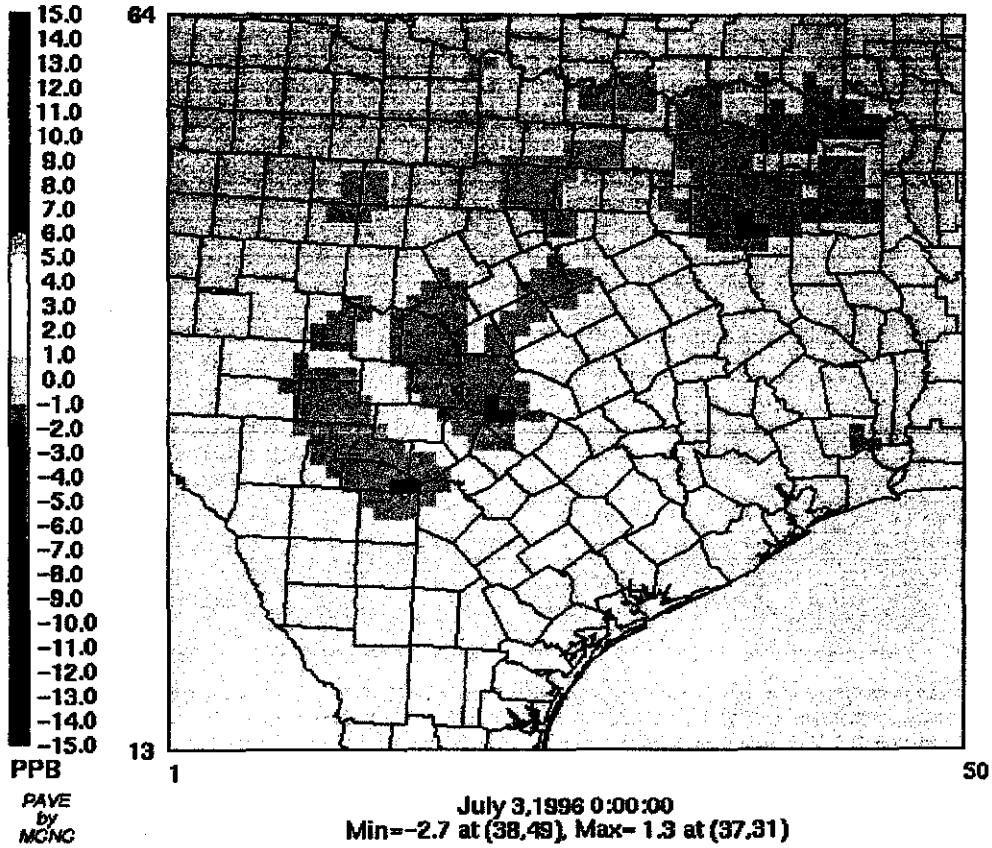

Daily maximum 8-hr average value

2007 Base Case

CAMx TCAS Projected 2007 Base Case Grown From 1996 EI: 960703, Regional Domain
a-camx.960703.96nonlev.avrg

(TCAS Mobile Strategy)--(2007 Base Case)

CAMx TCAS Projected 2007 Grown From 1996 El: 960703 Regional Domain
c-camx.960703.96nonlev.avrg. d-camx.960703.cleanfuel_base.avrg

Daily maximum 8-hr average value