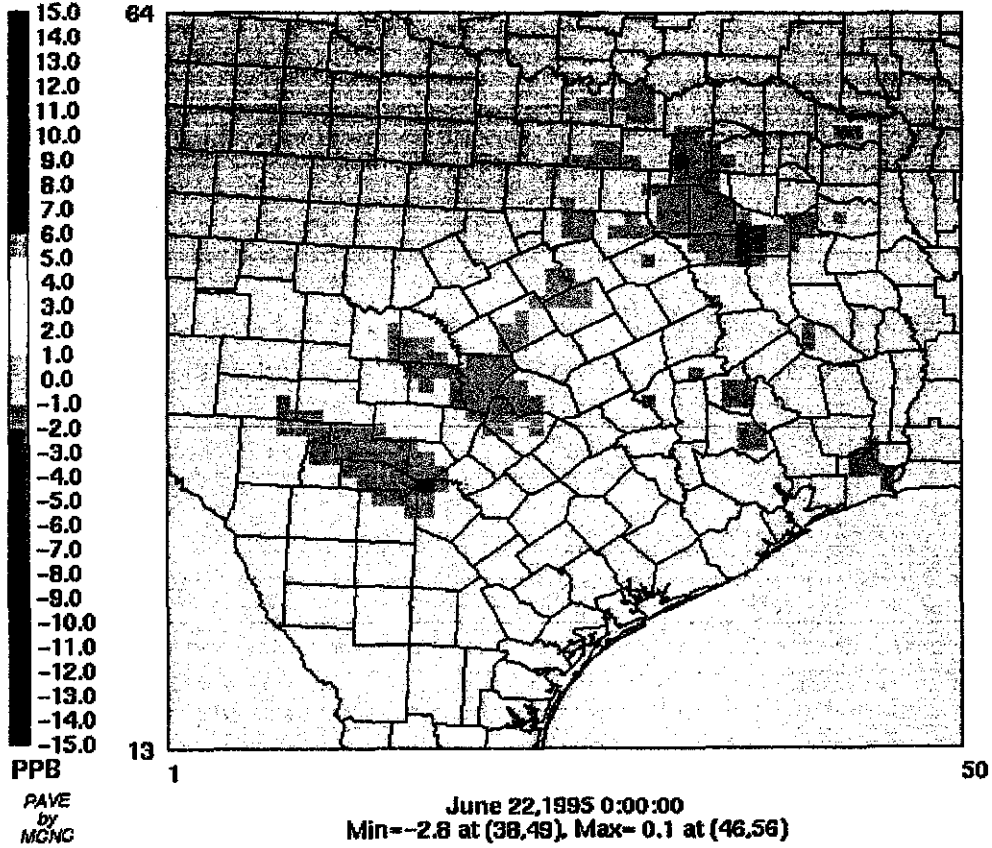

(TCAS Mobile Strategy)-(2007 Base Case)

CAMx TCAS Projected 2007 Base Case Grown From 1995 El: 950622, Regional Domain
e-camx.950622.cleanfuel_base.avrg. f-camx.950622.regular.no_nlev.avrg

Daily maximum 1-hr average value