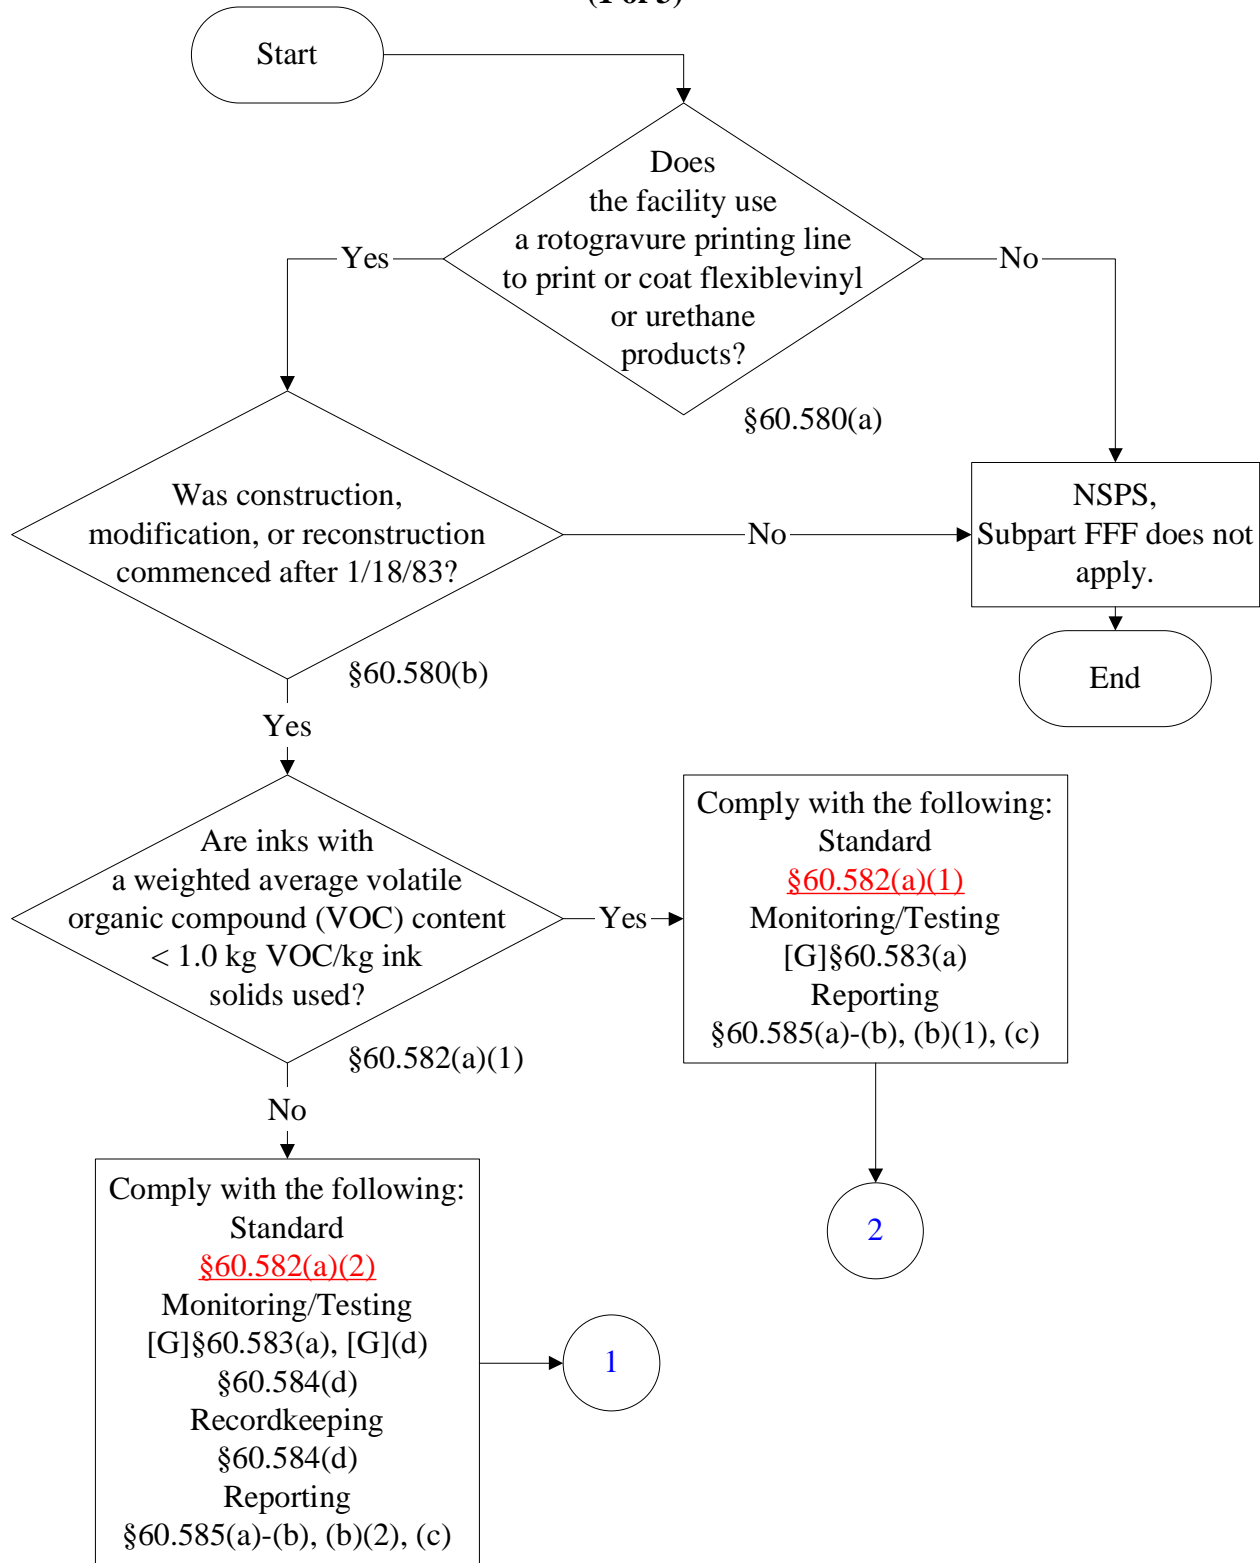

Below is a flowchart describing 40 CFR Part 60, Subpart FFF. It will likely not be accessible using a screen reader. For the text of the statute/rule, please go to

[40 CFR Part 60, Subpart FFF](#)

(1 of 3)

July 27, 1998

These flowcharts are for use by sources subject to the Federal Operating Permit Program and are subject to change.

40 CFR Part 60, Subpart FFF

(2 of 3)

July 27, 1998

These flowcharts are for use by sources subject to the Federal Operating Permit Program and are subject to change.

40 CFR Part 60, Subpart FFF

(3 of 3)

July 27, 1998

These flowcharts are for use by sources subject to the Federal Operating Permit Program and are subject to change.