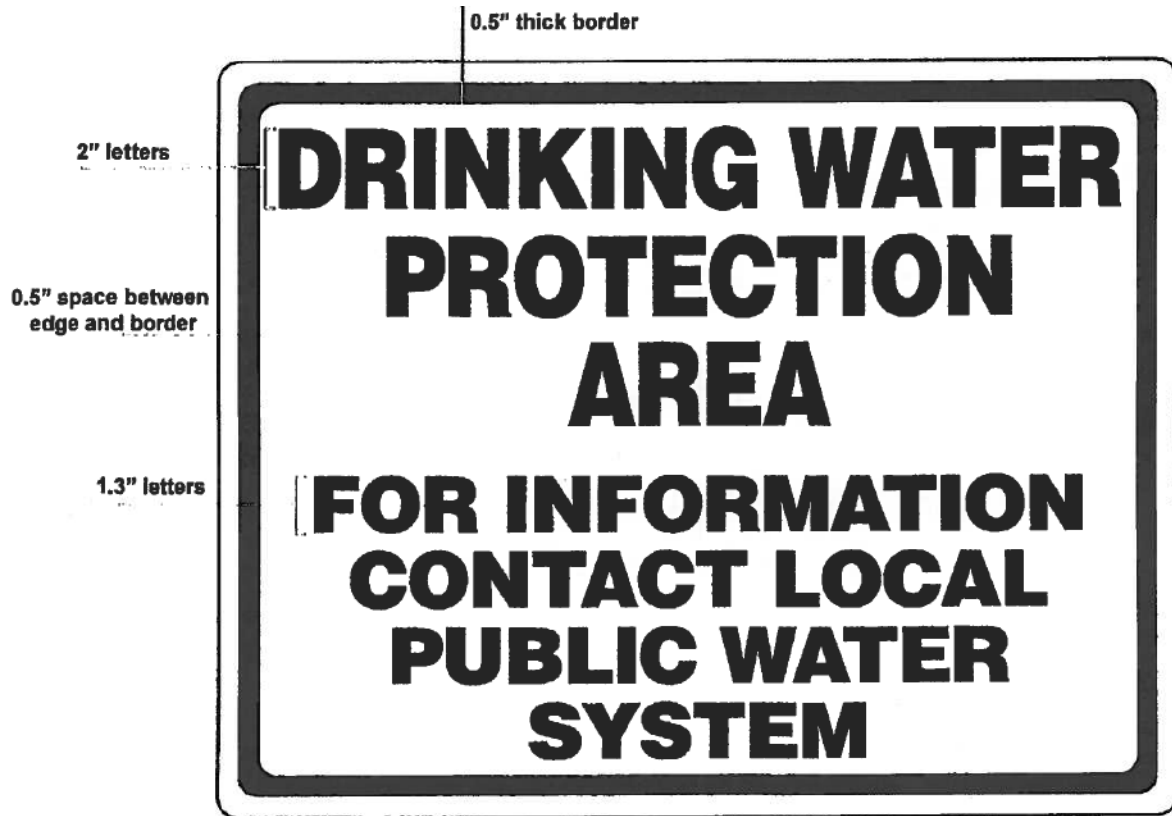

Drinking Water Protection Area Signs

Product specifications:

18" x 24" Reflective Aluminum Signs