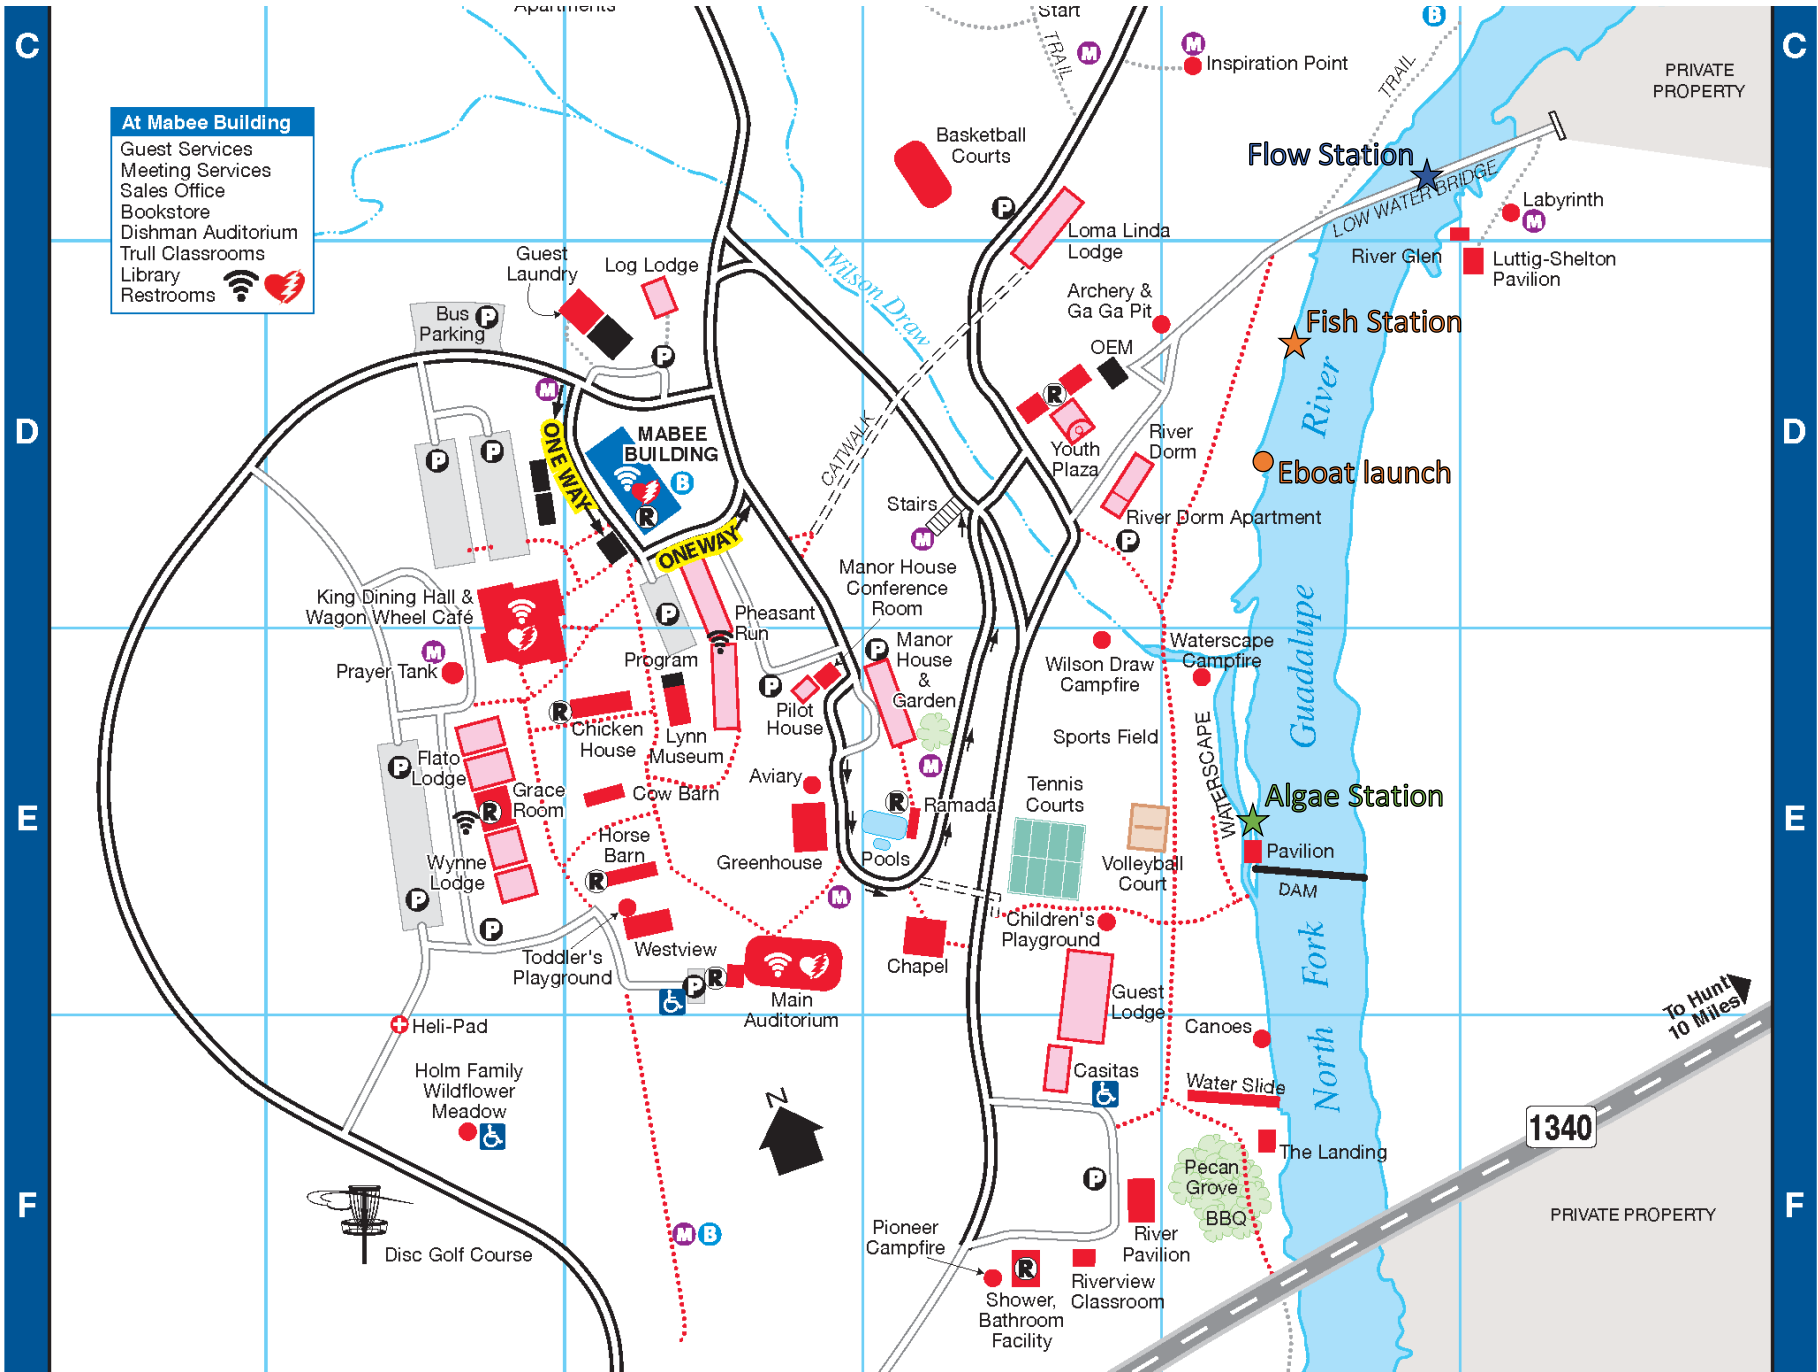

1. **At Mabee Building**
2. Guest Services
   - Meeting Services
   - Sales Office
   - Bookstore
   - Dishman Auditorium
   - Trull Classrooms
   - Library
   - Restrooms

King Dining Hall & Wagon Wheel Café

Prayer Tank

Flato Lodge

Grace Room

Wynne Lodge

Horse Barn

Toddler's Playground

Heli-Pad

Holm Family Wildflower Meadow

Disc Golf Course

Guest Laundry

Log Lodge

MABEE BUILDING

Program

Chicken House

Lynn Museum

Cow Barn

Aviary

Greenhouse

Westview

Main Auditorium

Pheasant Run

Pilot House

Manor House & Garden

Ramada

Pools

Chapel

Manor House Conference Room

Stairs

Wilson Draw Campfire

Sports Field

Tennis Courts

Volleyball Court

Children's Playground

Guest Lodge

Casitas

Pioneer Campfire

Basketball Courts

Loma Linda Lodge

Archery & Ga Ga Pit

OEM

Youth Plaza

River Dorm

River Dorm Apartment

Wilson Draw Campfire

Sports Field

Tennis Courts

Volleyball Court

Children's Playground

Guest Lodge

Casitas

Pioneer Campfire

Shower, Bathroom Facility

Riverview Classroom

River Pavilion

Pecan Grove BBQ

The Landing

Water Slide

Canoes

Guest Lodge

Casitas

Pioneer Campfire

Flow Station

Fish Station

Eboat launch

Algae Station

Pavilion

DAM

Water Slide

The Landing

Canoes

Guest Lodge

Casitas

Pioneer Campfire

Shower, Bathroom Facility

Riverview Classroom

Water Slide

The Landing

Canoes

Guest Lodge

Casitas

Pioneer Campfire

Shower, Bathroom Facility

Riverview Classroom

Water Slide

The Landing

Canoes

Guest Lodge

Casitas

Pioneer Campfire

Shower, Bathroom Facility

Riverview Classroom

Water Slide

The Landing

Canoes

Guest Lodge

Casitas

Pioneer Campfire

Shower, Bathroom Facility

Riverview Classroom

Water Slide

The Landing

Canoes

Guest Lodge

Casitas

Pioneer Campfire

Shower, Bathroom Facility

Riverview Classroom

Water Slide

The Landing

Canoes

Guest Lodge

Casitas

Pioneer Campfire

Shower, Bathroom Facility

Riverview Classroom

Water Slide

The Landing

Canoes

Guest Lodge

Casitas

Pioneer Campfire

Shower, Bathroom Facility

Riverview Classroom

Water Slide

The Landing

Canoes

Guest Lodge

Casitas

Pioneer Campfire

Shower, Bathroom Facility

Riverview Classroom

Water Slide

The Landing

Canoes

Guest Lodge

Casitas

Pioneer Campfire

Shower, Bathroom Facility

Riverview Classroom

Water Slide

The Landing

Canoes

Guest Lodge

Casitas

Pioneer Campfire

Shower, Bathroom Facility

Riverview Classroom

Water Slide

The Landing

Canoes

Guest Lodge

Casitas

Pioneer Campfire

Shower, Bathroom Facility

Riverview Classroom

Water Slide

The Landing

Canoes

Guest Lodge

Casitas

Pioneer Campfire

Shower, Bathroom Facility

Riverview Classroom

Water Slide

The Landing

Canoes

Guest Lodge

Casitas

Pioneer Campfire

Shower, Bathroom Facility

Riverview Classroom

Water Slide

The Landing

Canoes

Guest Lodge

Casitas

Pioneer Campfire

Shower, Bathroom Facility

Riverview Classroom

Water Slide

The Landing

Canoes

Guest Lodge

Casitas

Pioneer Campfire

Shower, Bathroom Facility

Riverview Classroom

Water Slide

The Landing

Canoes

Guest Lodge

Casitas

Pioneer Campfire