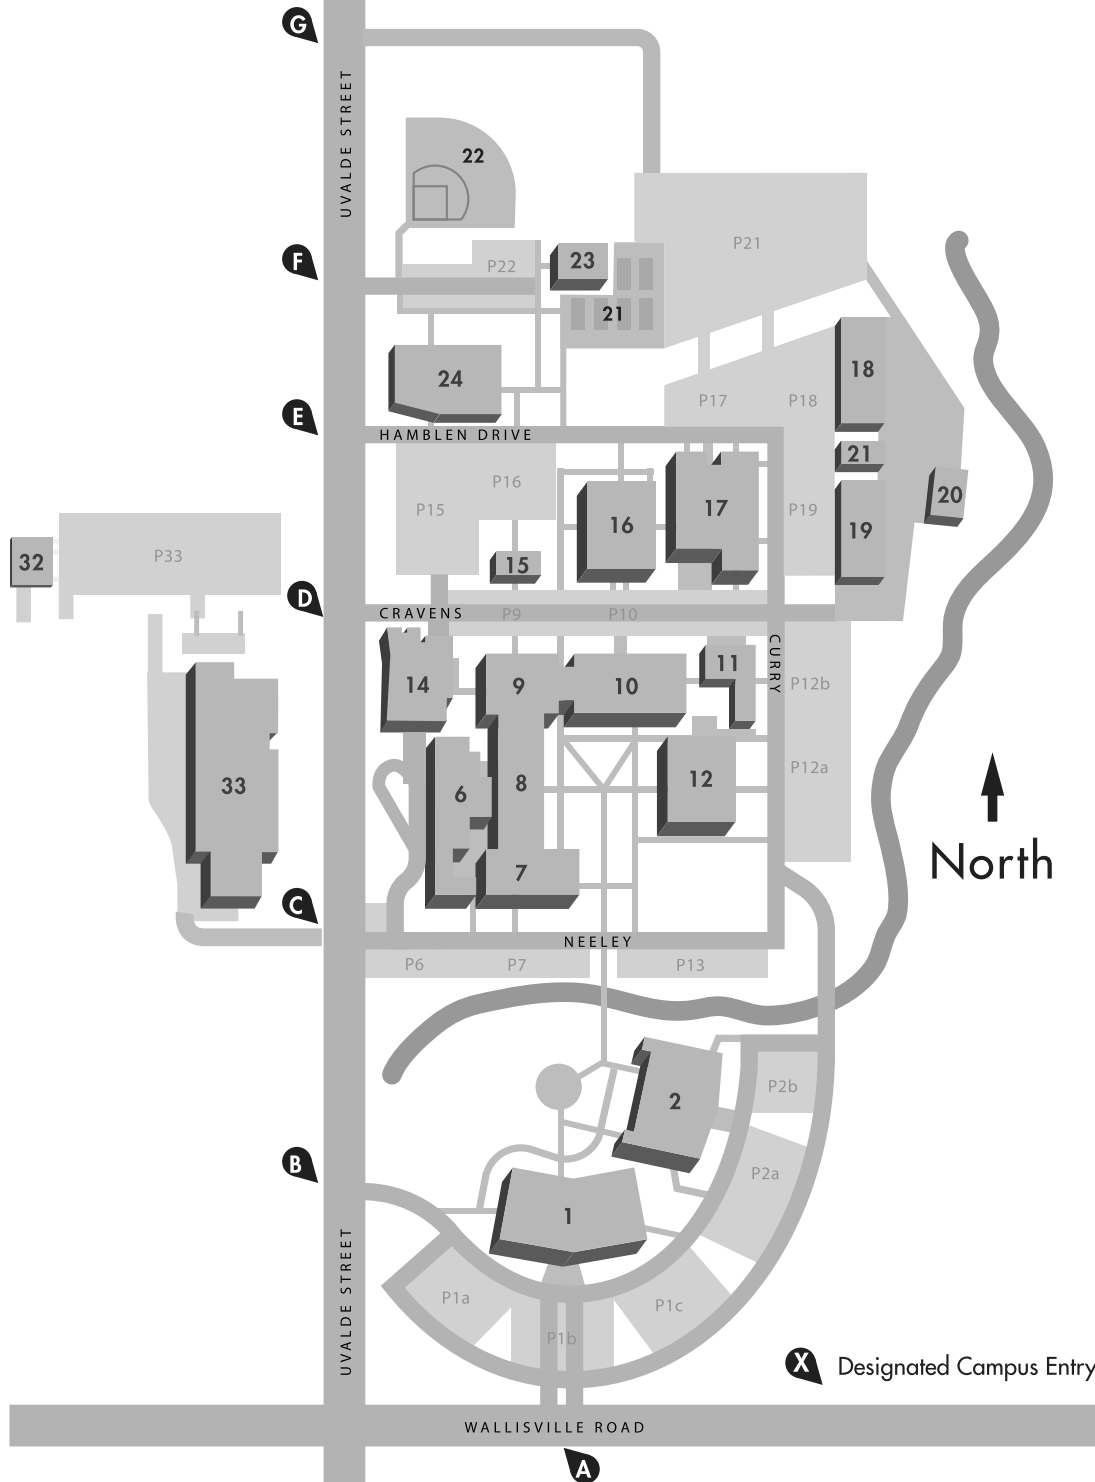

NORTH CAMPUS

- N1** Fine Arts Center
- N2** Interactive Learning Center
- N6** Welcome Center
- N7** Burleson Classroom Building
- N8** Spencer Building
- N9** Brightwell Building
- N10** Wheeler Building/Police
- N11** Bezos Academy Houston – North Shore
- N12** Student Center/Bookstore
- N14** Library
- N15** North Chiller Plant-Main Campus
- N16** Gymnasium
- N17** Science and Allied Health Building
- N18** Industrial Technology-Auto Collision
- N19** General Service Building/Deliveries
- N20** Facilities Services/Storage
- N21** Auxiliary Services
- N22** Baseball Field
- N23** Baseball Training Facility
- N24** Cosmetology and Culinary Center
- N32** North Chiller Plant-CIT
- N33** Center for Industrial Technology