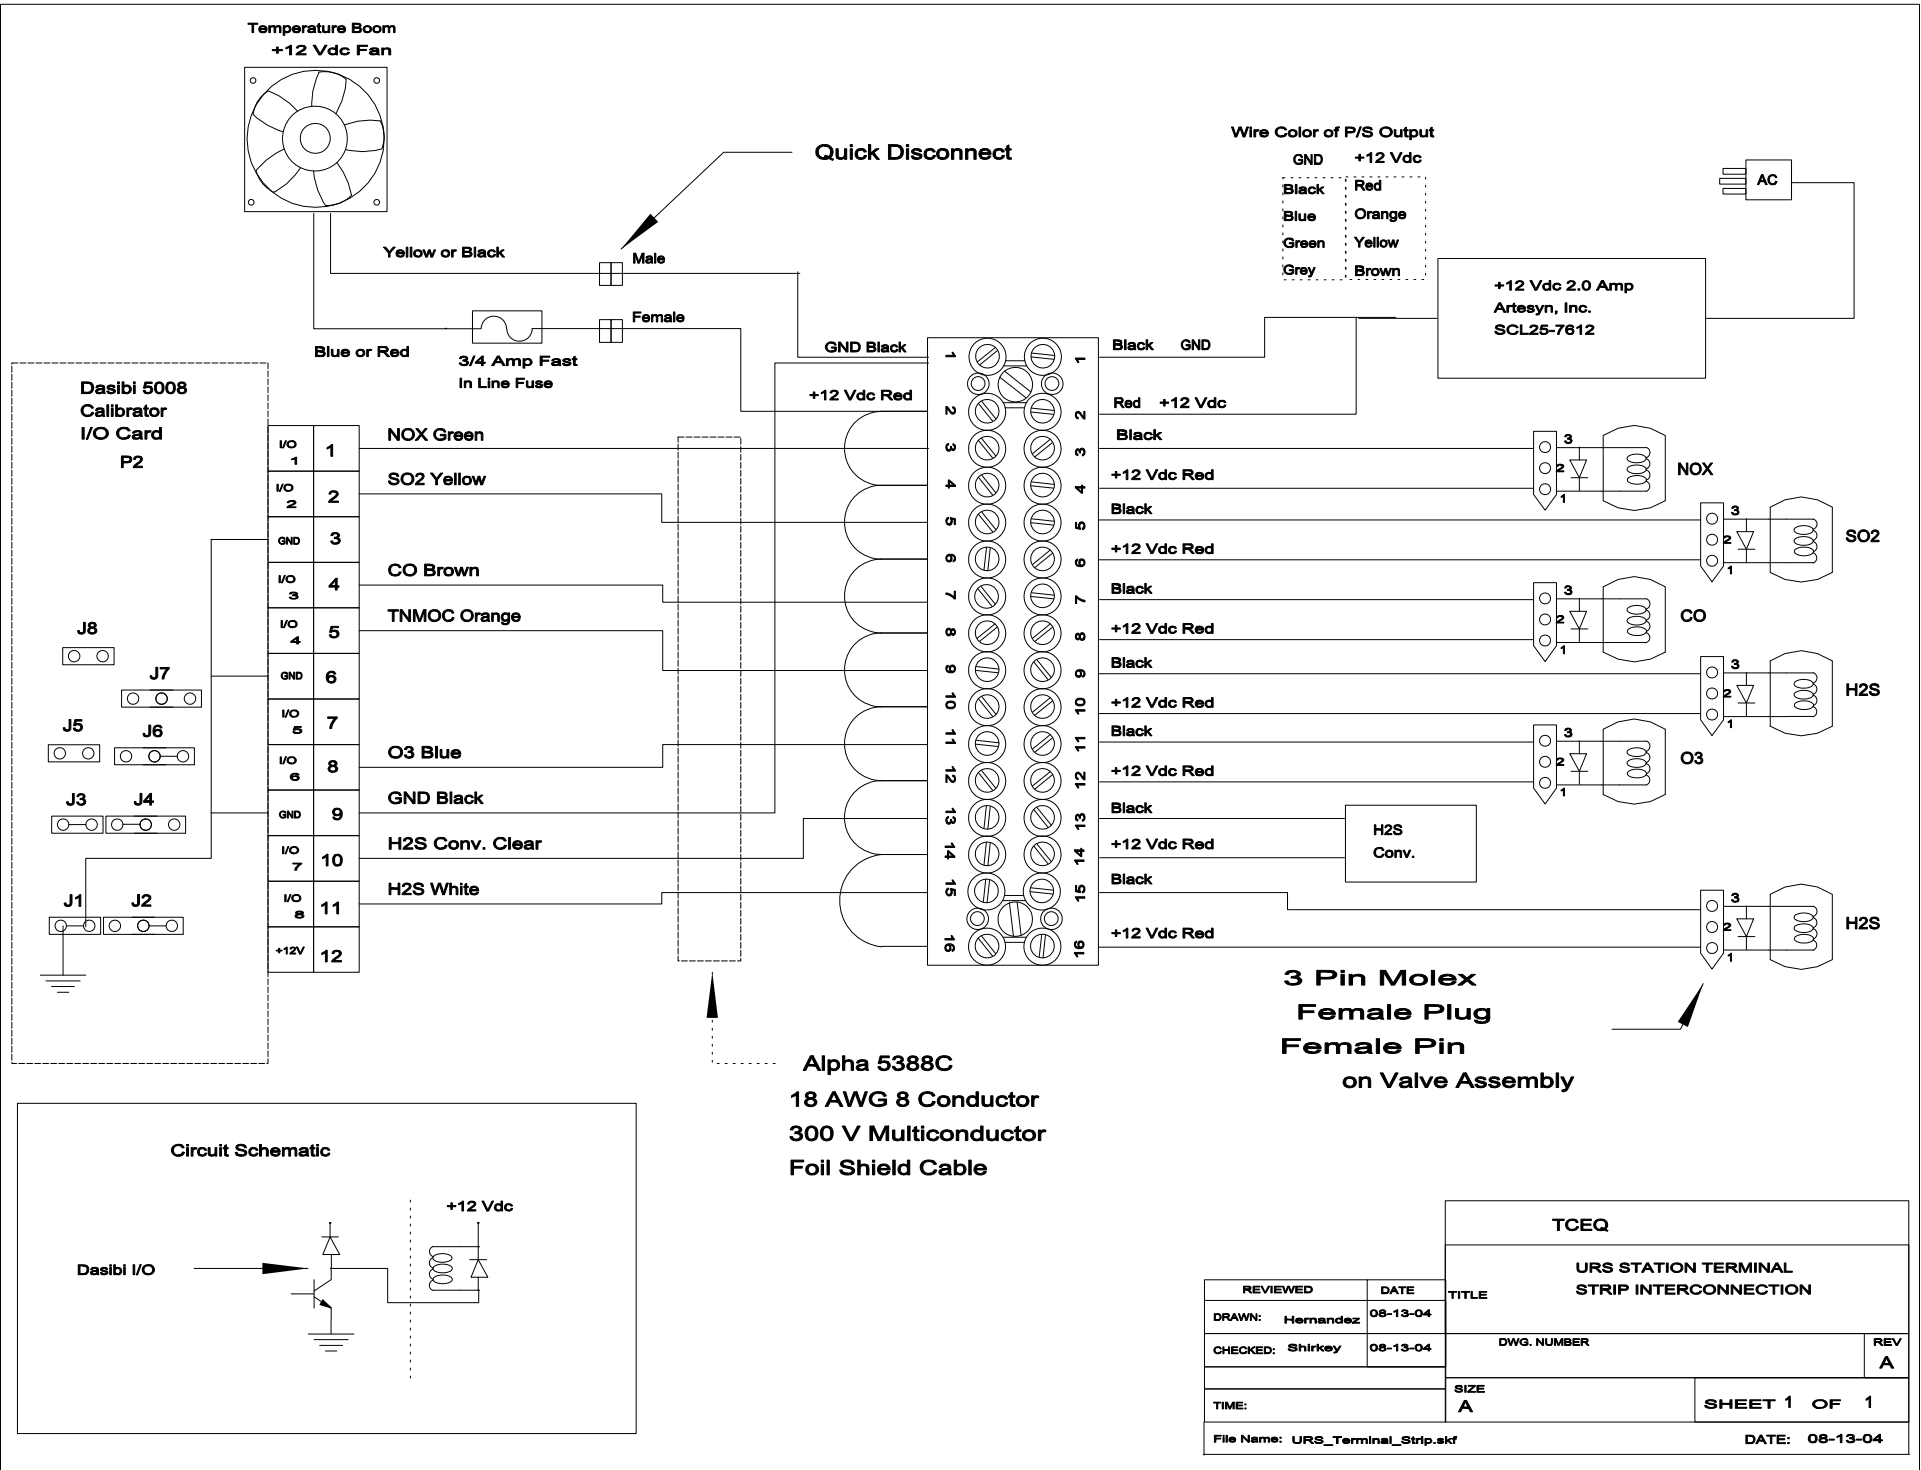

URS Station Terminal Strip Interconnection

TCEQ			
URS STATION TERMINAL STRIP INTERCONNECTION			
REVIEWED	DATE	TITLE	
DRAWN: Hernandez	08-13-04		
CHECKED: Shirkey	08-13-04	DWG. NUMBER	REV A
TIME:		SIZE A	SHEET 1 OF 1
File Name: URS_Terminal_Strip.skf			DATE: 08-13-04