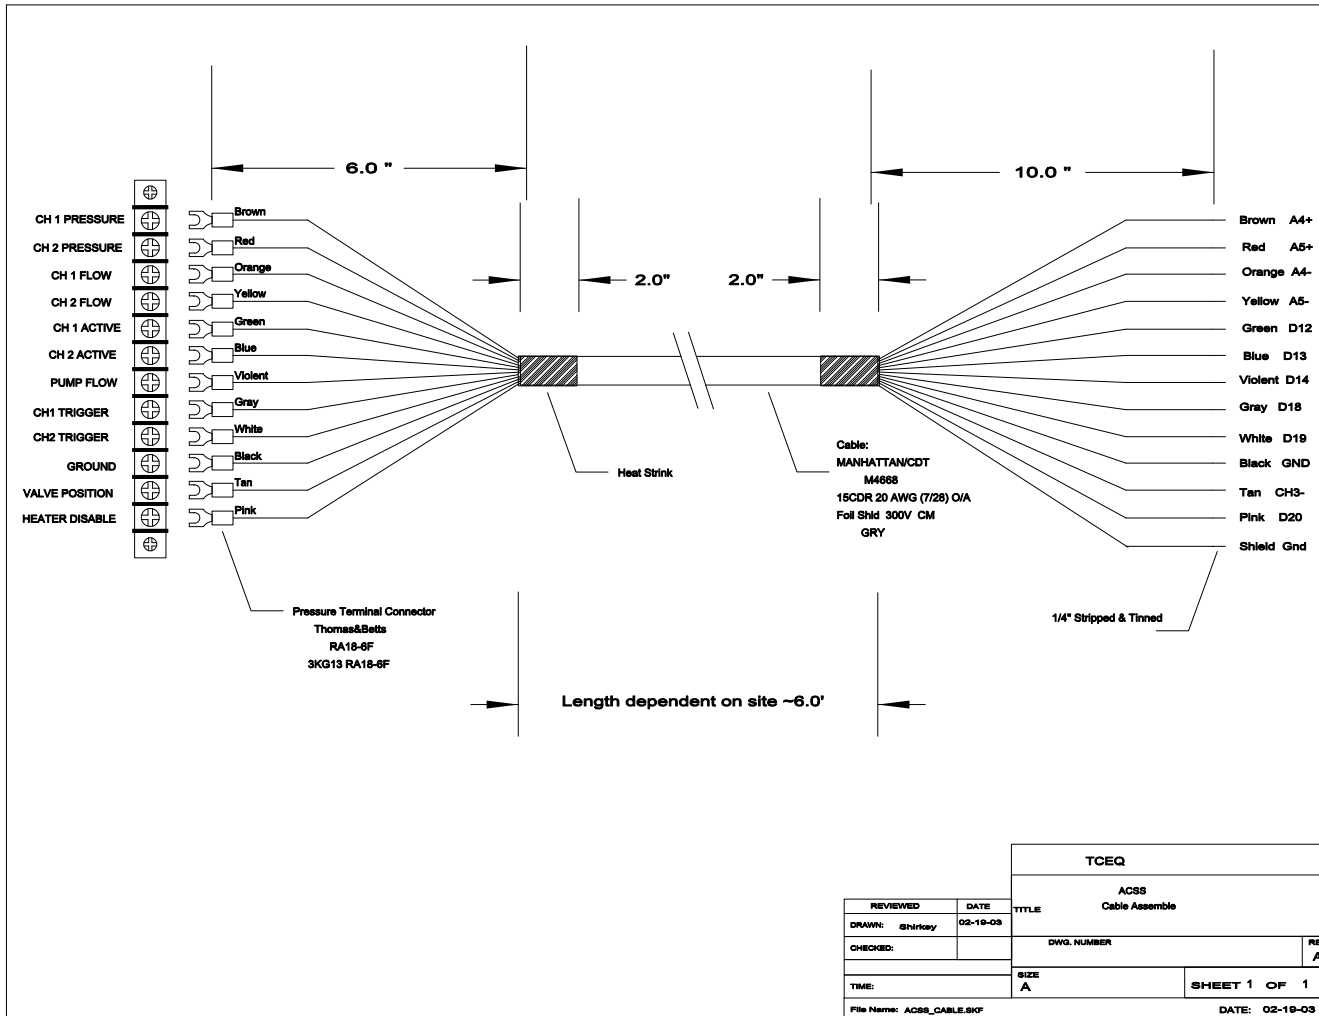

ACSS Cable Assembly

REVIEWED		DATE	TCEQ	
DRAWN: Shirkay		02-19-03	ACSS Cable Assemble	
CHECKED:			DWG. NUMBER	REV A
TIME:			SIZE A	SHEET 1 OF 1
File Name: ACSS_CABLE.BK?			DATE: 02-19-03	