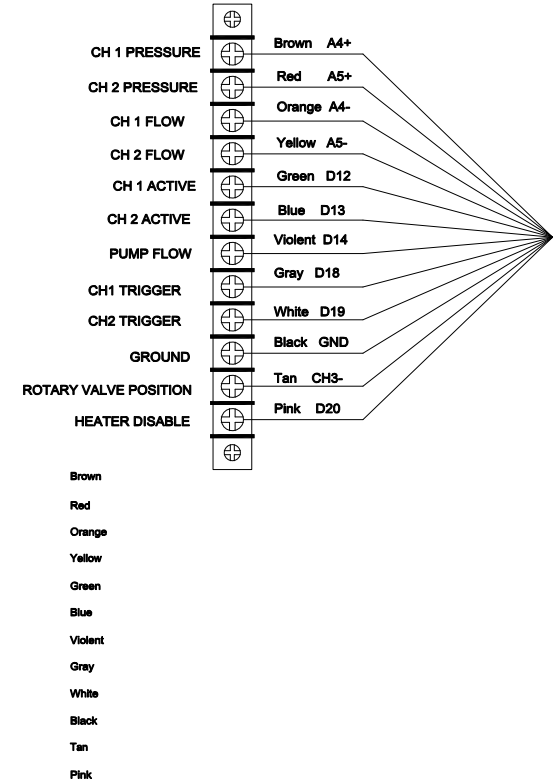

ACSS Cable Assembly

REVIEWED		DATE	TCEQ	
DRAWN: Shirkay		02-19-03	ACSS Cable Assemble	
CHECKED:			DWG. NUMBER	REV A
TIME:			SIZE A	SHEET 1 OF 1
File Name: ACSS_CABLE.BK?			DATE: 02-19-03	