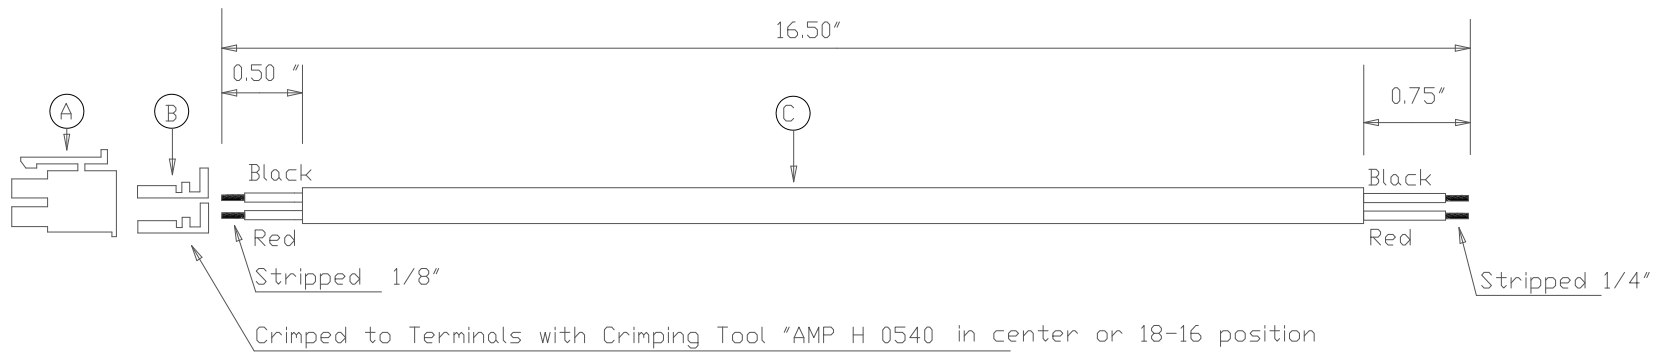

Enfora Power Cable from Zeno

- A = TCEQ P/N 24- 071 Female Terminal, (API P/N CN0000050)
- B = TCEQ P/N 24- 072 Contact Recepticle, (API P/N CN0000051)
- C = Belden Cable #M 9409 - 18AWG -1 PR (or equivalent)

<h2>TCEQ</h2> <p>Texas Commission on Environmental Quality</p>	
<p>Enfora Power Cable from Zeno Part # 13-031</p>	
Drawn By: L.M.Connally	Date/Revision: 2006/11/15 - Rev. 1
Checked By: L. Braun	E-File: PN13-031.dxf