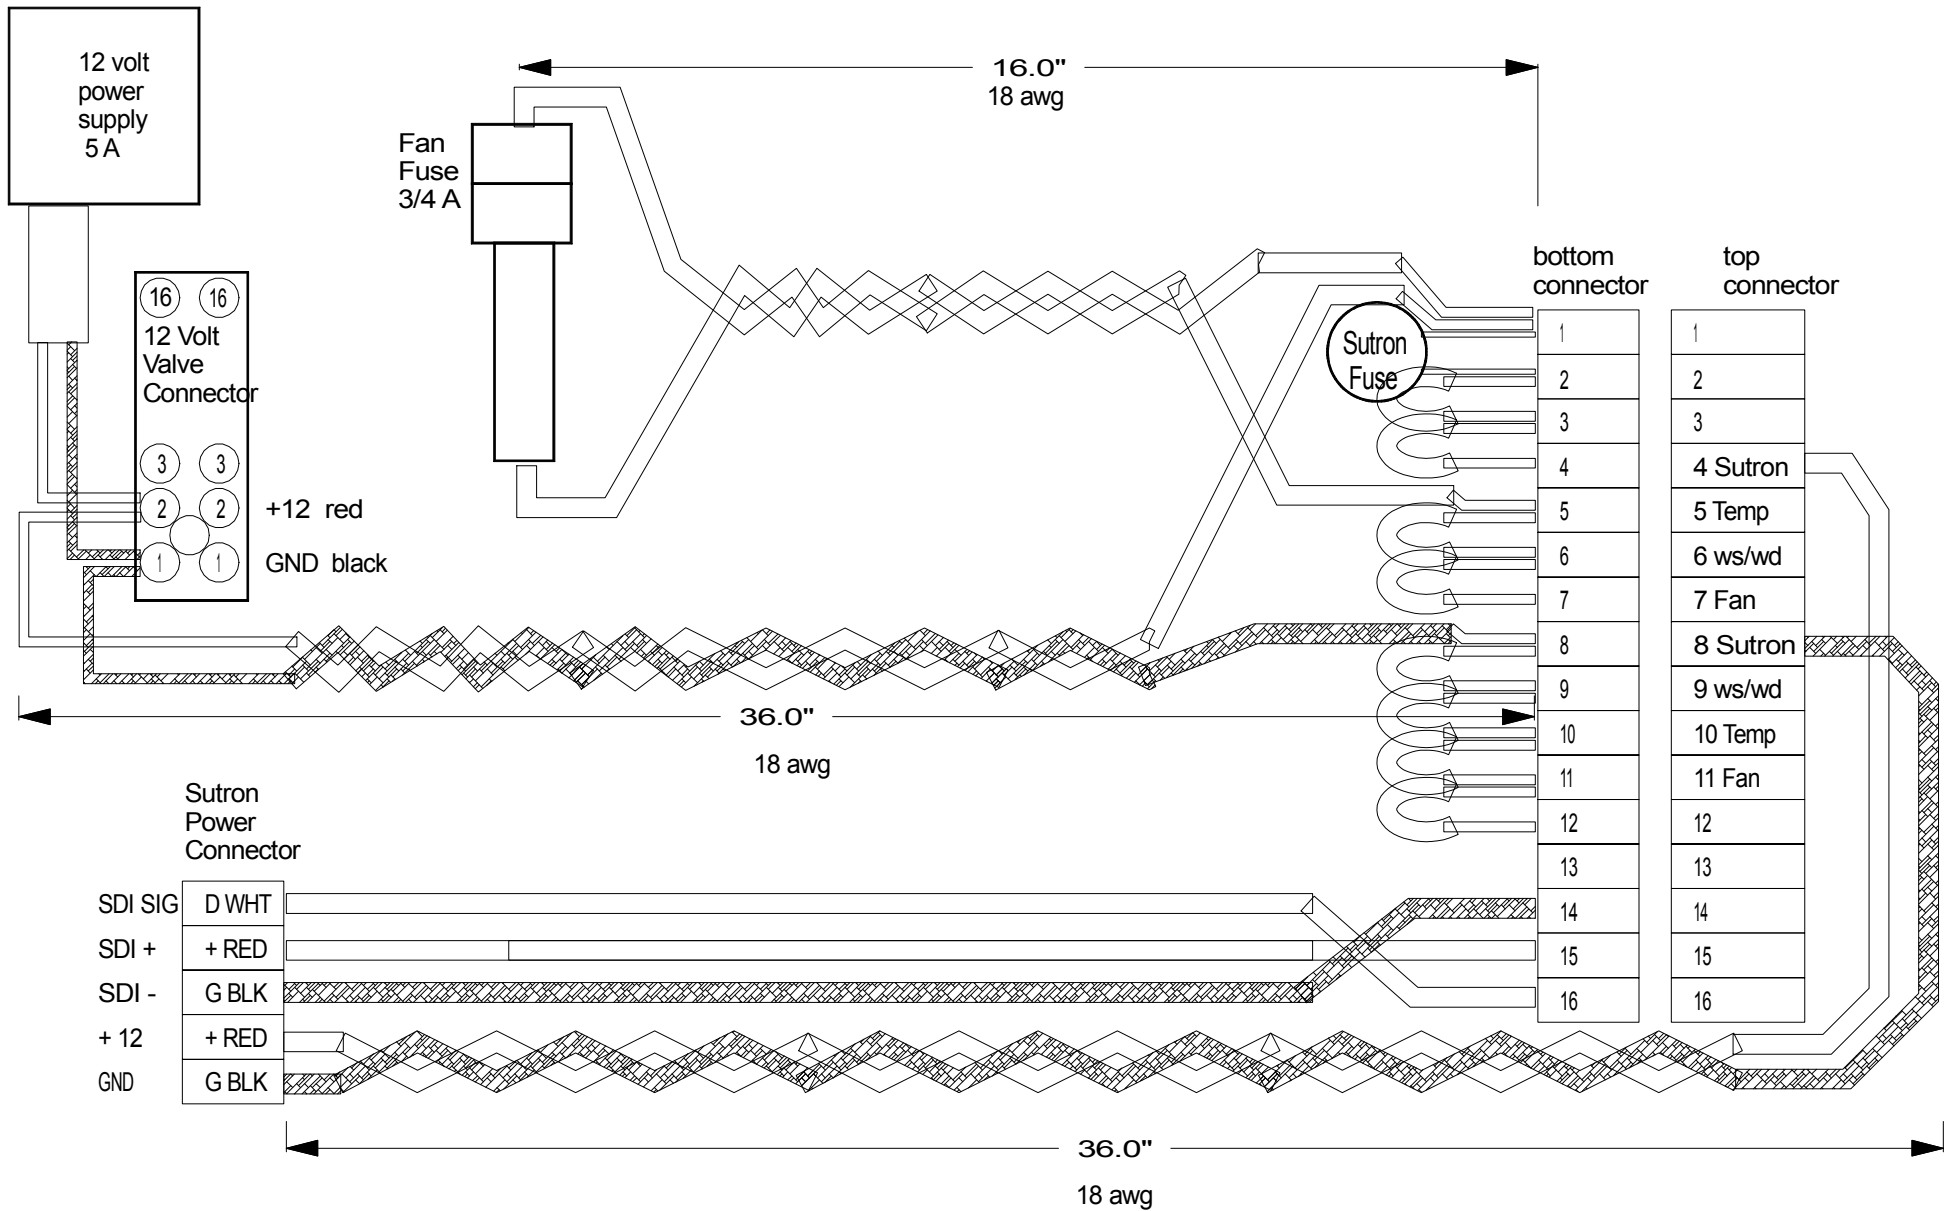

Sutron Panel Power Connector

REVIEWED	DATE
DRAWN: Hernandez	2/13/13
CHECKED:	
File Name:	
Sutron power connector.skd	

T C E Q		
TITLE Sutron Panel Power Connector		
SIZE A	DWG. NUMBER	REV
DATE: 2/13/13	SHEET 1 OF 1	