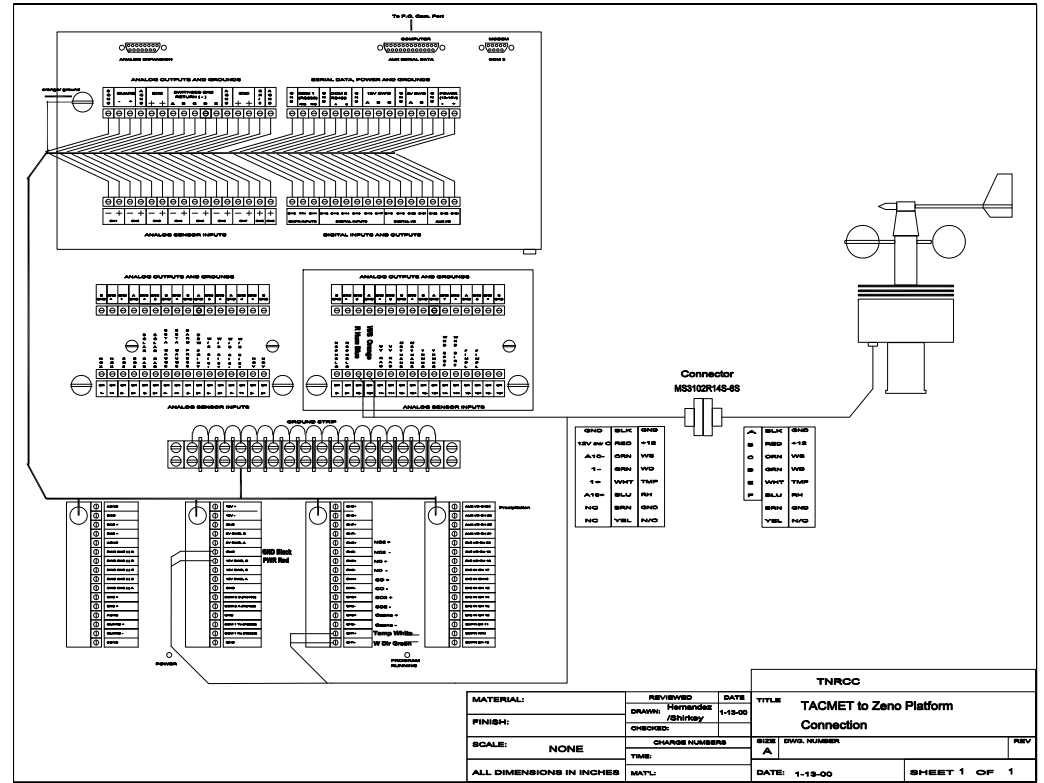

# TACMET to ZENO Platform Connection

MATERIAL:		REVIEWED	DATE	TNRCC	
FINISH:		DRAWN: Hernandez	1-13-00	TITLE: TACMET to Zeno Platform Connection	
SCALE: NONE		CHECKED:		SIZE: A	REV:
ALL DIMENSIONS IN INCHES		CHARGE NUMBERS	TIME:	DATE: 1-13-00	SHEET 1 OF 1
		MATL:			