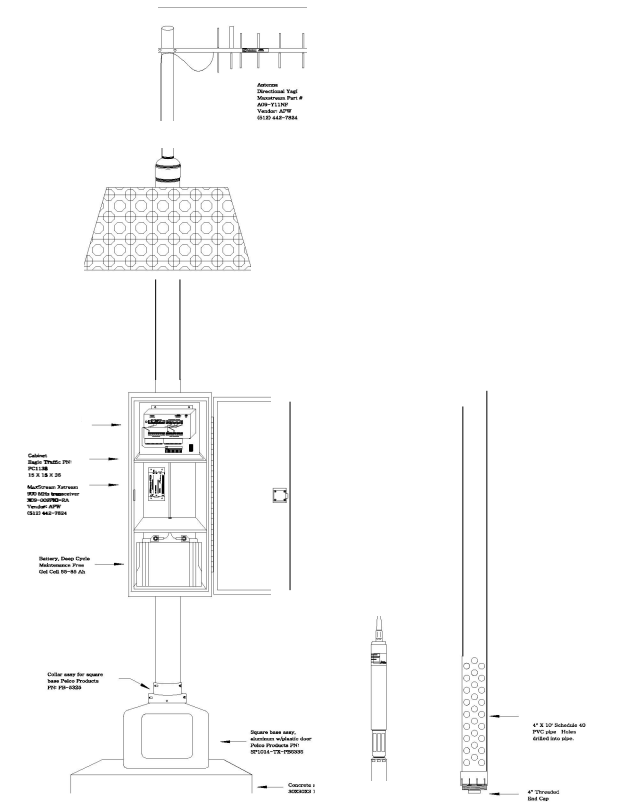

PECO River Site

REVIEWED	DATE	TITLE
SWAN Bluskey	07/21/2004	Peco River Base Station
DESIGNED		
TAG	A	
File Name: Peco-River-Base-Station	DATE:	SHEET 1 OF 2

SWAN Bluskey | 07/21/2004