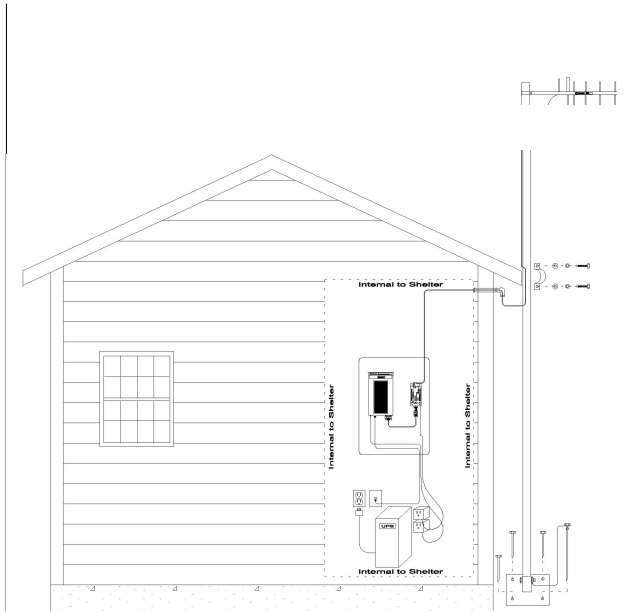

PECO River Site

REVIEWED	DATE	TITLE
SWAN Bluskey	07/21/2004	Peco River Base Station
DESIGNED		
TAG	A	
File Name: Peco-River-Base-Station	DATE:	SHEET 1 OF 2

SWAN Bluskey | 07/21/2004