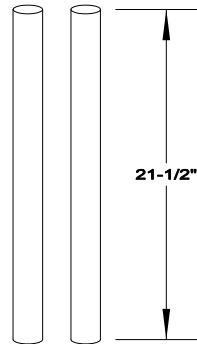

# Water Site Bracket for met gear

2" Angle Alumimim

2" Flat Strap Alumimim

4" Coupler Aluminum Pipe

2" Alumimum Pipe

REVIEWED	DATE	TCEQ	
DRAWN: Shirkey		TITLE	
CHECKED: Robbins		Water Site bracket for met gear, wireless antenna and precipitation gauge	
CHECKED:		DWG. NUMBER	
CHECKED:		SIZE	REV
CHECKED:		A	A
TIME:		SHEET 1 OF 1	
File Name:		DATE: 02-11-04	