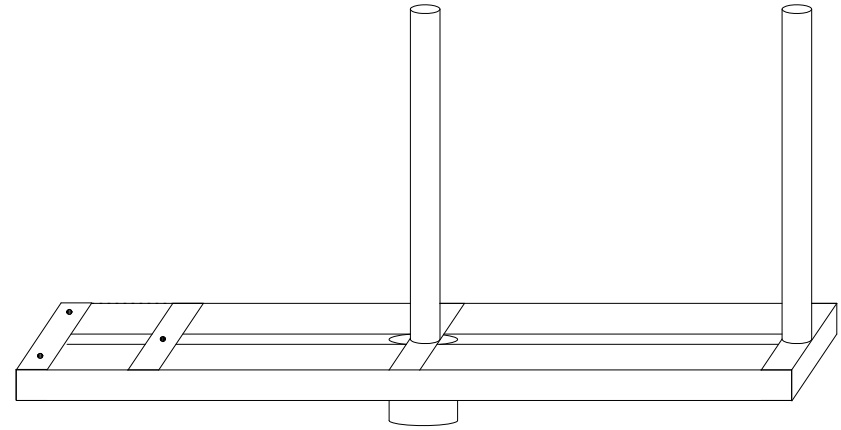

# Water Site Bracket for met gear

2" Angle Alumimim

2" Flat Strap Alumimim

4" Coupler Aluminum Pipe

2" Alumimum Pipe

REVIEWED	DATE	TCEQ	
DRAWN: Shirkey		TITLE	
CHECKED: Robbins		Water Site bracket for met gear, wireless antenna and precipitation gauge	
CHECKED:		DWG. NUMBER	
CHECKED:		SIZE	REV
CHECKED:		A	A
TIME:		SHEET 1 OF 1	
File Name:		DATE: 02-11-04	