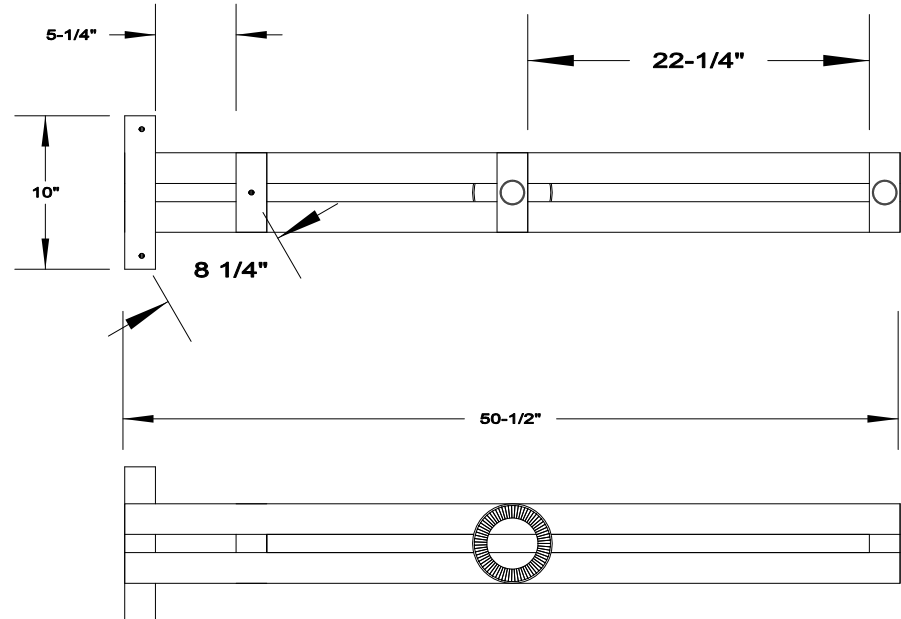

# Water Site Bracket for met gear

2" Angle Alumimim

2" Flat Strap Alumimim

4" Coupler Aluminum Pipe

2" Alumimum Pipe

REVIEWED	DATE	TCEQ	
DRAWN: Shirkey		TITLE	
CHECKED: Robbins		Water Site bracket for met gear, wireless antenna and precipitation gauge	
CHECKED:		DWG. NUMBER	
CHECKED:		SIZE	REV
CHECKED:		A	A
TIME:		SHEET 1 OF 1	
File Name:		DATE: 02-11-04	