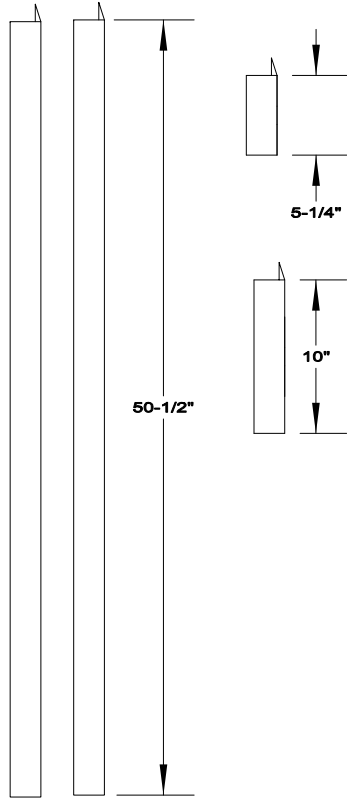

# Water Site Bracket for met gear

2" Angle Alumimim

2" Flat Strap Alumimim

4" Coupler Aluminum Pipe

2" Alumimum Pipe

REVIEWED	DATE	TCEQ	
DRAWN: Shirkey		TITLE	
CHECKED: Robbins		Water Site bracket for met gear, wireless antenna and precipitation gauge	
CHECKED:		DWG. NUMBER	
CHECKED:		SIZE	REV
CHECKED:		A	A
TIME:		SHEET 1 OF 1	
File Name:		DATE: 02-11-04	