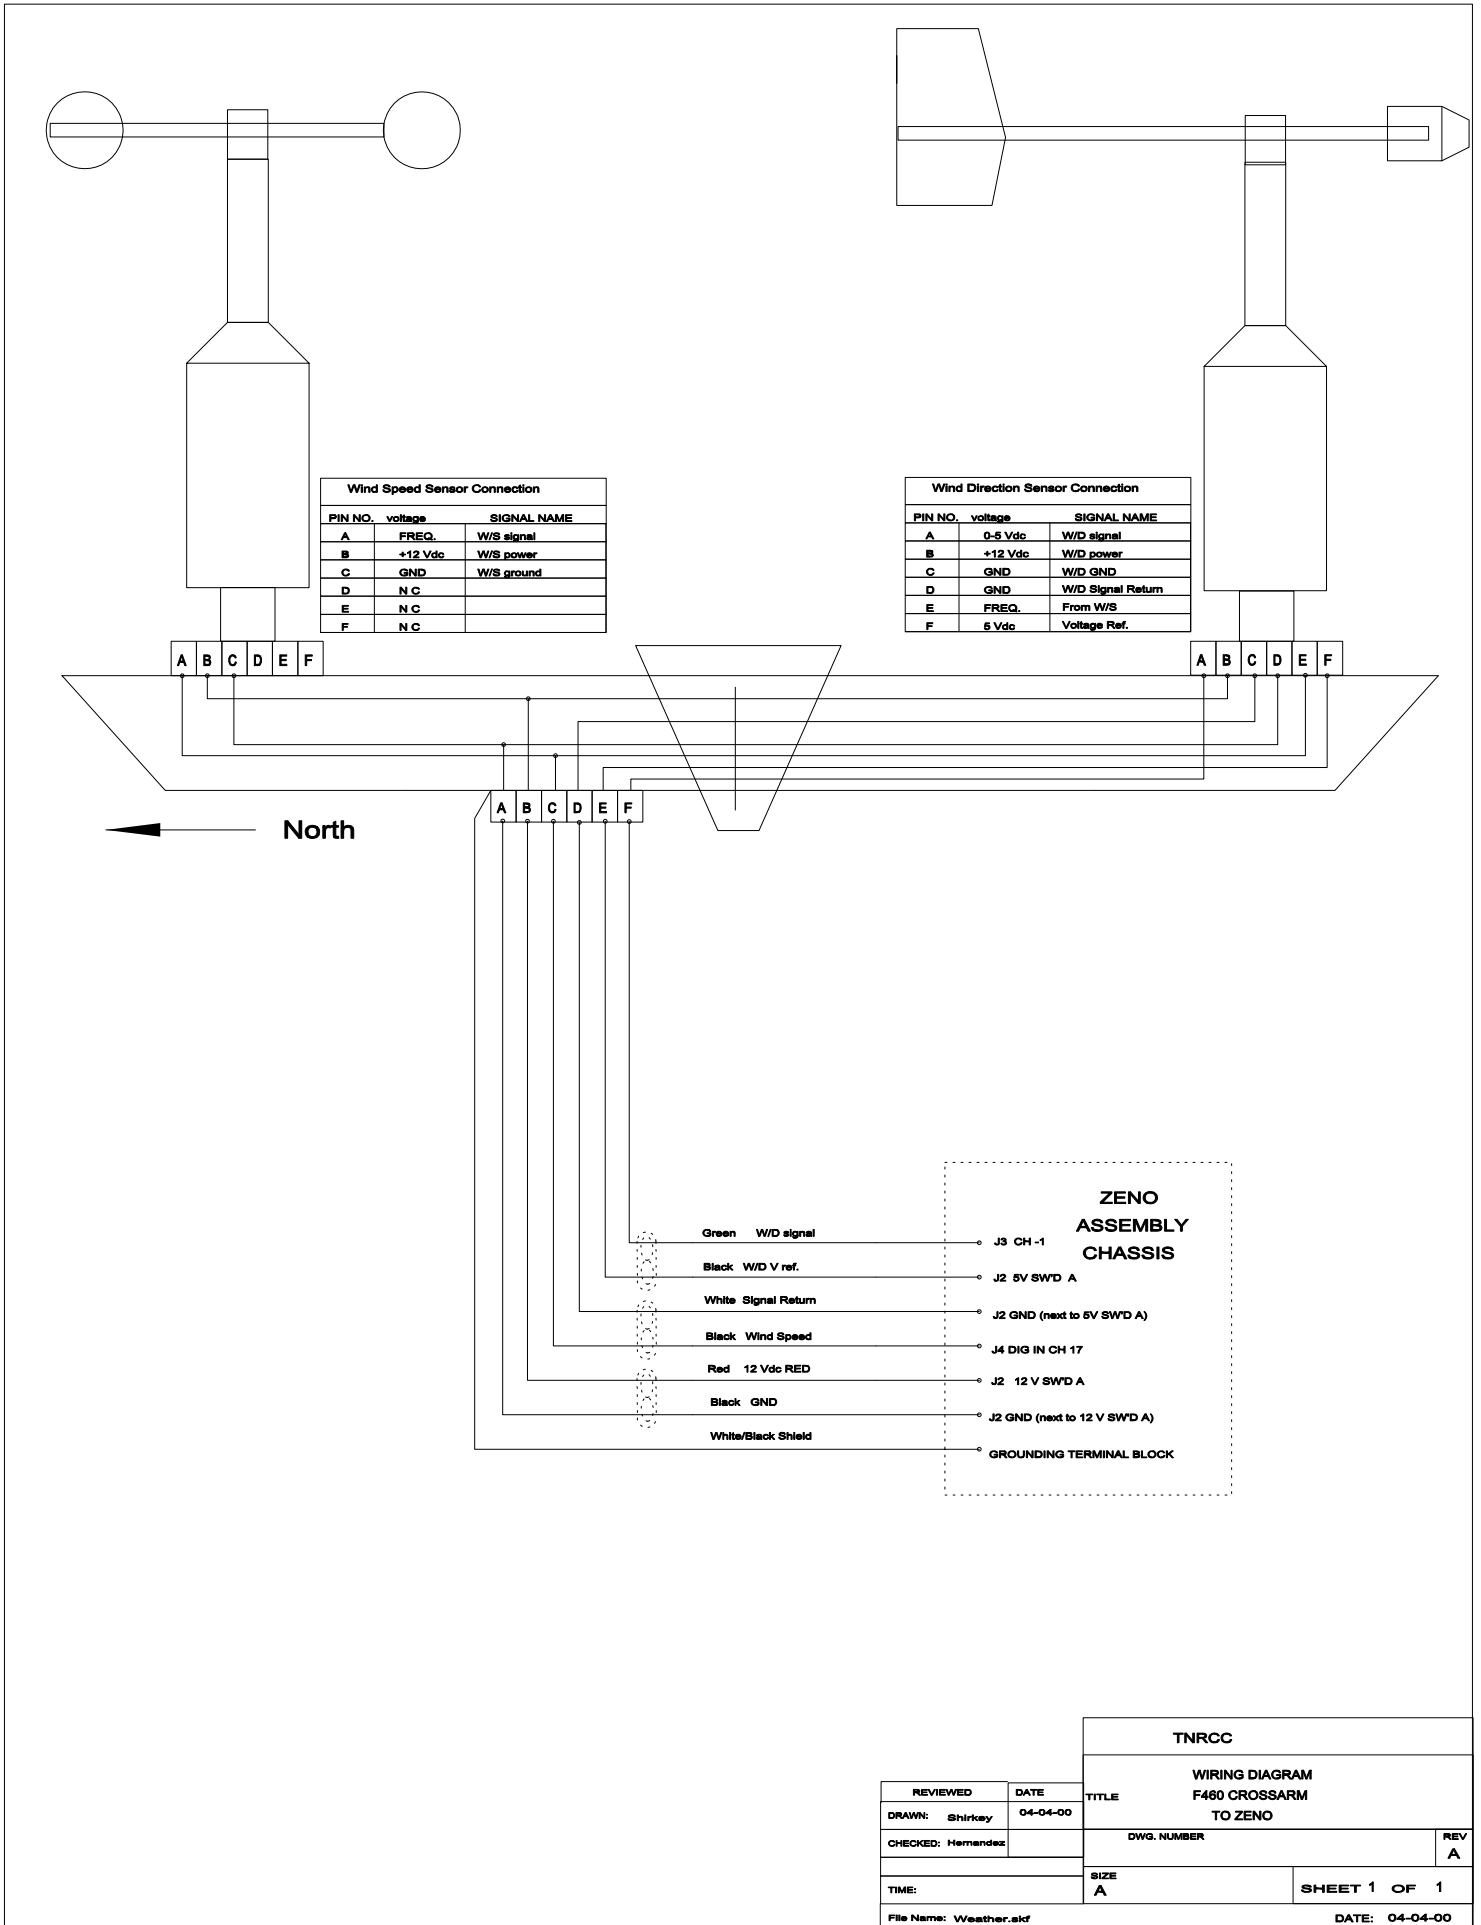

Wiring Diagram Zeno Assembly Chasis

REVIEWED		DATE	TNRCC	
DRAWN:	Shirkey	04-04-00	WIRING DIAGRAM F460 CROSSARM TO ZENO	
CHECKED:	Hernandez		DWG. NUMBER	REV A
TIME:			SIZE A	SHEET 1 OF 1
File Name: Weather.sld			DATE: 04-04-00	