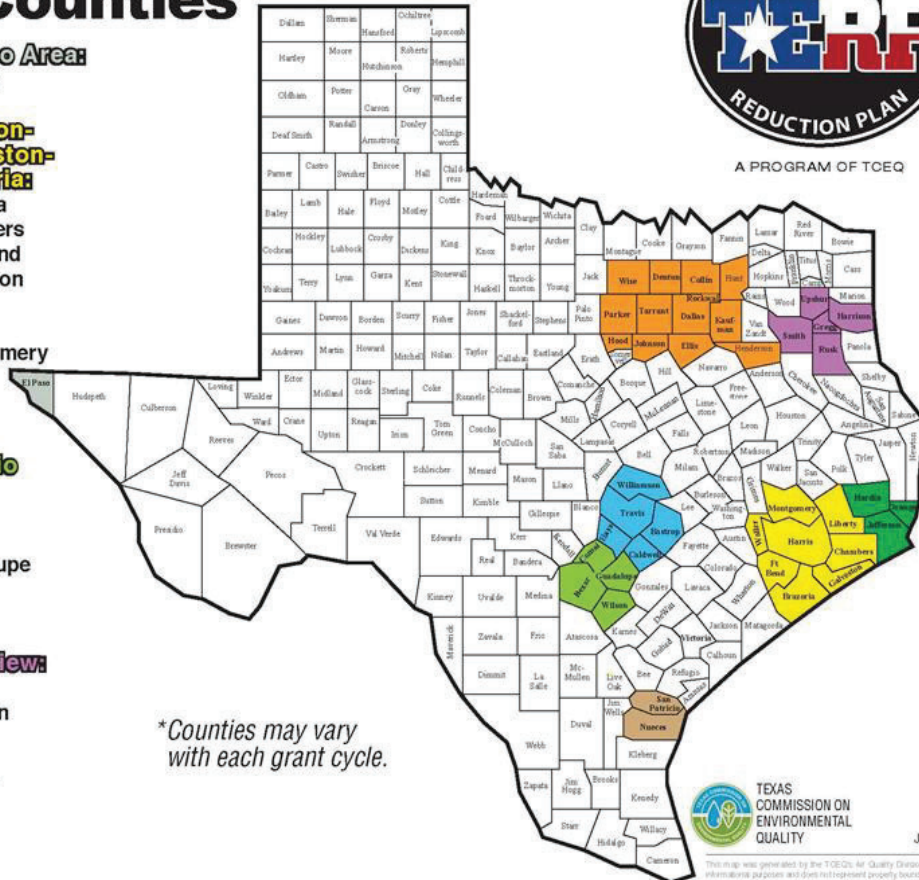

Tyler-Longview:

- Gregg
- Harrison
- Rusk
- Smith
- Upshur