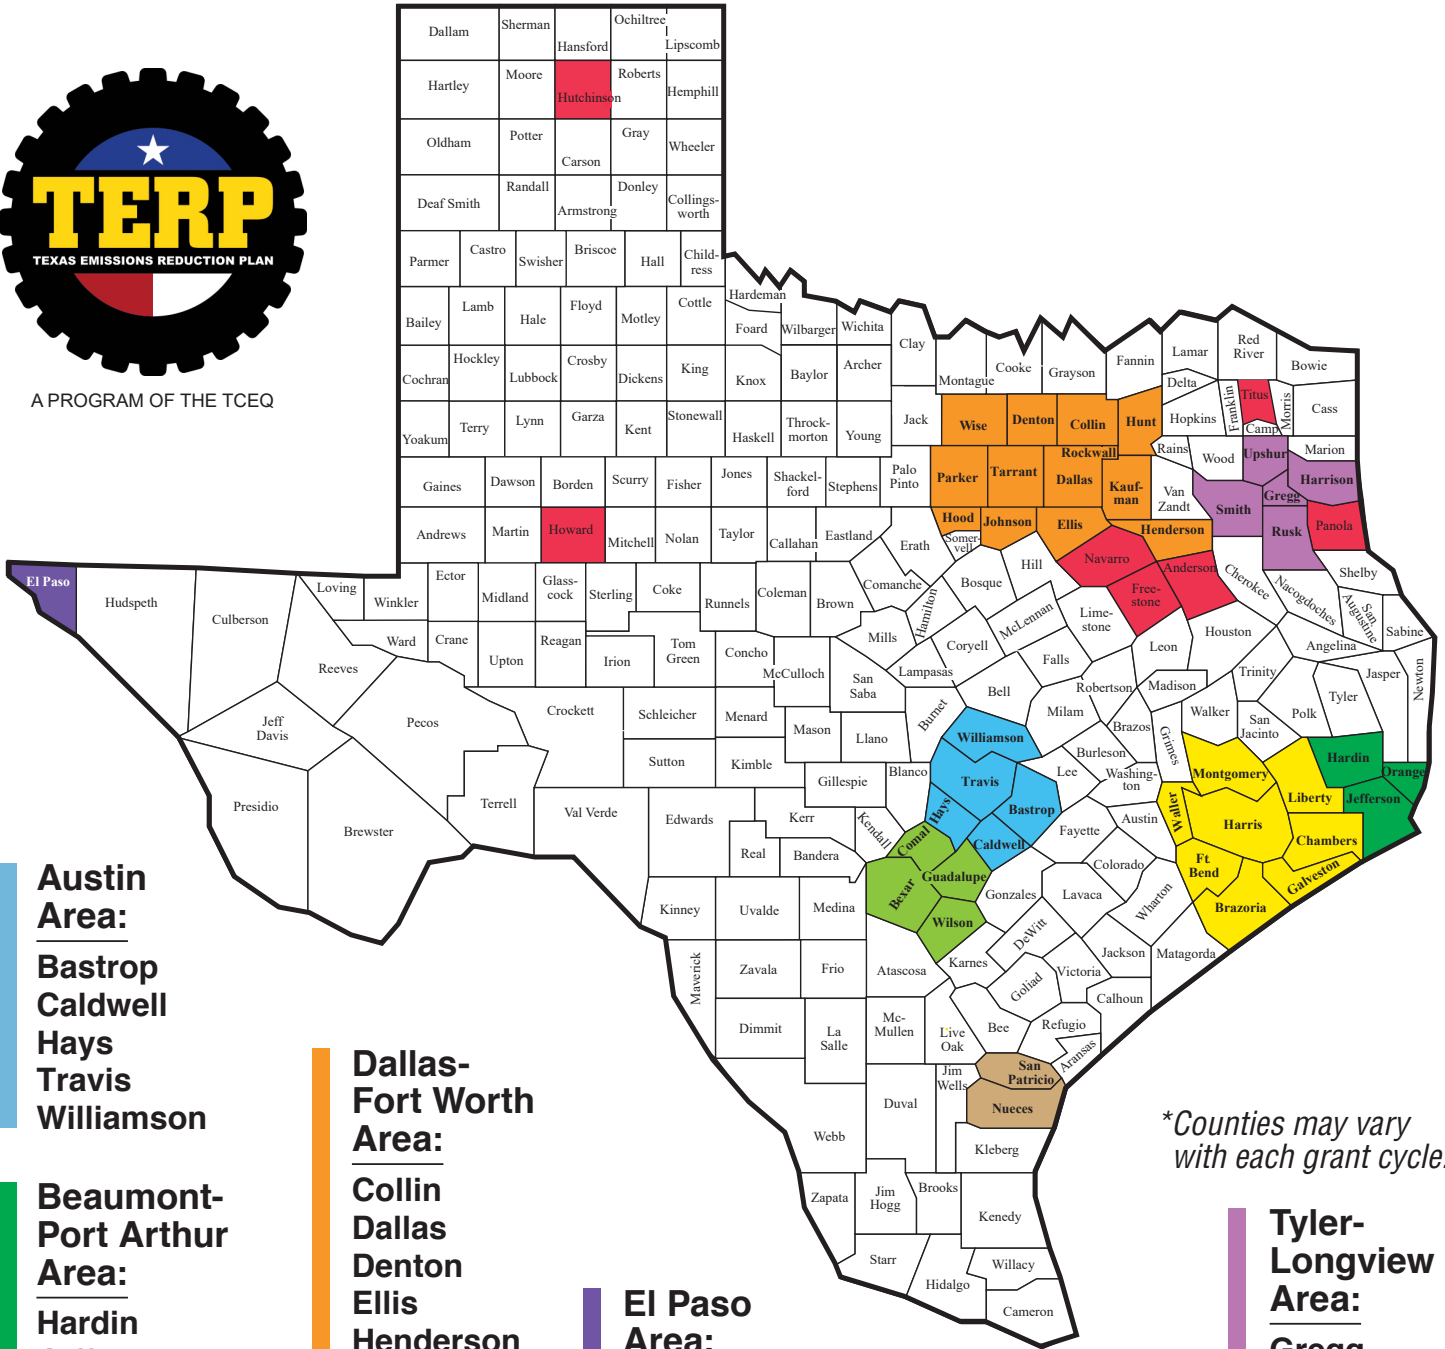

A PROGRAM OF THE TCEQ

**Counties may vary with each grant cycle.*

Austin Area:

- Bastrop
- Caldwell
- Hays
- Travis
- Williamson

Beaumont-Port Arthur Area:

- Hardin
- Jefferson
- Orange

Corpus Christi Area:

- Nueces
- San Patricio

Dallas-Fort Worth Area:

- Collin
- Dallas
- Denton
- Ellis
- Henderson
- Hood
- Hunt
- Johnson
- Kaufman
- Parker
- Rockwall
- Tarrant
- Wise

El Paso Area:

Houston-Galveston-Brazoria Area:

- Brazoria
- Chambers
- Fort Bend
- Galveston
- Harris
- Liberty
- Montgomery
- Waller

San Antonio Area:

- Bexar
- Comal
- Guadalupe
- Wilson

Tyler-Longview Area:

- Gregg
- Harrison
- Rusk
- Smith
- Upshur