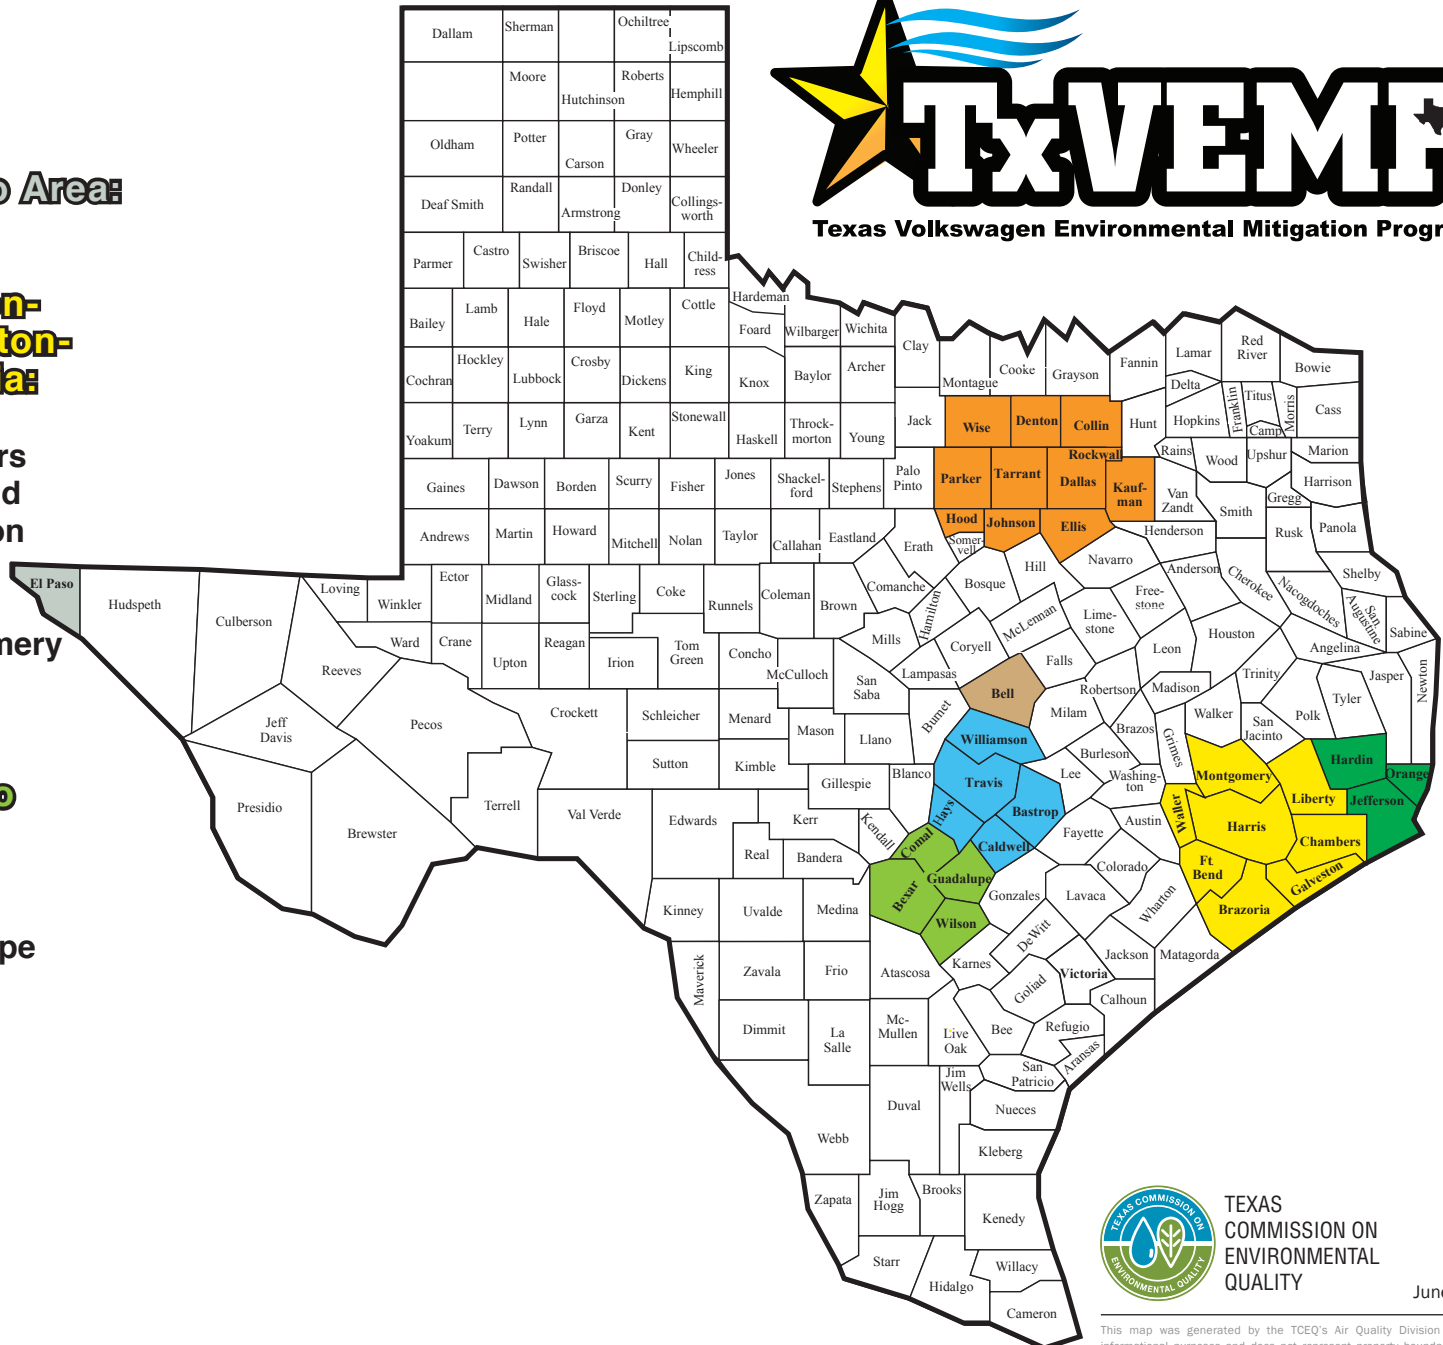

San Antonio Area:

- Bexar
- Comal
- Guadalupe
- Wilson

TEXAS COMMISSION ON ENVIRONMENTAL QUALITY

June 2024