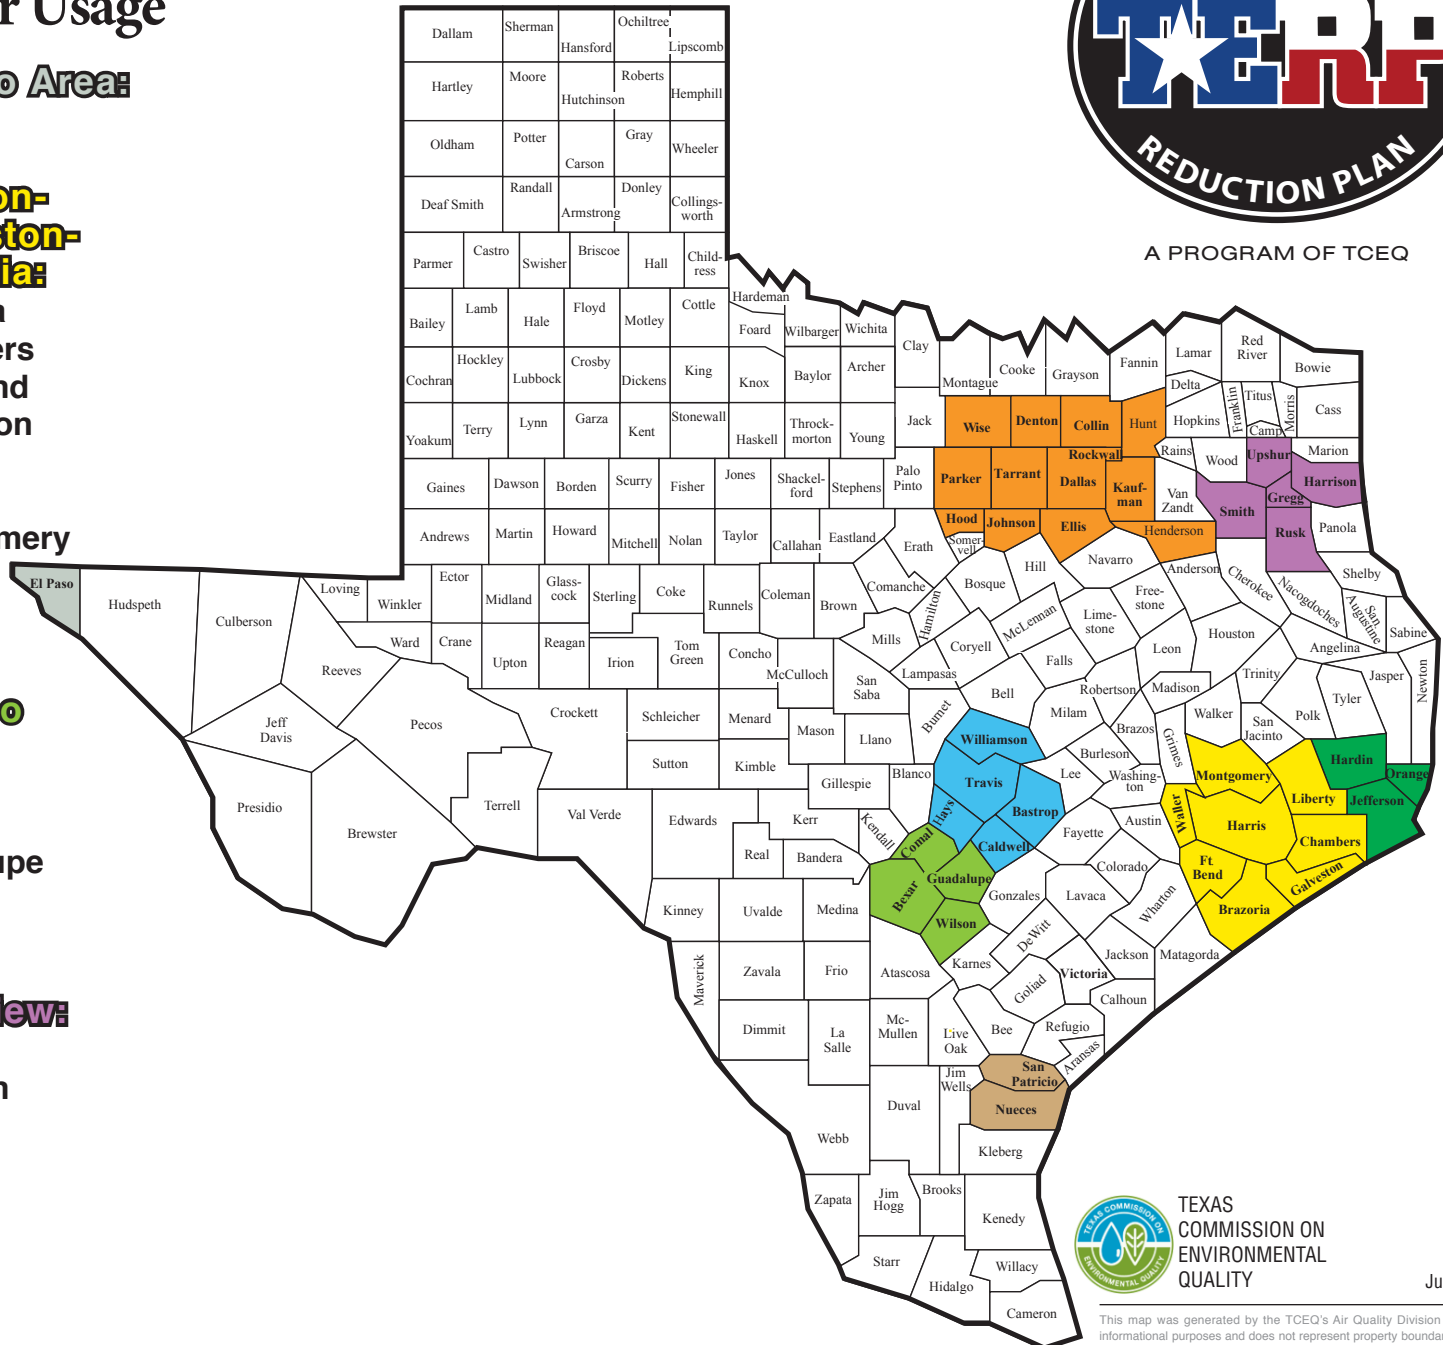

Tyler-Longview:

- Gregg
- Harrison
- Rusk
- Smith
- Upshur

TEXAS COMMISSION ON ENVIRONMENTAL QUALITY

July 2019