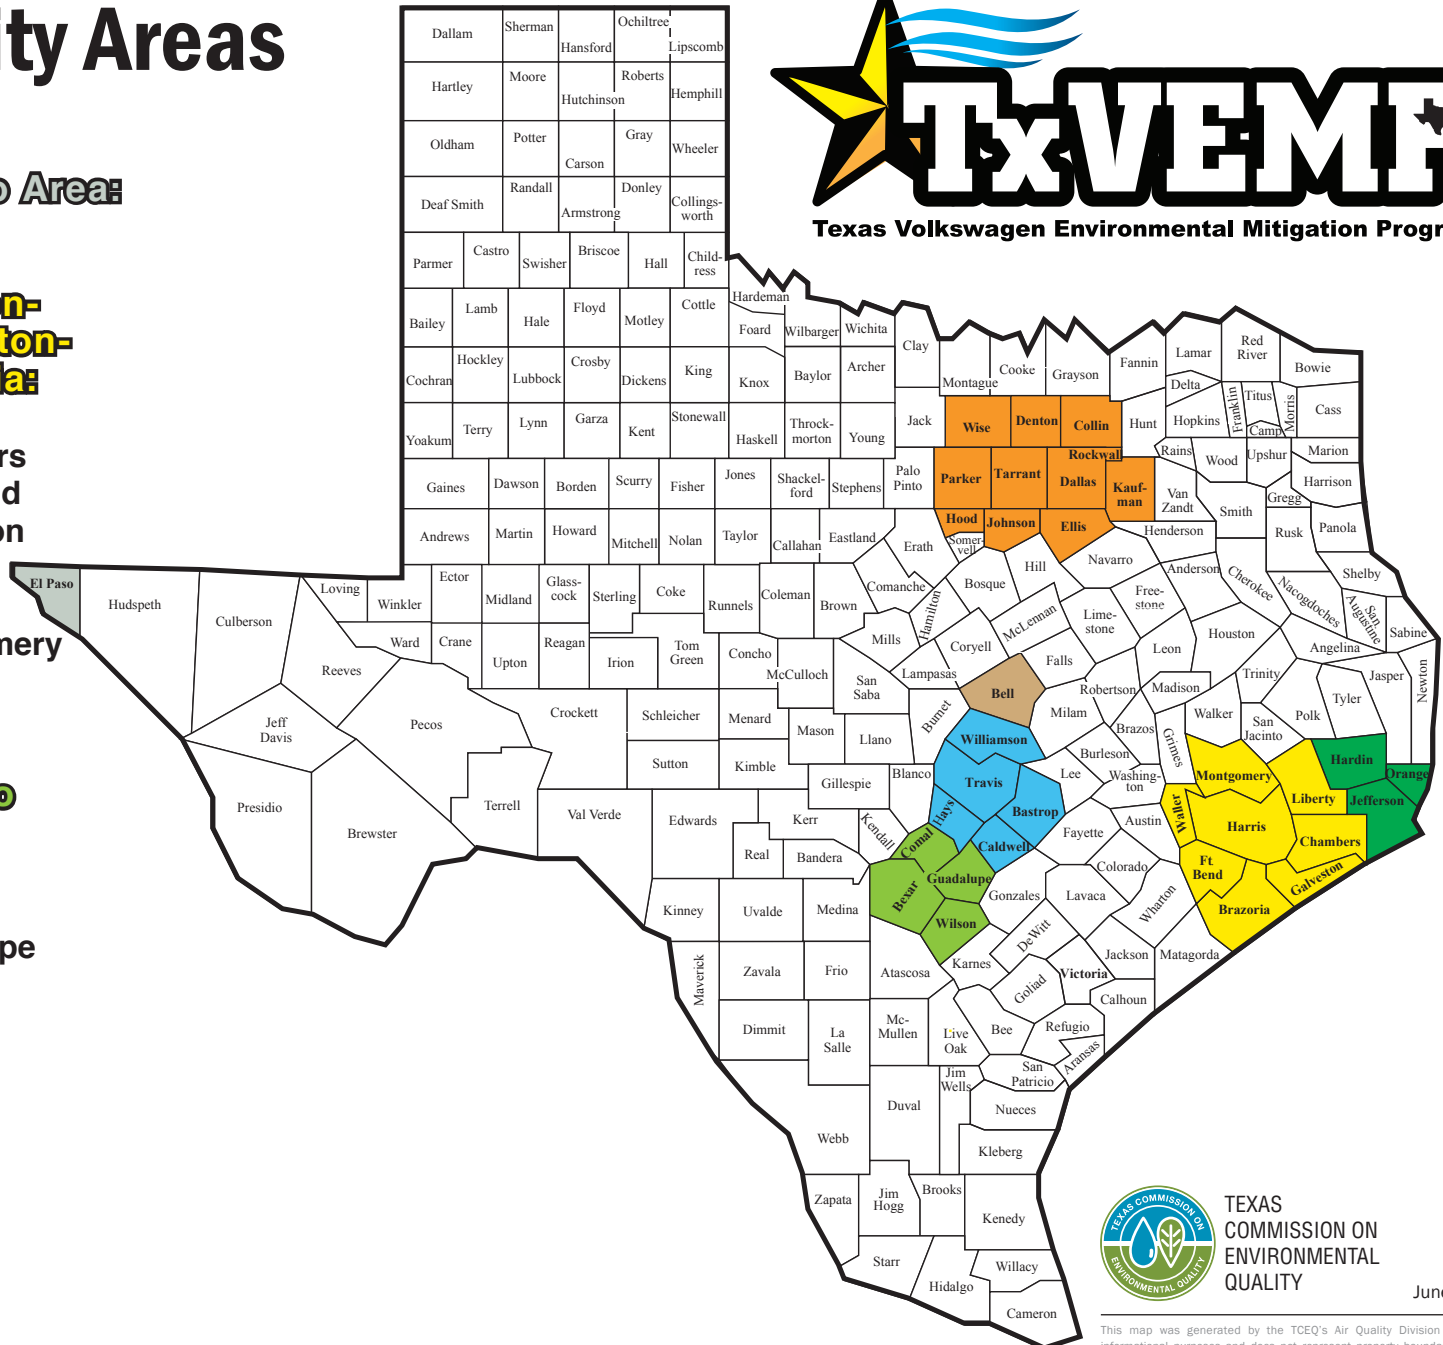

San Antonio Area:

- Bexar
- Comal
- Guadalupe
- Wilson

TEXAS COMMISSION ON ENVIRONMENTAL QUALITY

June 2024