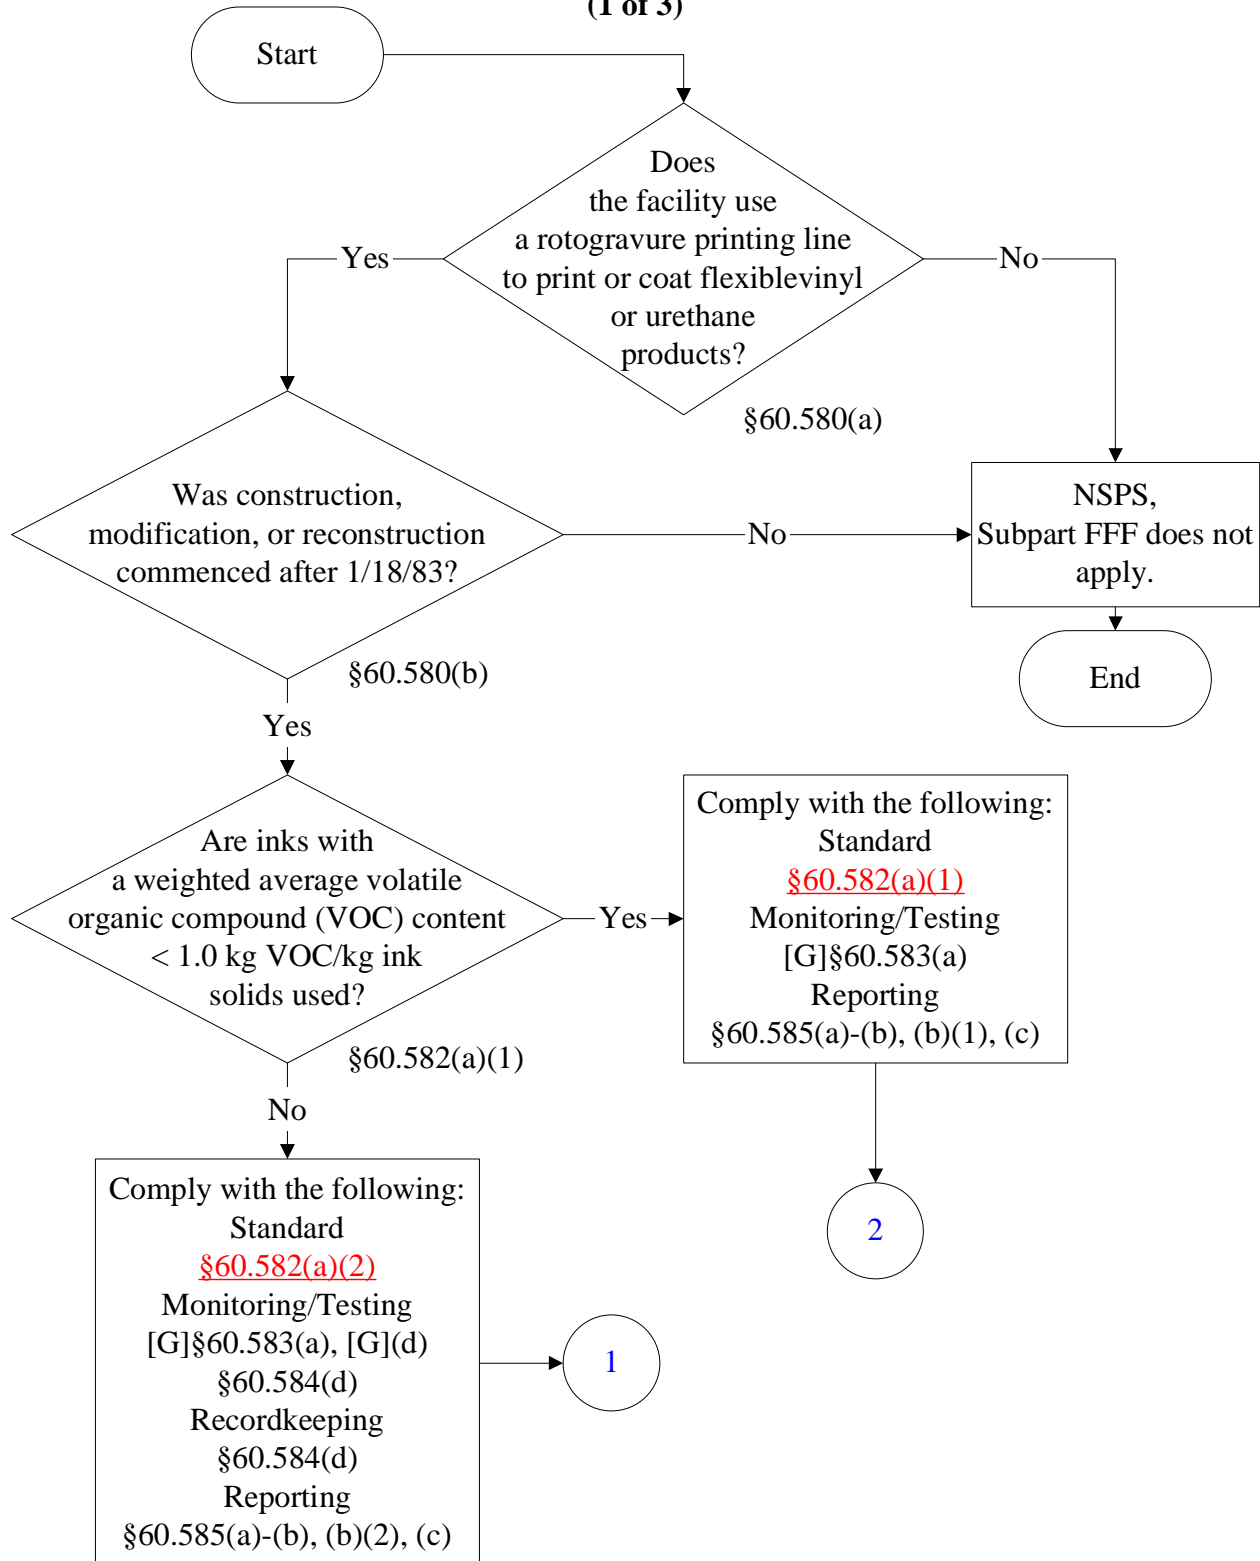

Below is a flowchart describing 40 CFR Part 60, Subpart FFF.

For the text of the statute/rule, please go to

40 CFR Part 60, Subpart FFF

(1 of 3)

July 27, 1998

These flowcharts are for use by sources subject to the Federal Operating Permit Program and are subject to change.

40 CFR Part 60, Subpart FFF

(2 of 3)

July 27, 1998

These flowcharts are for use by sources subject to the Federal Operating Permit Program and are subject to change.

40 CFR Part 60, Subpart FFF

(3 of 3)

July 27, 1998

These flowcharts are for use by sources subject to the Federal Operating Permit Program and are subject to change.