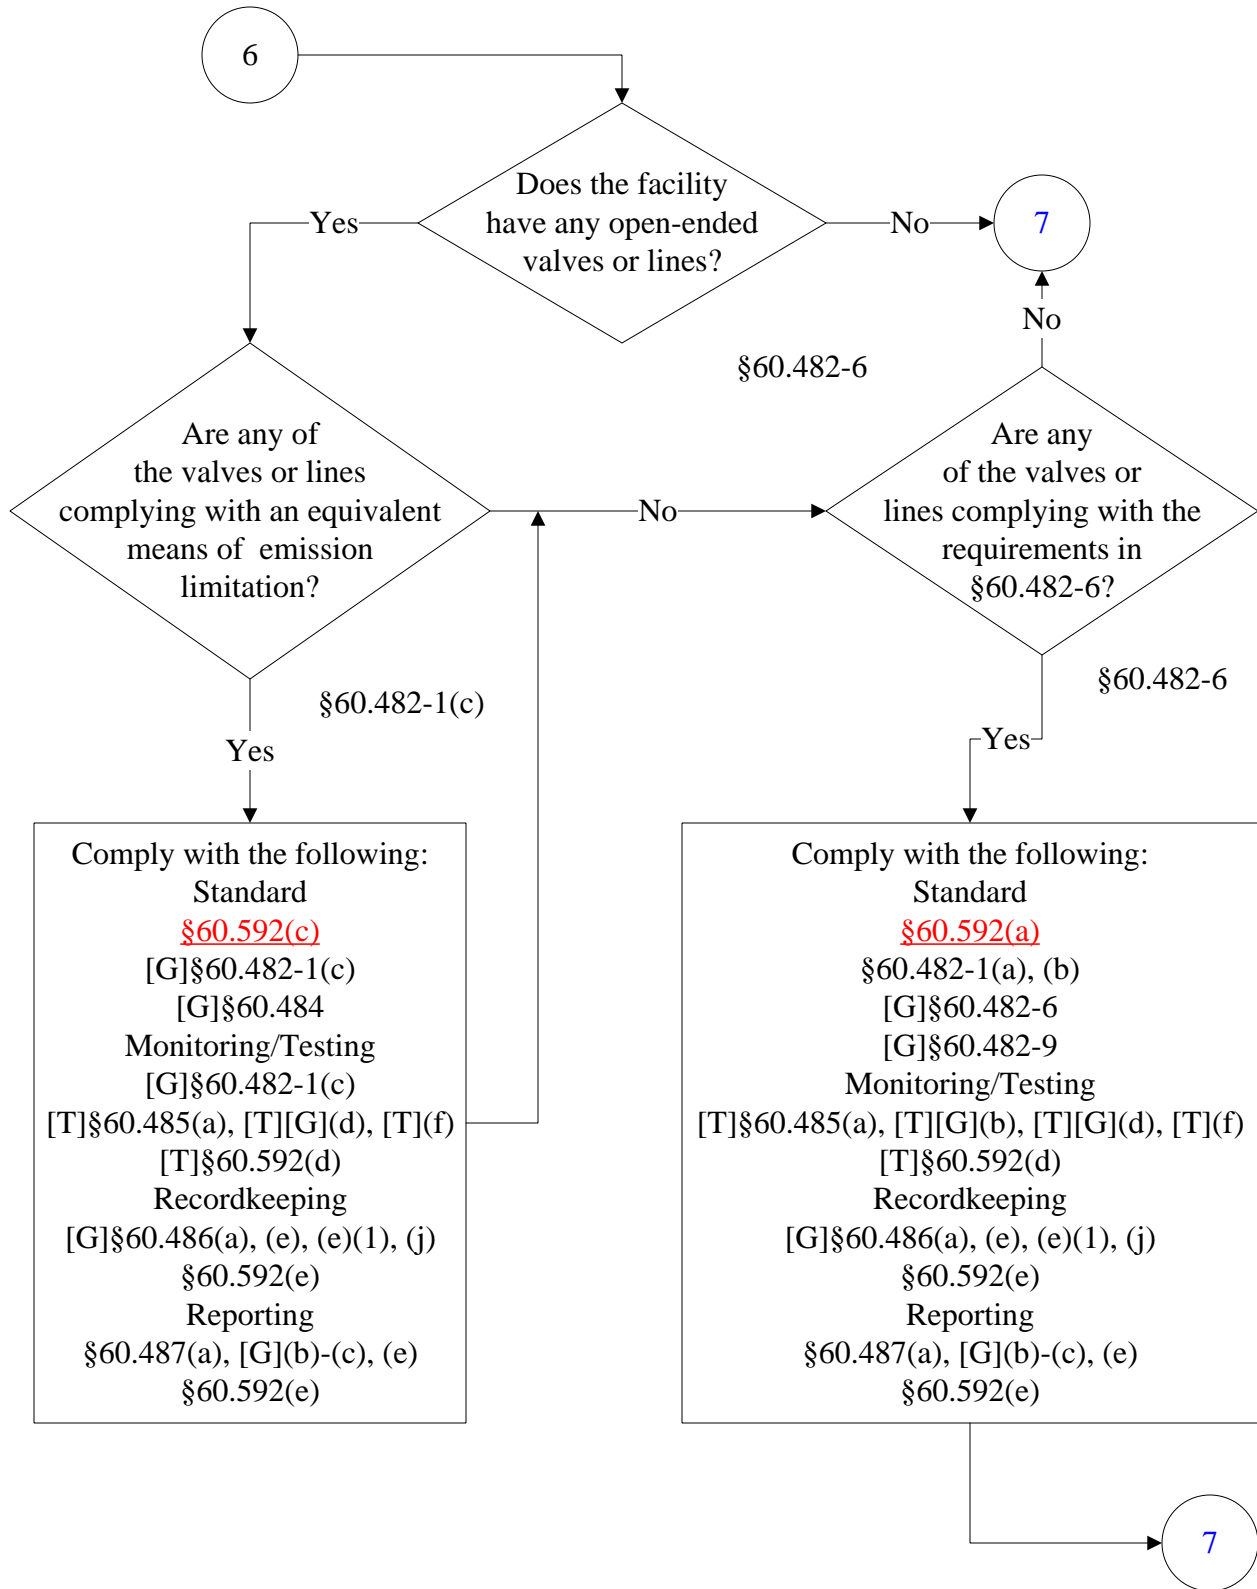

# 40 CFR Part 60, Subpart GGG

(6 of 14)

August 31, 2001

These flowcharts are for use by sources subject to the Federal Operating Permit Program only and are subject to change.

# 40 CFR Part 60, Subpart GGG

(7 of 14)

August 31, 2001

These flowcharts are for use by sources subject to the Federal Operating Permit Program only and are subject to change.