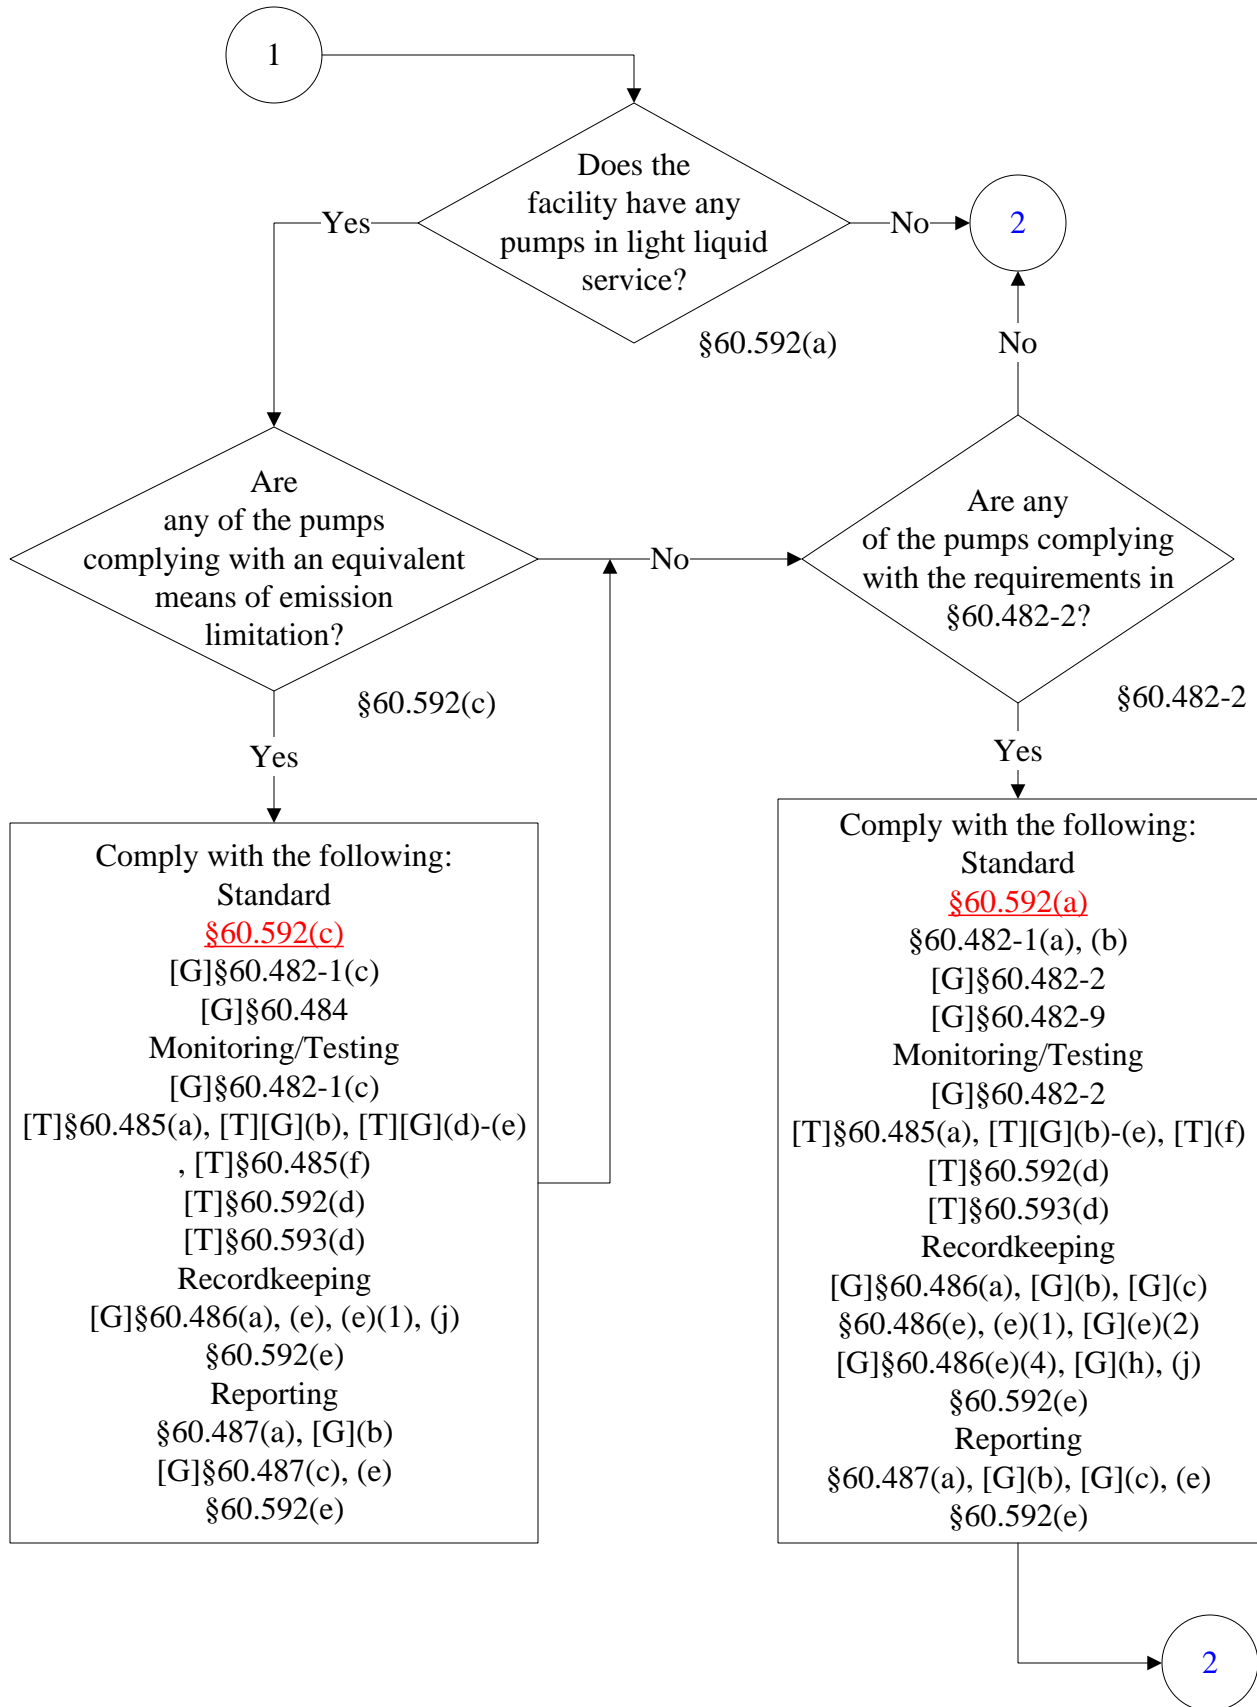

Below is a flowchart describing 40 CFR Part 60, Subpart GGG.

For the text of the statute/rule, please go to

[40 CFR Part 60, Subpart GGG](#)

(1 of 14)

# 40 CFR Part 60, Subpart GGG

(2 of 14)

August 31, 2001

These flowcharts are for use by sources subject to the Federal Operating Permit Program only and are subject to change.