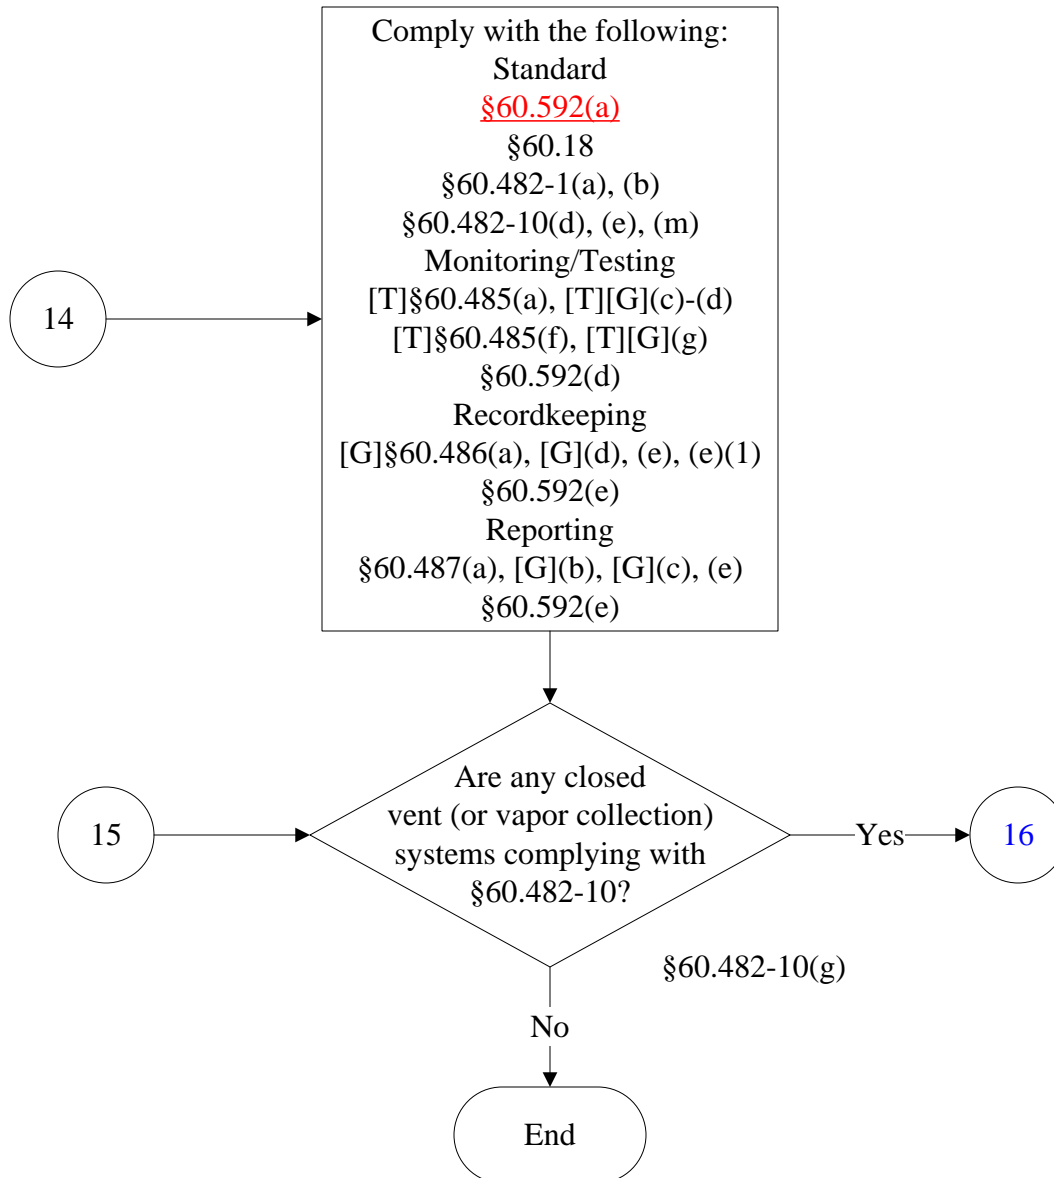

40 CFR Part 60, Subpart GGG

(13 of 14)