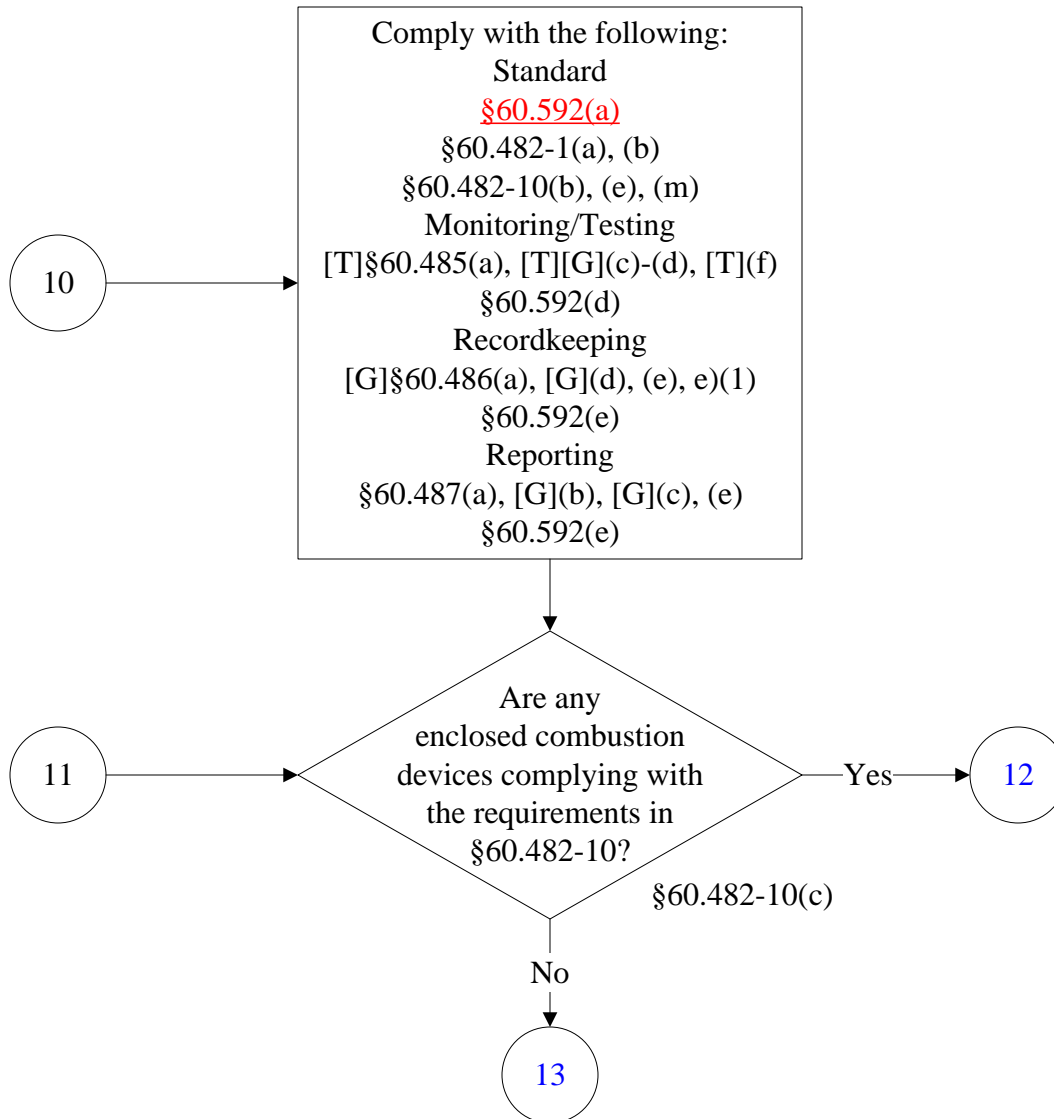

# 40 CFR Part 60, Subpart GGG

(9 of 14)

August 31, 2001

These flowcharts are for use by sources subject to the Federal Operating Permit Program only and are subject to change.

# 40 CFR Part 60, Subpart GGG

(10 of 14)

August 31, 2001

These flowcharts are for use by sources subject to the Federal Operating Permit Program only and are subject to change.

**40 CFR Part 60, Subpart GGG**  
**(11 of 14)**