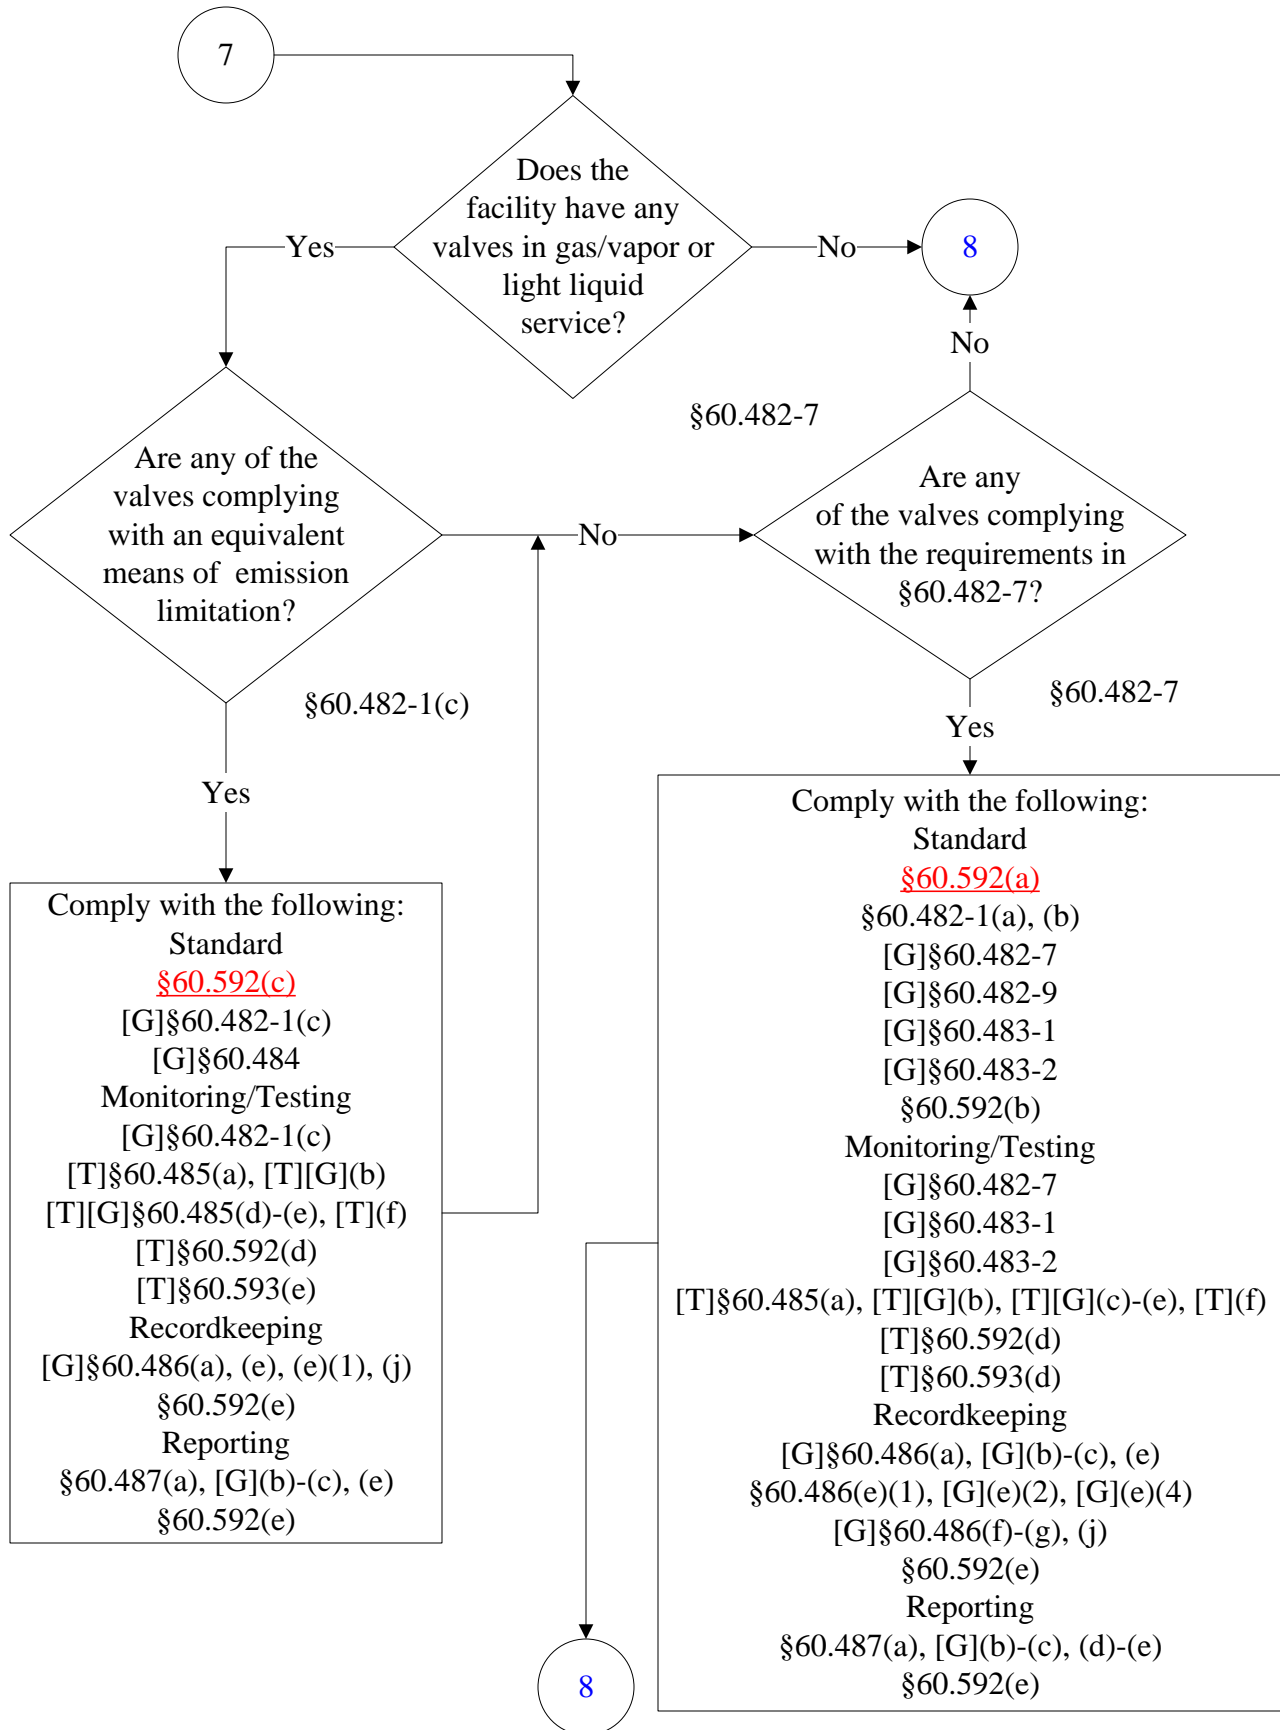

40 CFR Part 60, Subpart GGG

(8 of 14)

August 31, 2001

These flowcharts are for use by sources subject to the Federal Operating Permit Program only and are subject to change.