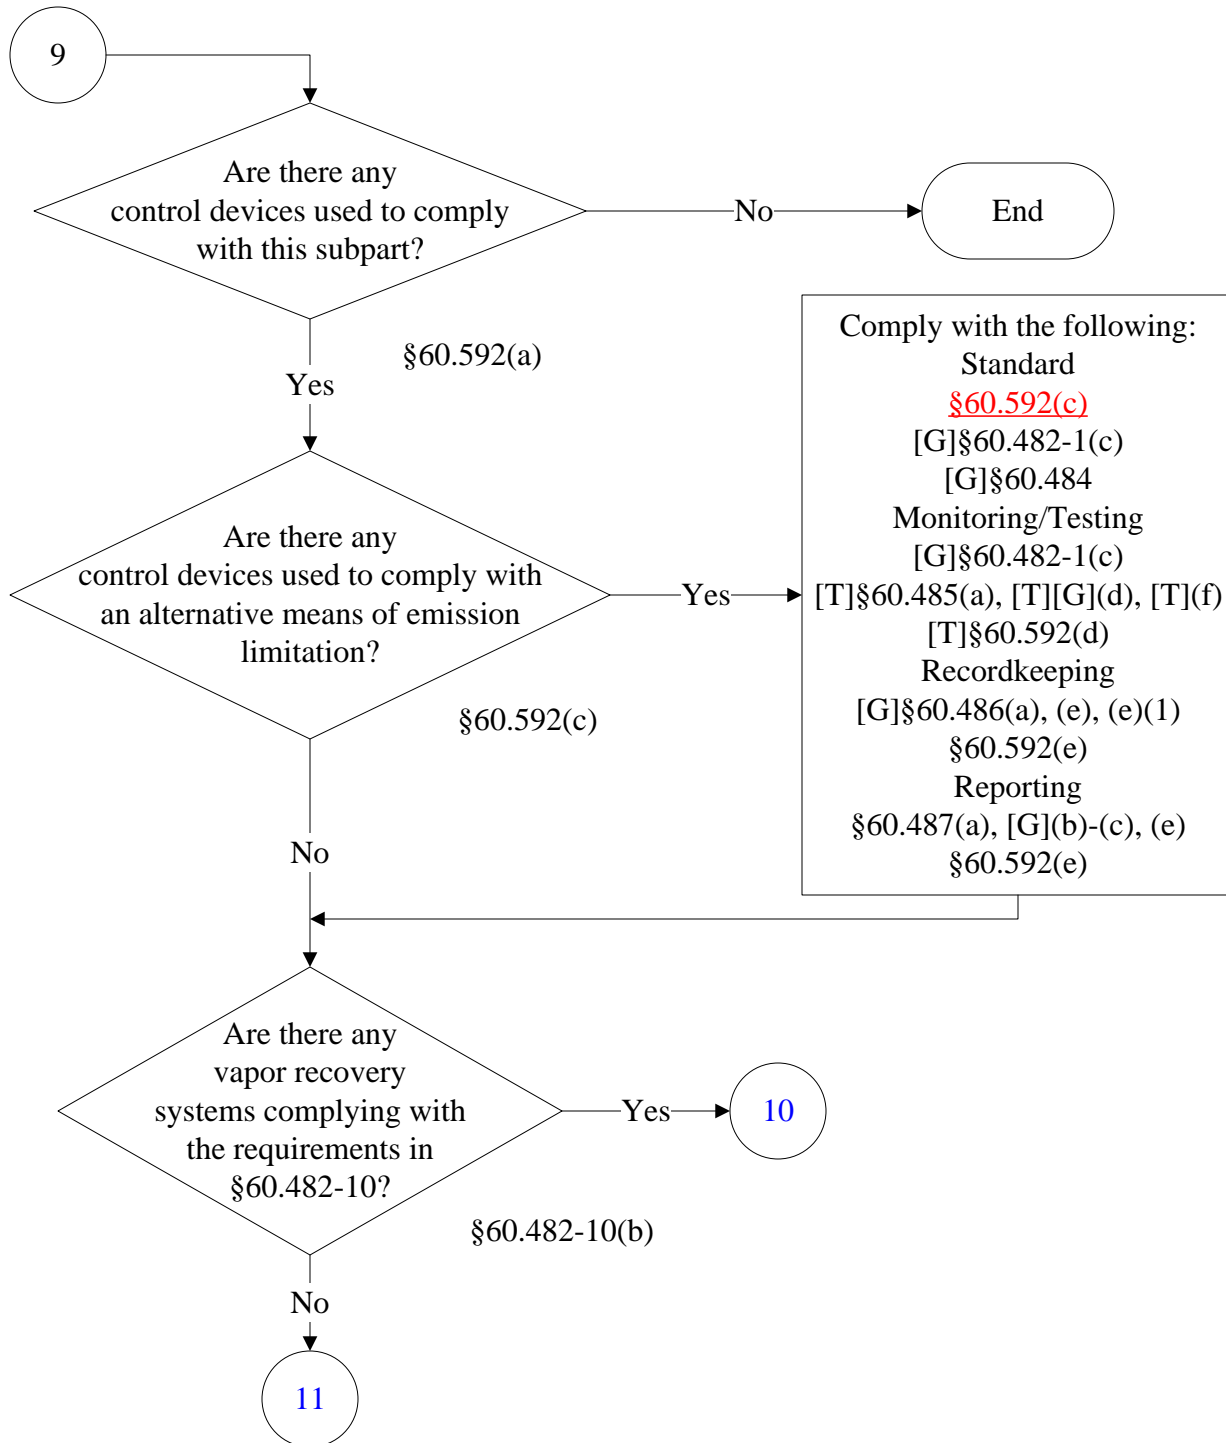

# 40 CFR Part 60, Subpart GGG

(8 of 14)

August 31, 2001

These flowcharts are for use by sources subject to the Federal Operating Permit Program only and are subject to change.

# 40 CFR Part 60, Subpart GGG

(9 of 14)

August 31, 2001

These flowcharts are for use by sources subject to the Federal Operating Permit Program only and are subject to change.

# 40 CFR Part 60, Subpart GGG

(10 of 14)

August 31, 2001

These flowcharts are for use by sources subject to the Federal Operating Permit Program only and are subject to change.

**40 CFR Part 60, Subpart GGG**  
**(11 of 14)**