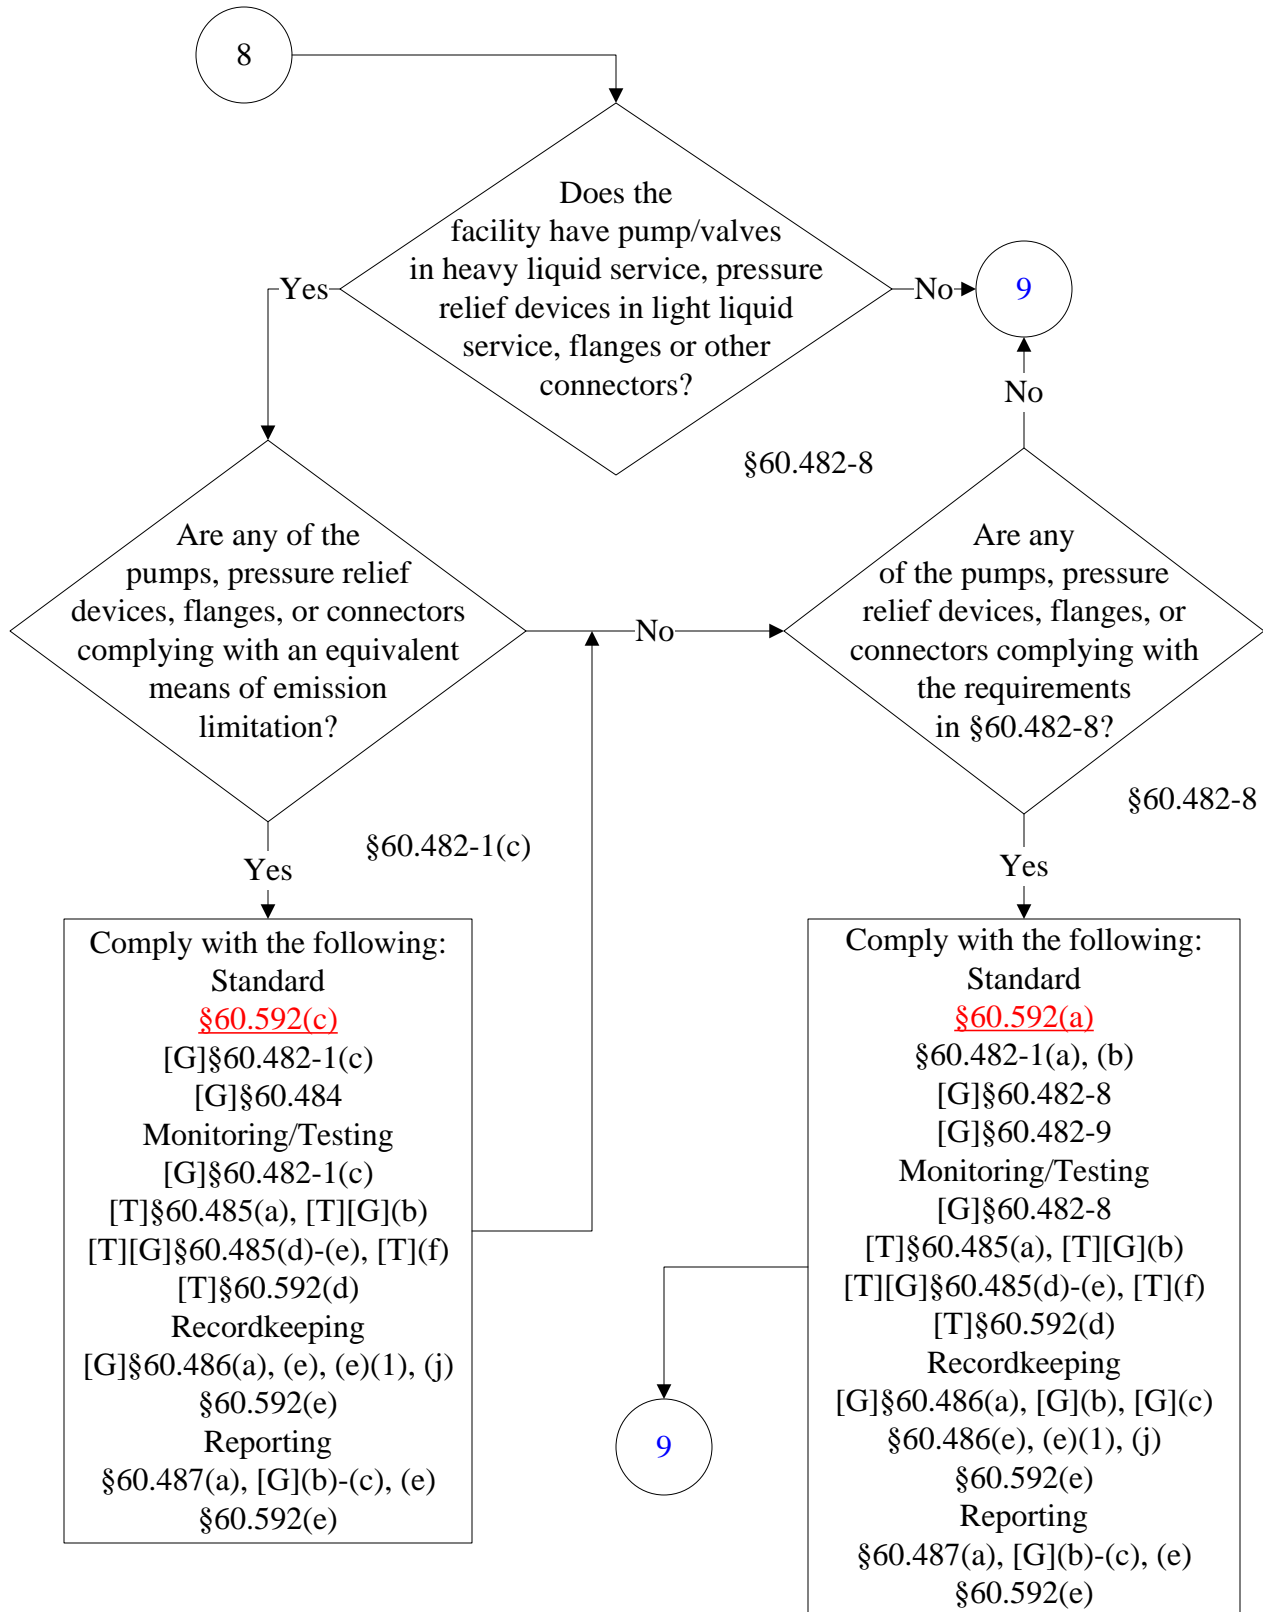

40 CFR Part 60, Subpart GGG

(9 of 14)

August 31, 2001

These flowcharts are for use by sources subject to the Federal Operating Permit Program only and are subject to change.