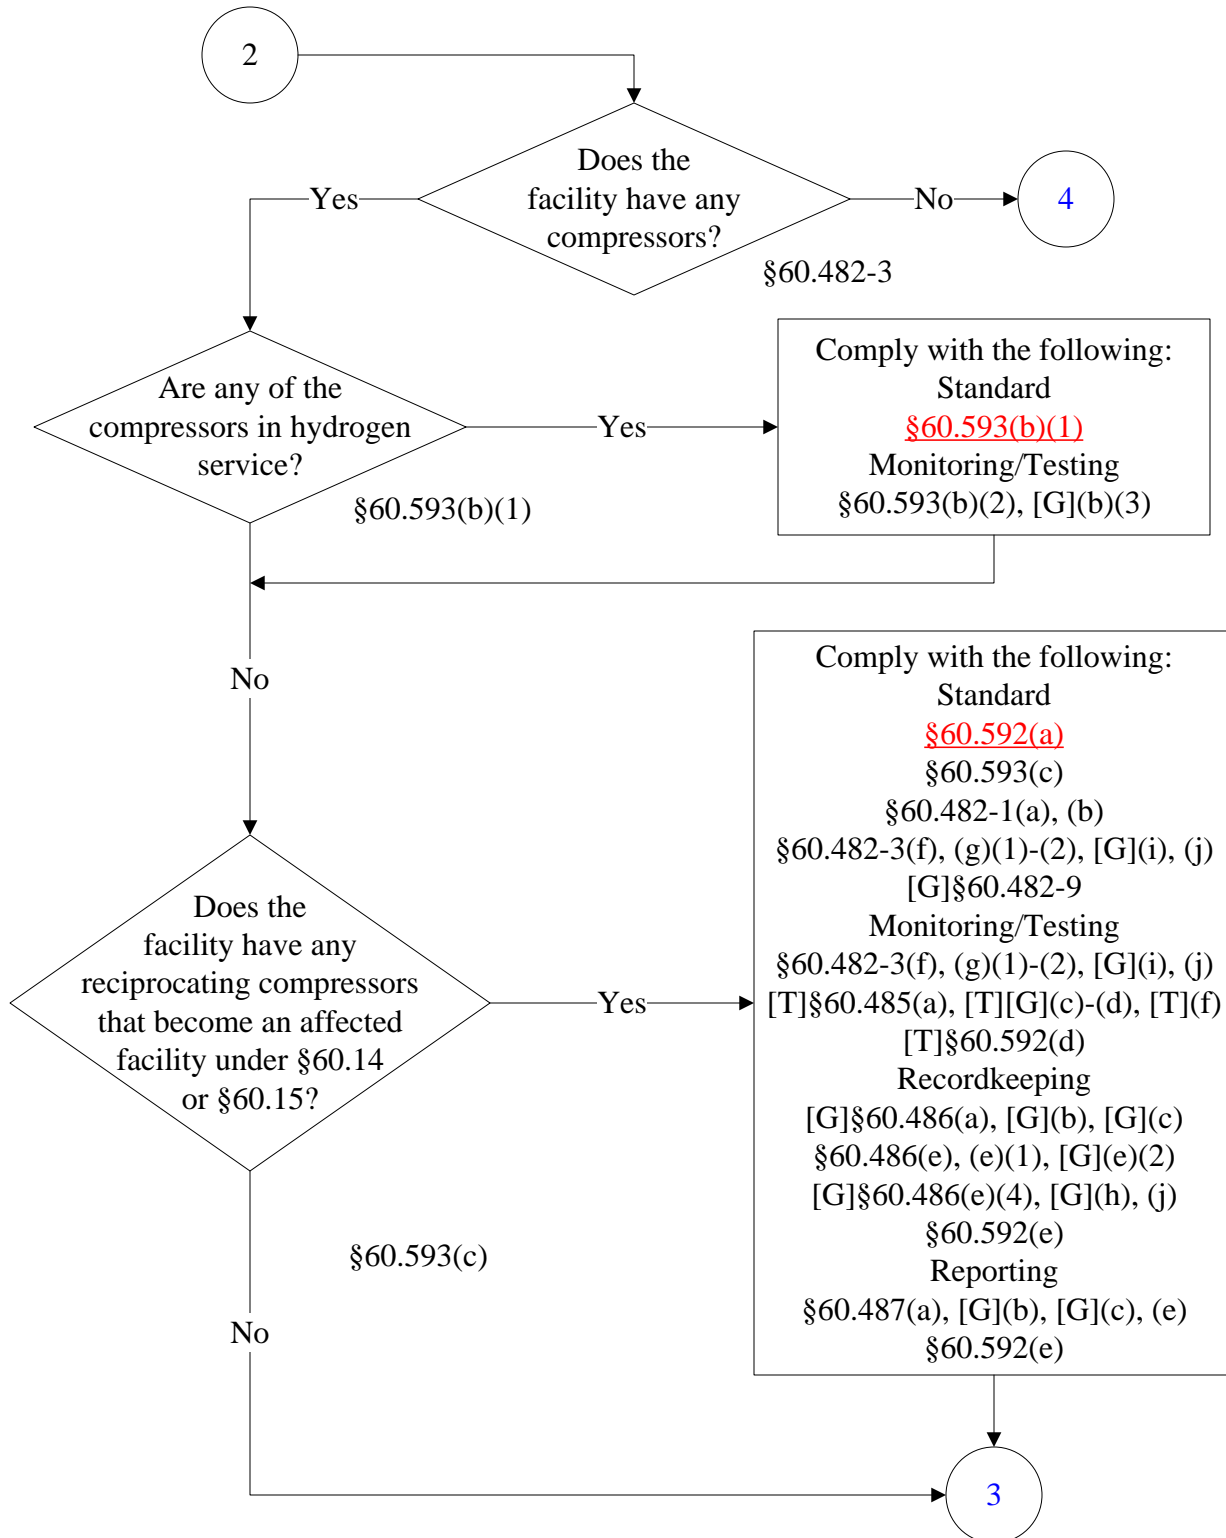

Below is a flowchart describing 40 CFR Part 60, Subpart GGG.

For the text of the statute/rule, please go to

[40 CFR Part 60, Subpart GGG](#)

(1 of 14)

# 40 CFR Part 60, Subpart GGG

(2 of 14)

August 31, 2001

These flowcharts are for use by sources subject to the Federal Operating Permit Program only and are subject to change.

# 40 CFR Part 60, Subpart GGG

(3 of 14)

August 31, 2001

These flowcharts are for use by sources subject to the Federal Operating Permit Program only and are subject to change.