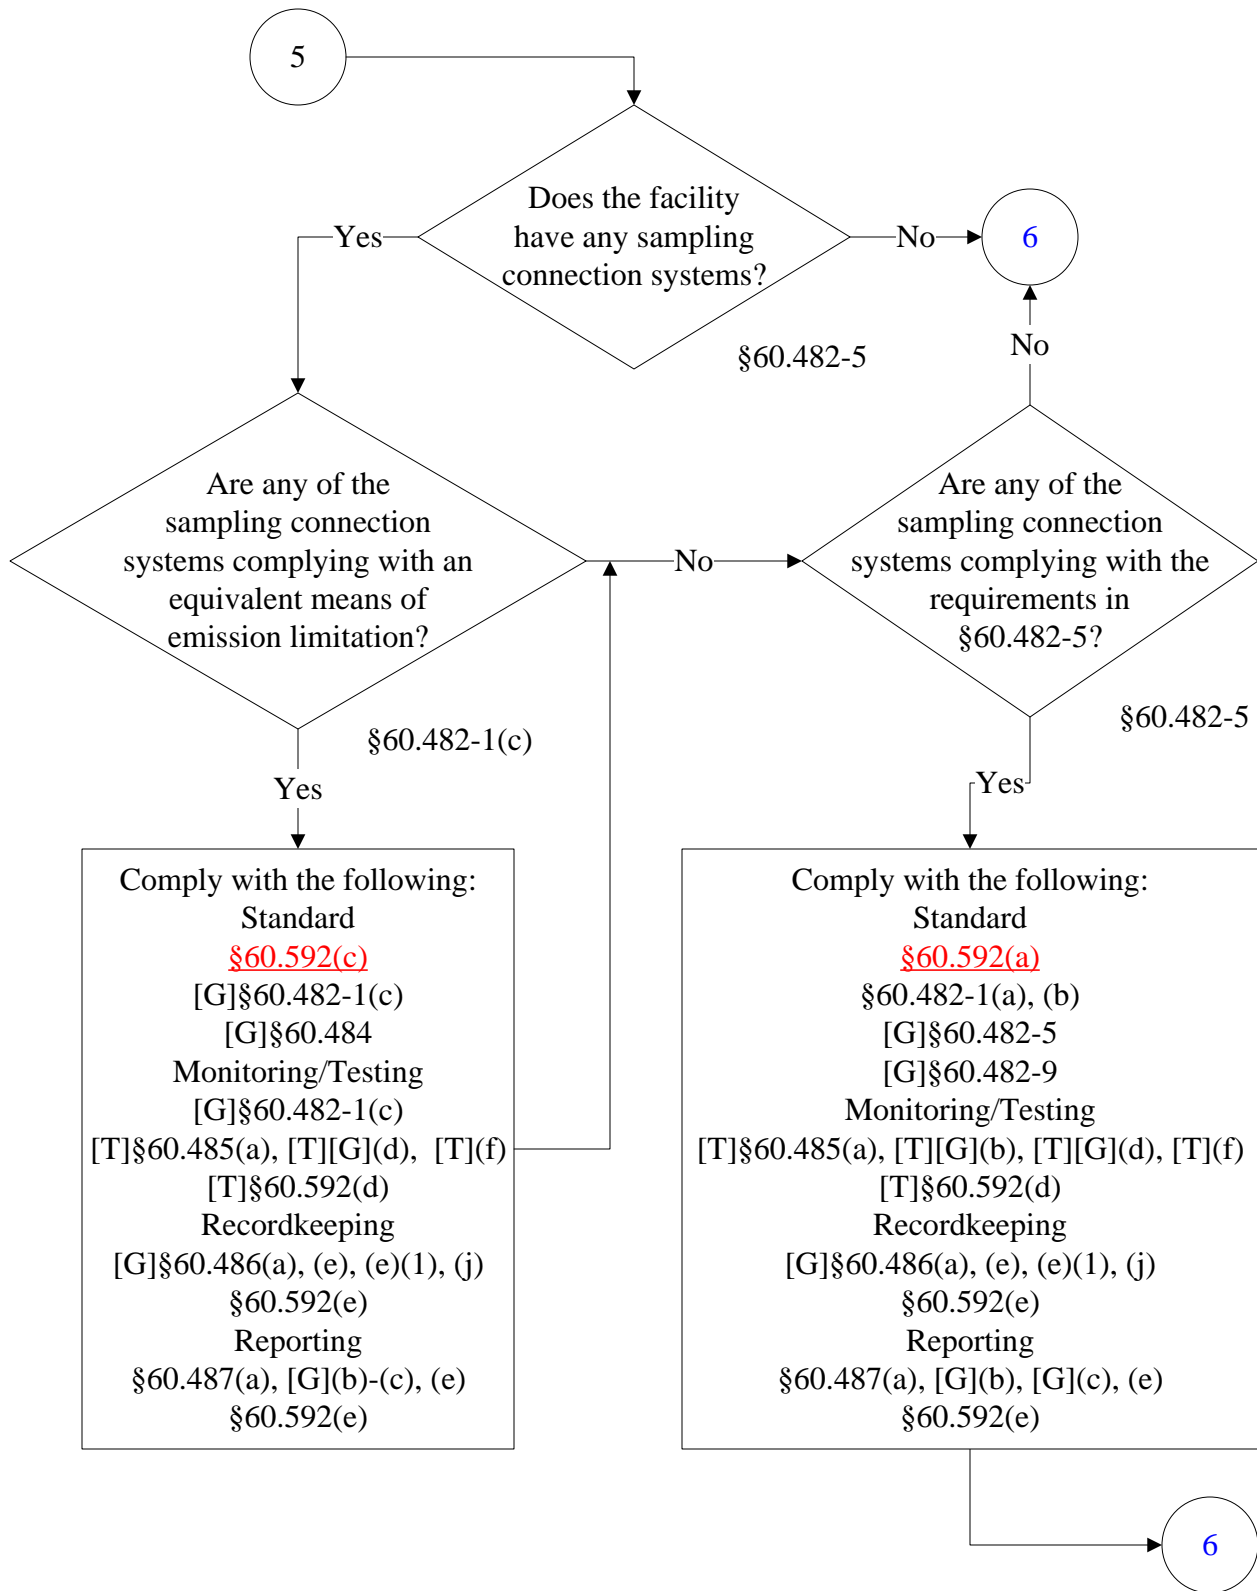

40 CFR Part 60, Subpart GGG

(6 of 14)

August 31, 2001

These flowcharts are for use by sources subject to the Federal Operating Permit Program only and are subject to change.