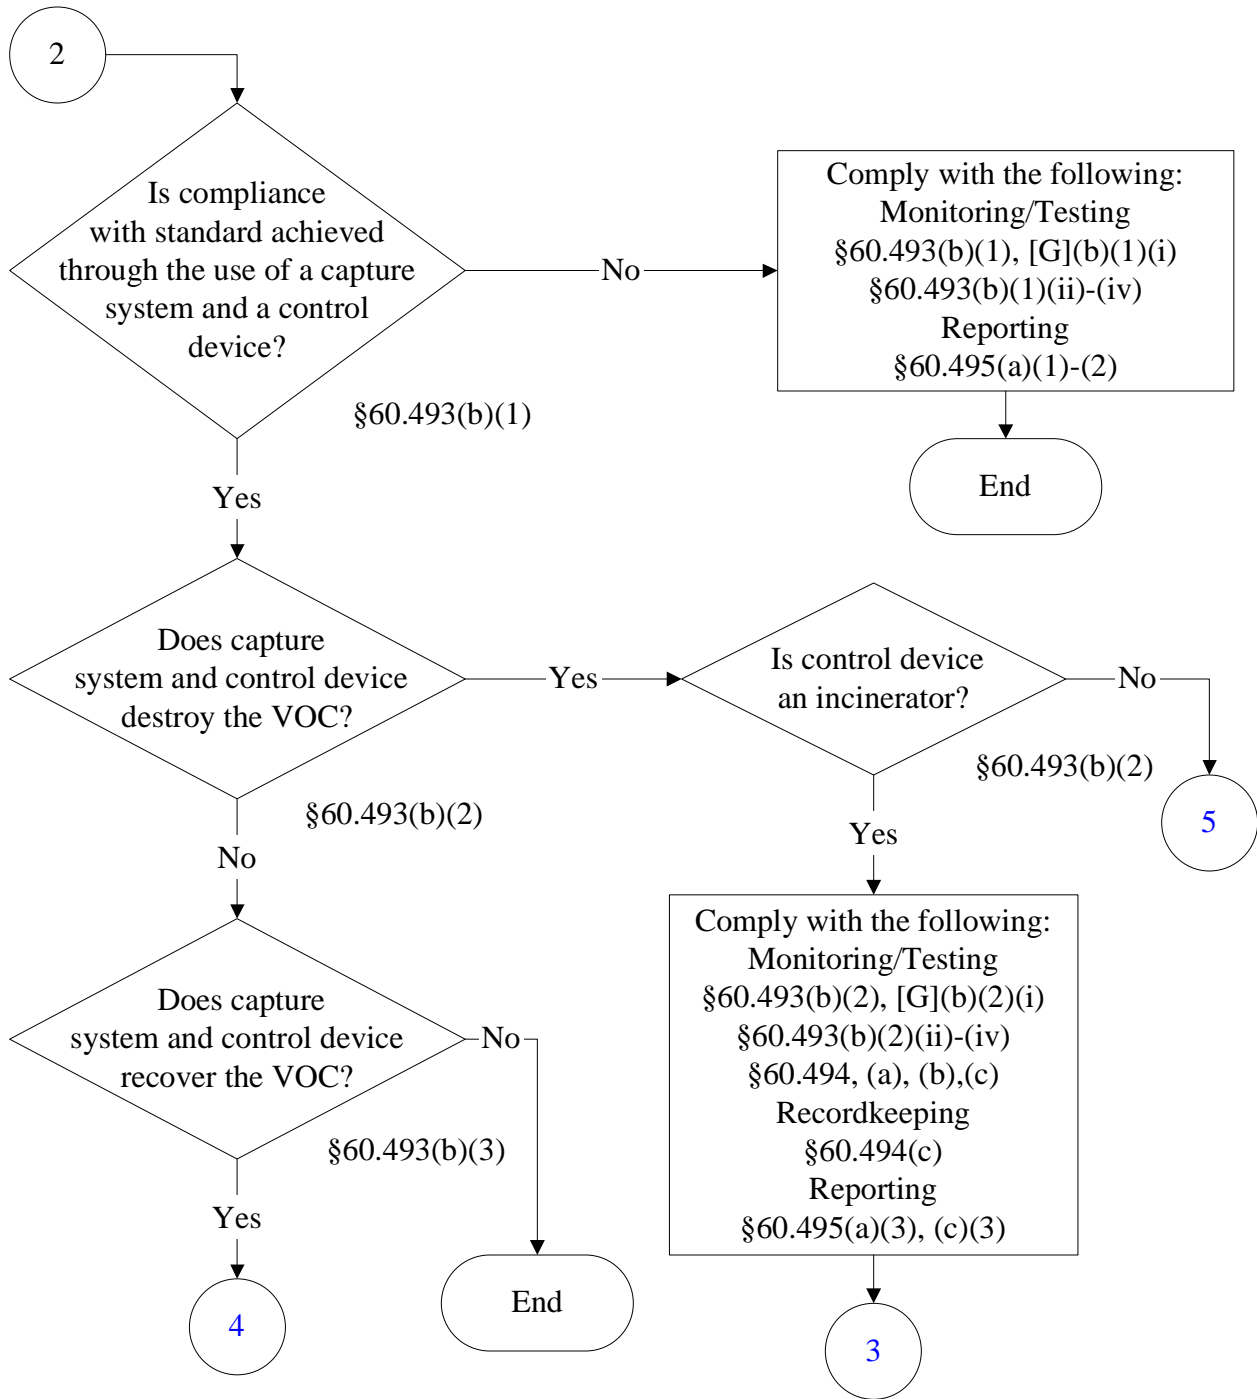

Below is a flowchart describing 40 CFR Part 60, Subpart WW. For the text of the statute/rule, please go to [40 CFR Part 60, Subpart WW](#)

(1 of 4)

# 40 CFR Part 60, Subpart WW

(2 of 4)

March 15, 1999

These flowcharts are for use by sources subject to the Federal Operating Permit Program and are subject to change.

# 40 CFR Part 60, Subpart WW

(3 of 4)

March 15, 1999

These flowcharts are for use by sources subject to the Federal Operating Permit Program and are subject to change.

# 40 CFR Part 60, Subpart WW

(4 of 4)

March 15, 1999

These flowcharts are for use by sources subject to the Federal Operating Permit Program and are subject to change.