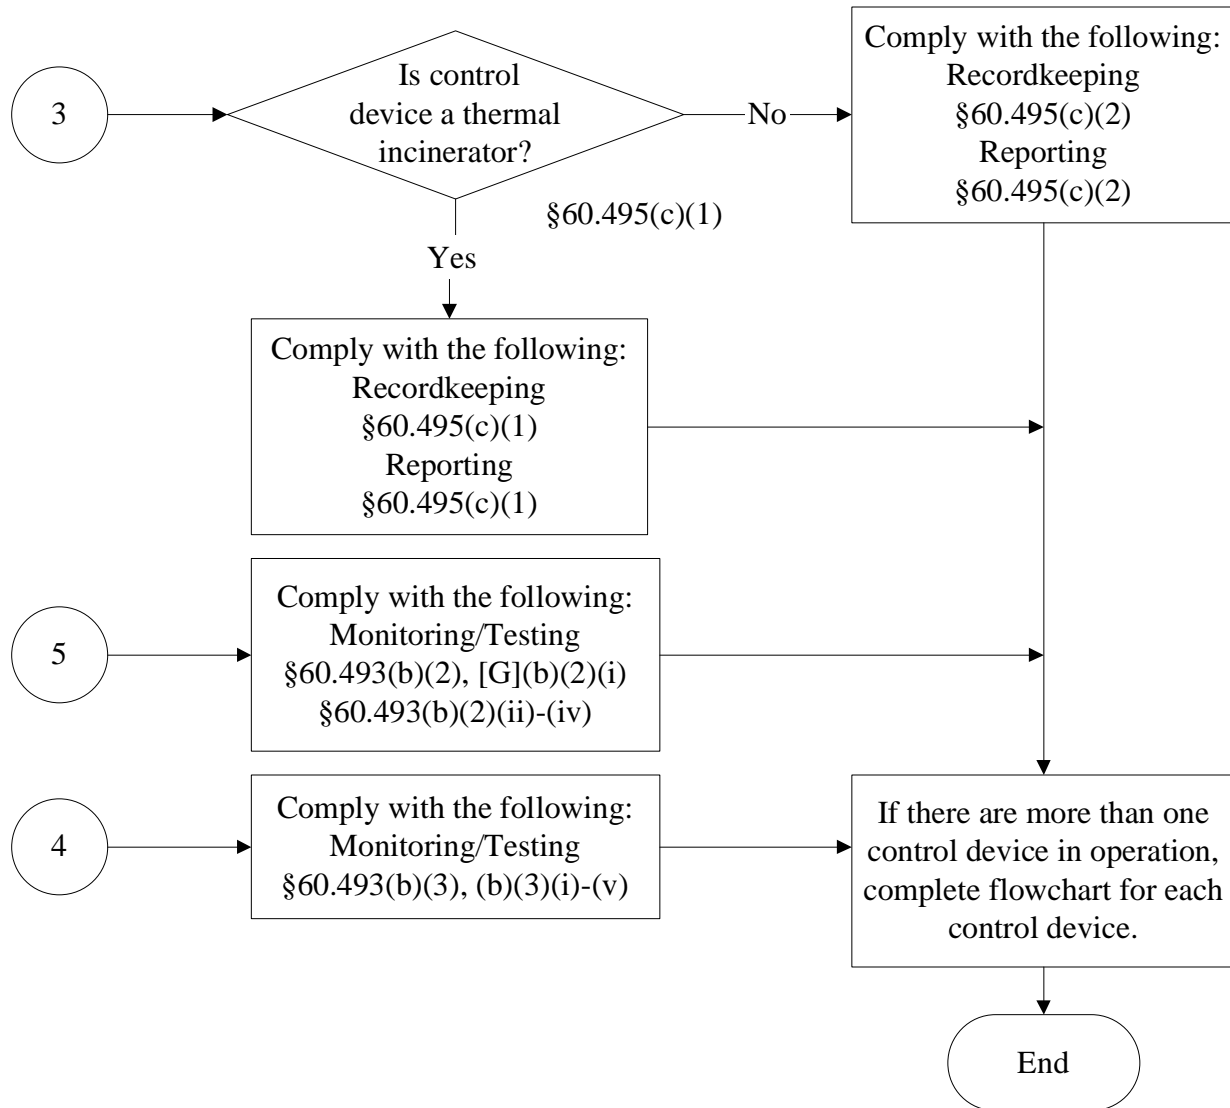

# 40 CFR Part 60, Subpart WW

(2 of 4)

March 15, 1999

These flowcharts are for use by sources subject to the Federal Operating Permit Program and are subject to change.

# 40 CFR Part 60, Subpart WW

(3 of 4)

March 15, 1999

These flowcharts are for use by sources subject to the Federal Operating Permit Program and are subject to change.

# 40 CFR Part 60, Subpart WW

(4 of 4)

March 15, 1999

These flowcharts are for use by sources subject to the Federal Operating Permit Program and are subject to change.