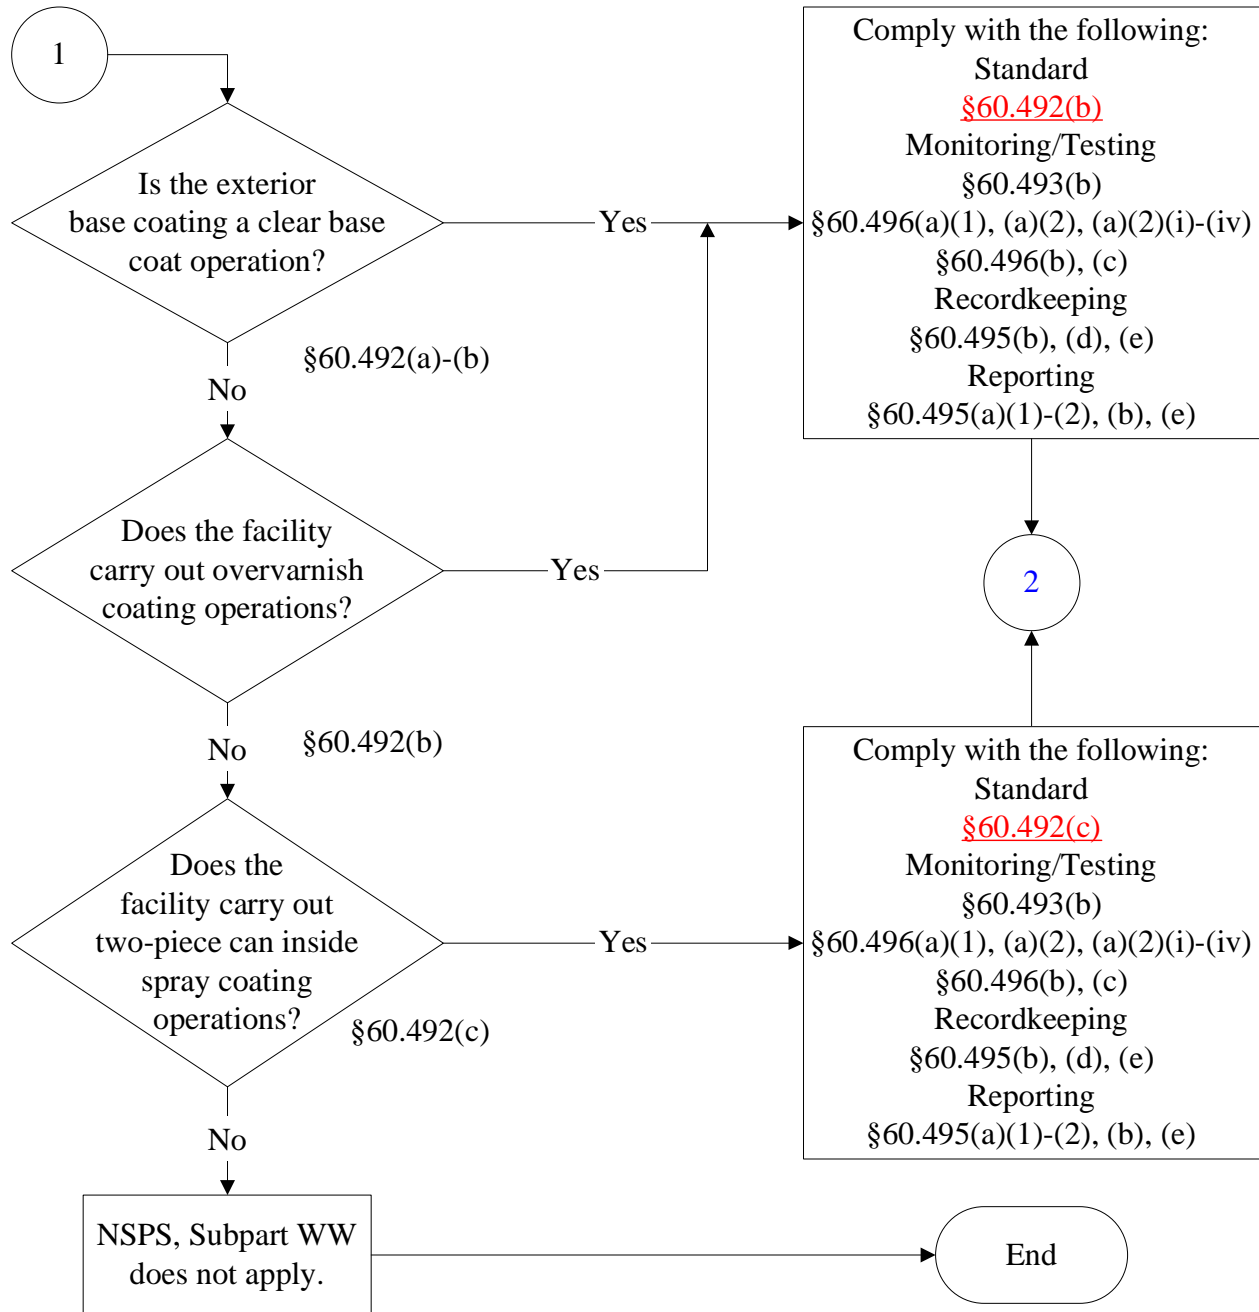

Below is a flowchart describing 40 CFR Part 60, Subpart WW. For the text of the statute/rule, please go to [40 CFR Part 60, Subpart WW](#)

(1 of 4)

# 40 CFR Part 60, Subpart WW

(2 of 4)

March 15, 1999

These flowcharts are for use by sources subject to the Federal Operating Permit Program and are subject to change.

# 40 CFR Part 60, Subpart WW

(3 of 4)

March 15, 1999

These flowcharts are for use by sources subject to the Federal Operating Permit Program and are subject to change.

# 40 CFR Part 60, Subpart WW

(4 of 4)

March 15, 1999

These flowcharts are for use by sources subject to the Federal Operating Permit Program and are subject to change.