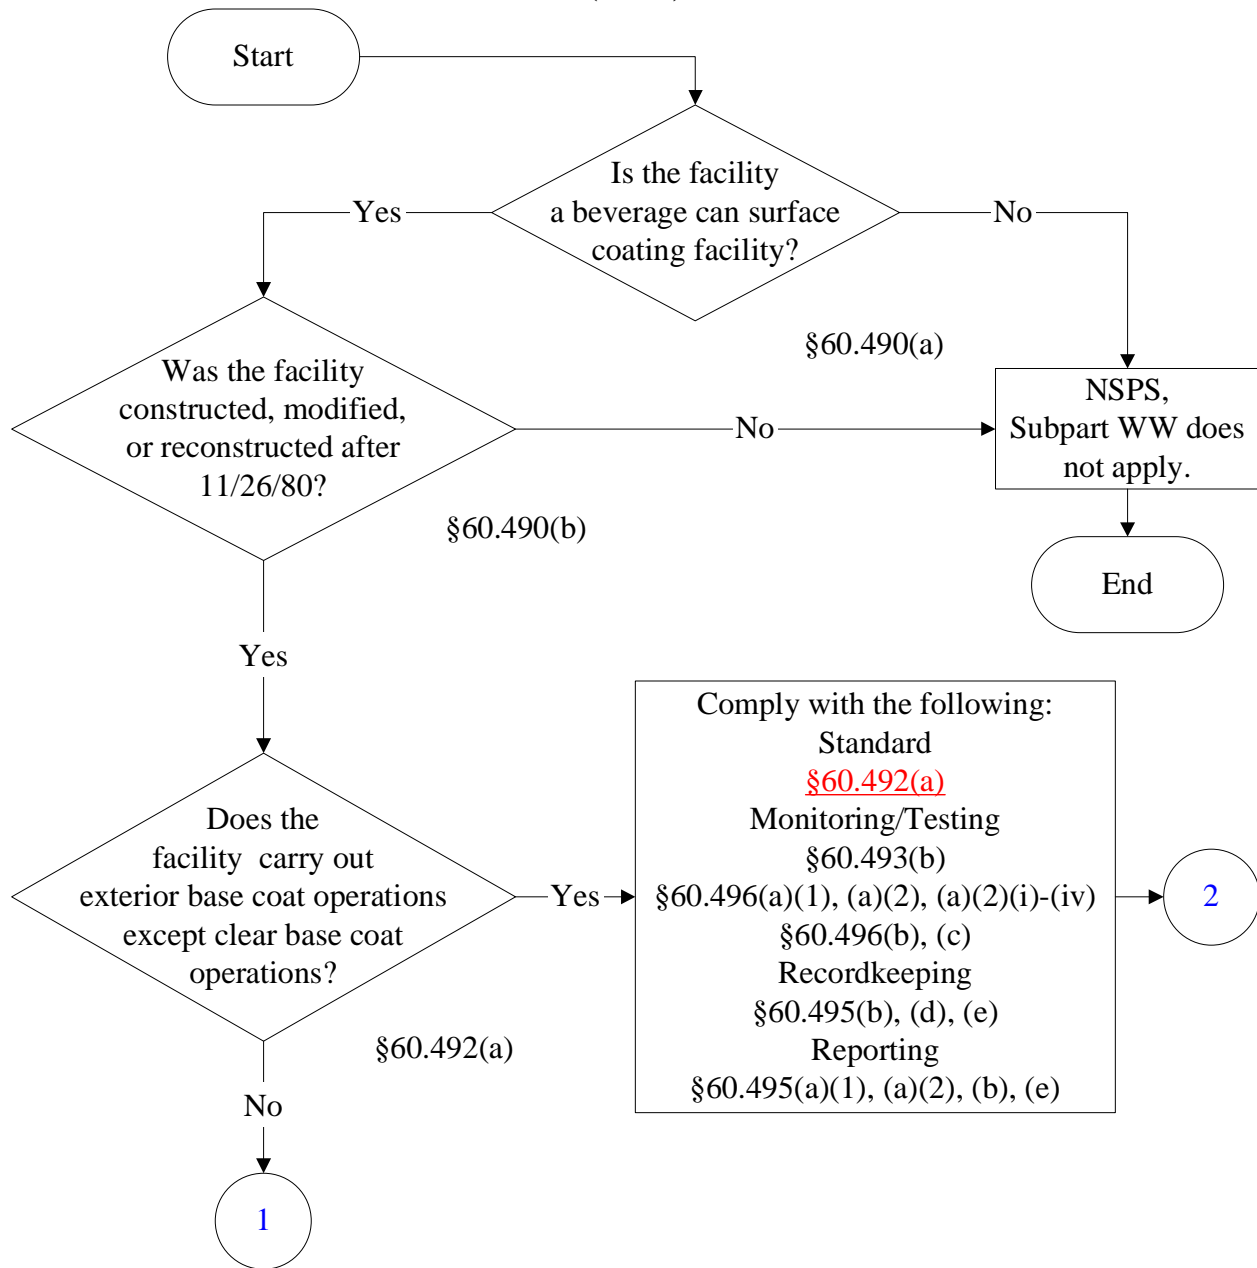

Below is a flowchart describing 40 CFR Part 60, Subpart WW. For the text of the statute/rule, please go to [40 CFR Part 60, Subpart WW](#)

(1 of 4)

# 40 CFR Part 60, Subpart WW

(2 of 4)

March 15, 1999

These flowcharts are for use by sources subject to the Federal Operating Permit Program and are subject to change.

# 40 CFR Part 60, Subpart WW

(3 of 4)

March 15, 1999

These flowcharts are for use by sources subject to the Federal Operating Permit Program and are subject to change.

# 40 CFR Part 60, Subpart WW

(4 of 4)

March 15, 1999

These flowcharts are for use by sources subject to the Federal Operating Permit Program and are subject to change.