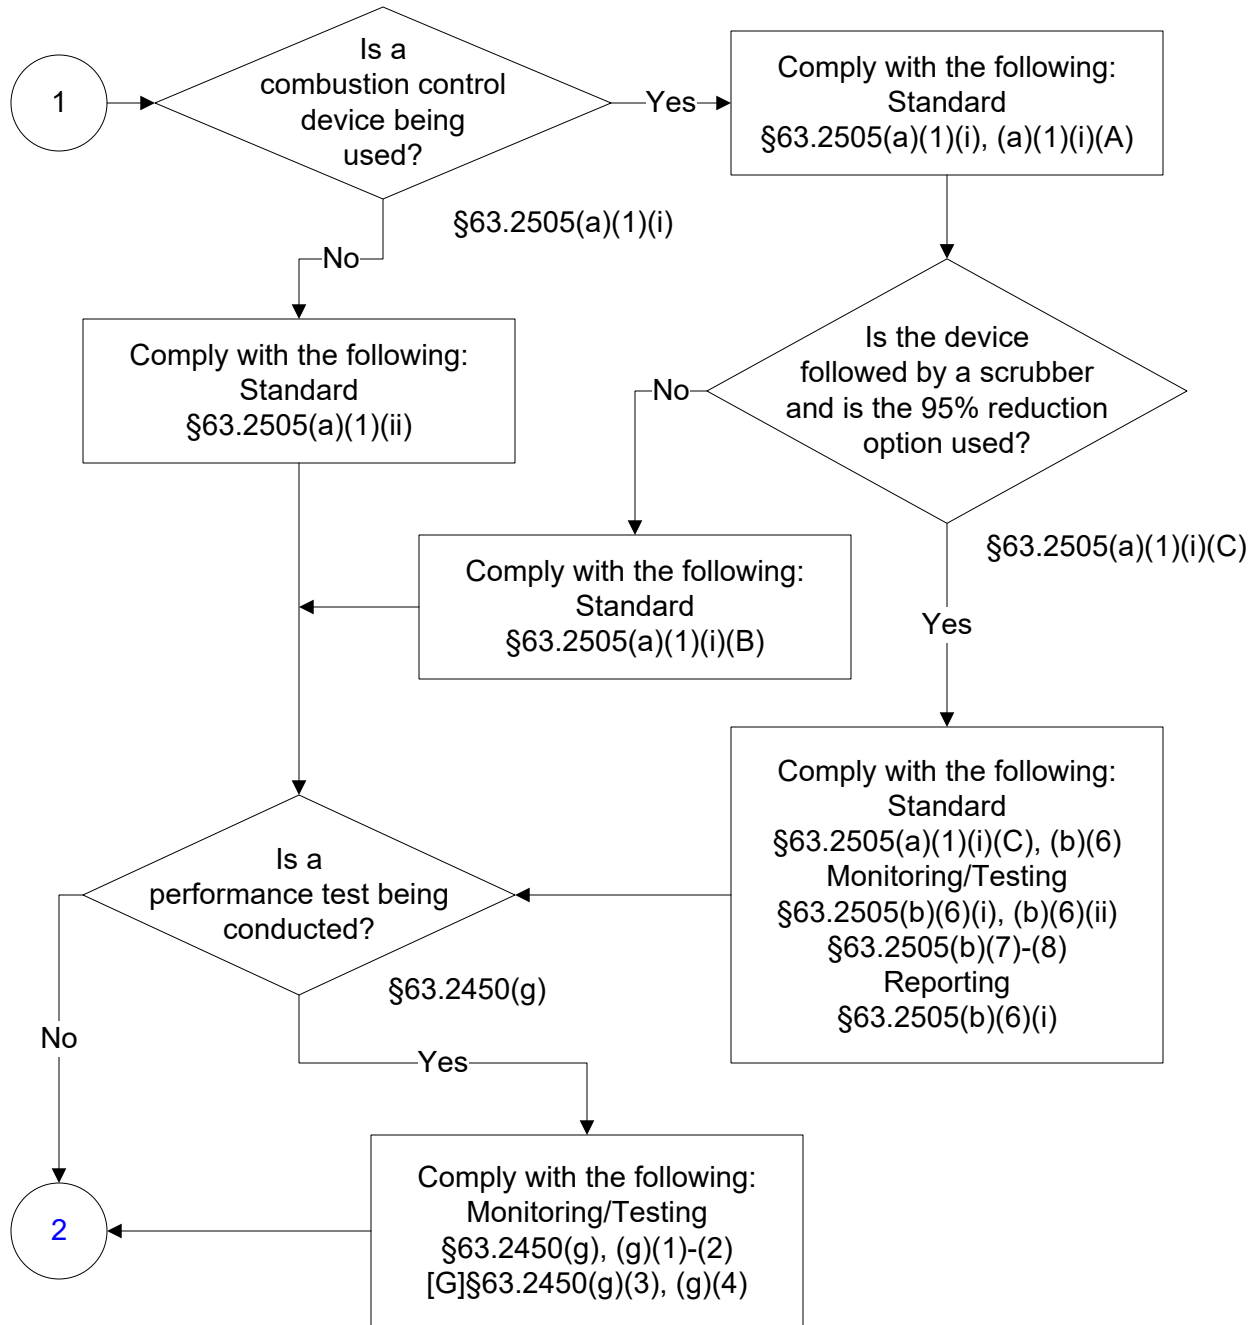

Below is a flowchart describing 40 CFR Part 63, Subpart FFFF: Batch Process Vents.
For the text of the statute/rule, please go to [40 CFR Part 63, Subpart FFFF: Batch Process Vents](#)
(1 of 29)

40 CFR 63, Subpart FFFF: Batch Process Vents (2 of 29)

**40 CFR 63, Subpart FFFF: Batch Process Vents
(3 of 29)**

**40 CFR 63, Subpart FFFF: Batch Process Vents
(4 of 29)**

**40 CFR 63, Subpart FFFF: Batch Process Vents
(5 of 29)**

**40 CFR 63, Subpart FFFF: Batch Process Vents
(6 of 29)**