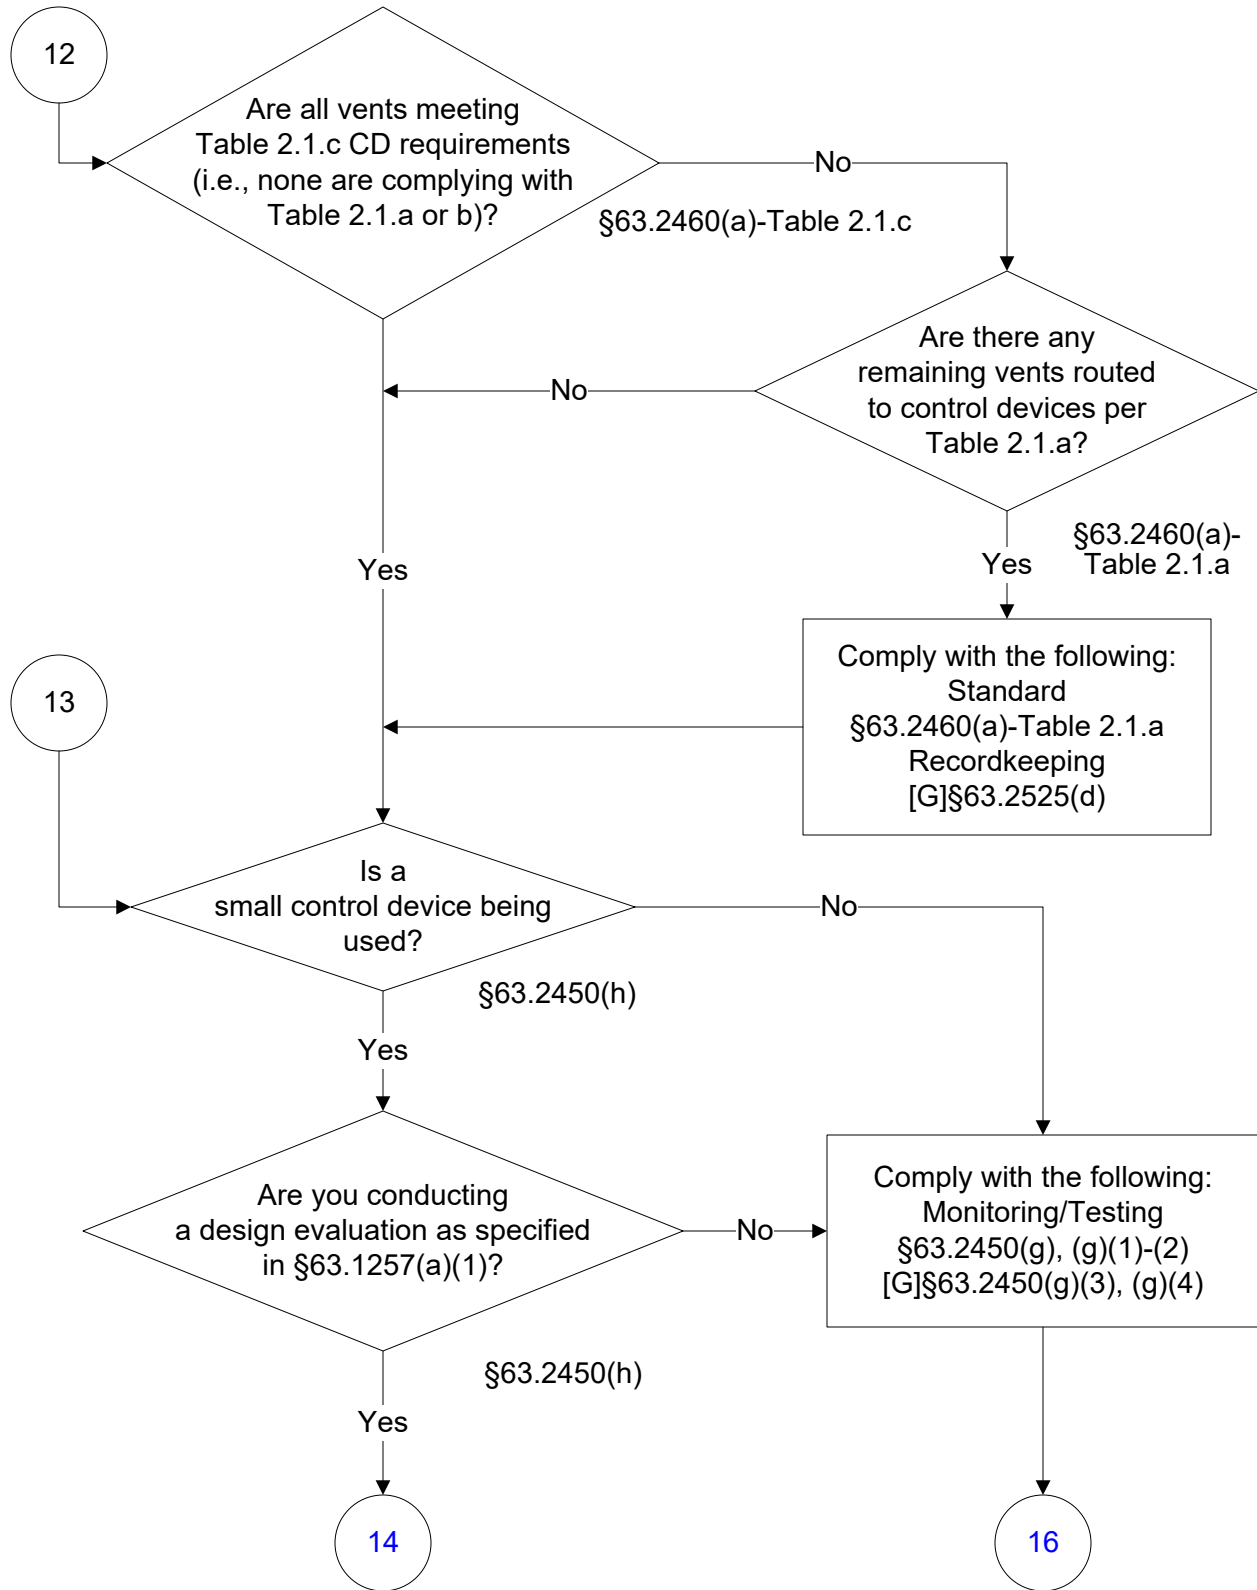

**40 CFR 63, Subpart FFFF: Batch Process Vents
(11 of 29)**