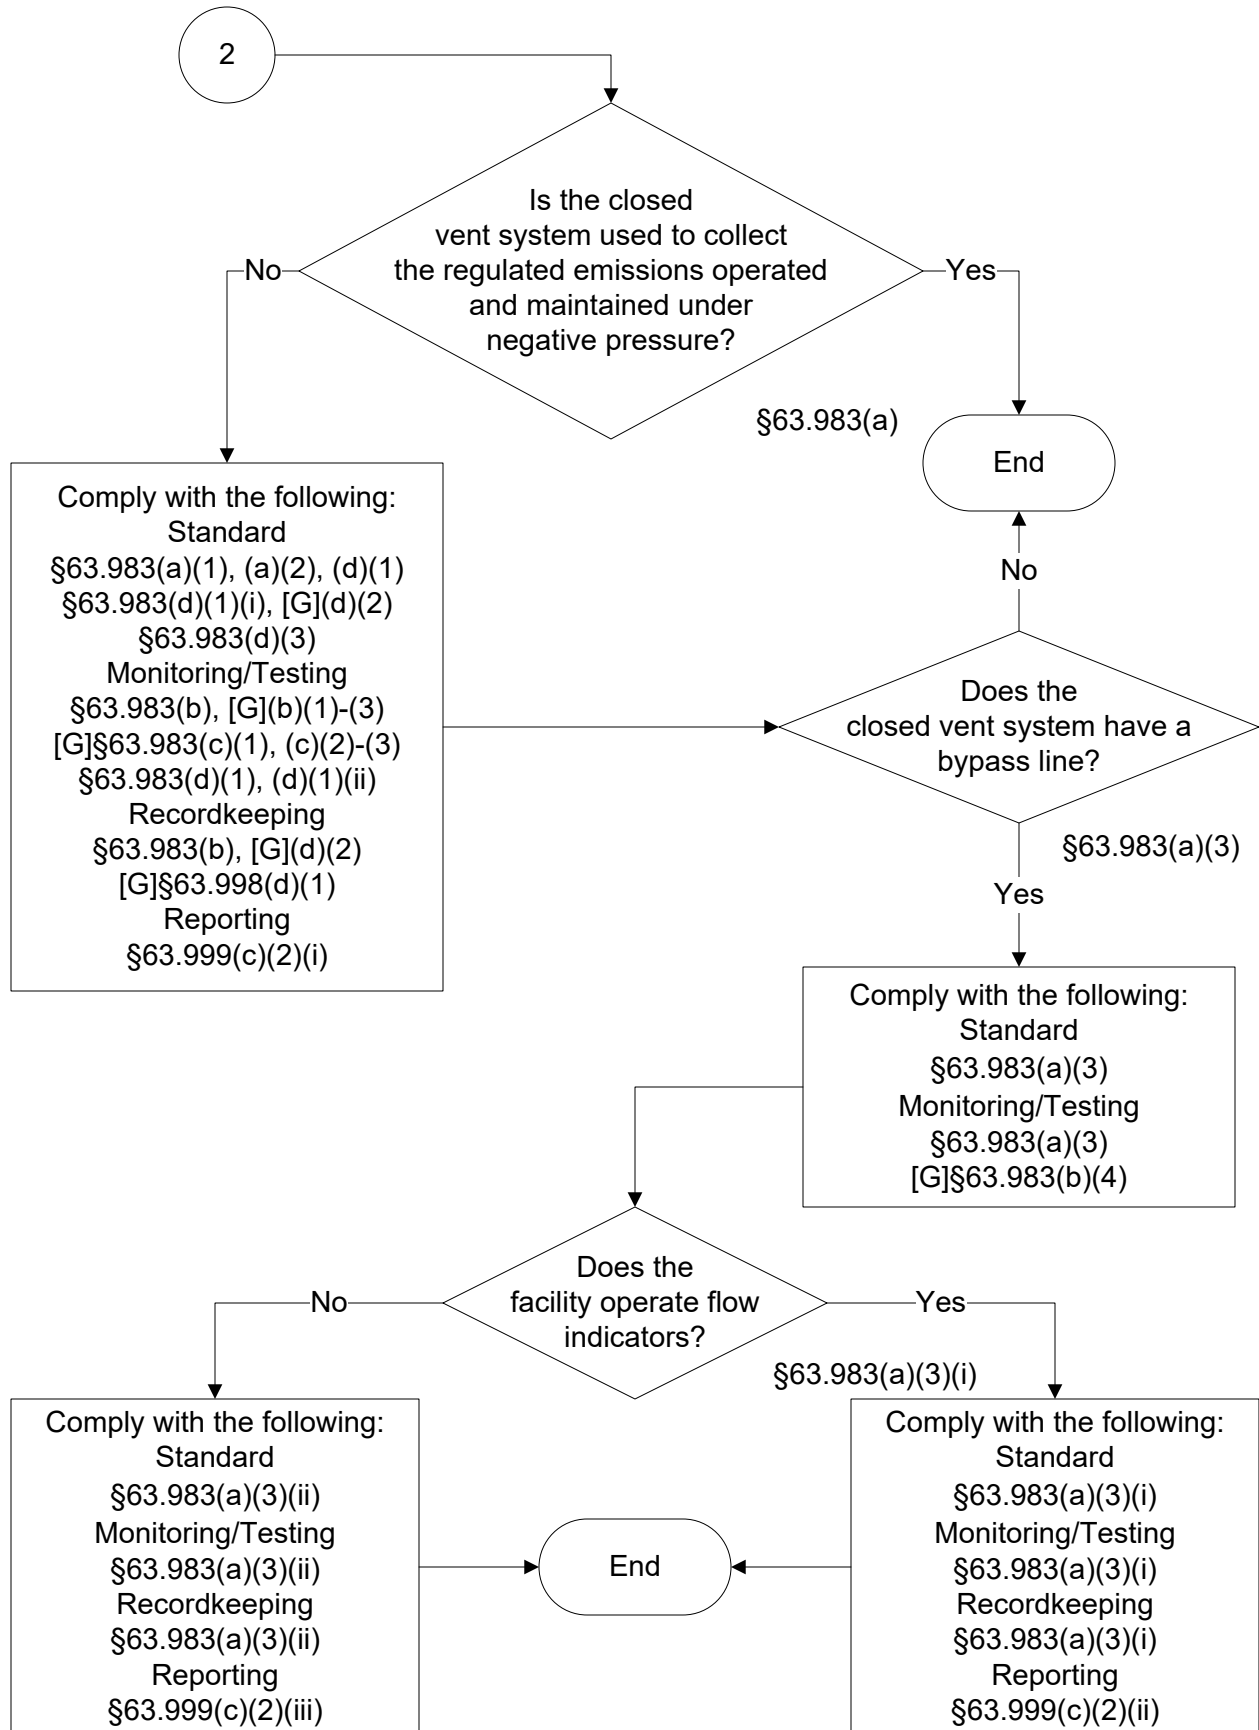

Below is a flowchart describing 40 CFR Part 63, Subpart FFFF: Batch Process Vents.
For the text of the statute/rule, please go to [40 CFR Part 63, Subpart FFFF: Batch Process Vents](#)
(1 of 29)

40 CFR 63, Subpart FFFF: Batch Process Vents (2 of 29)

**40 CFR 63, Subpart FFFF: Batch Process Vents
(3 of 29)**

**40 CFR 63, Subpart FFFF: Batch Process Vents
(4 of 29)**

**40 CFR 63, Subpart FFFF: Batch Process Vents
(5 of 29)**

**40 CFR 63, Subpart FFFF: Batch Process Vents
(6 of 29)**