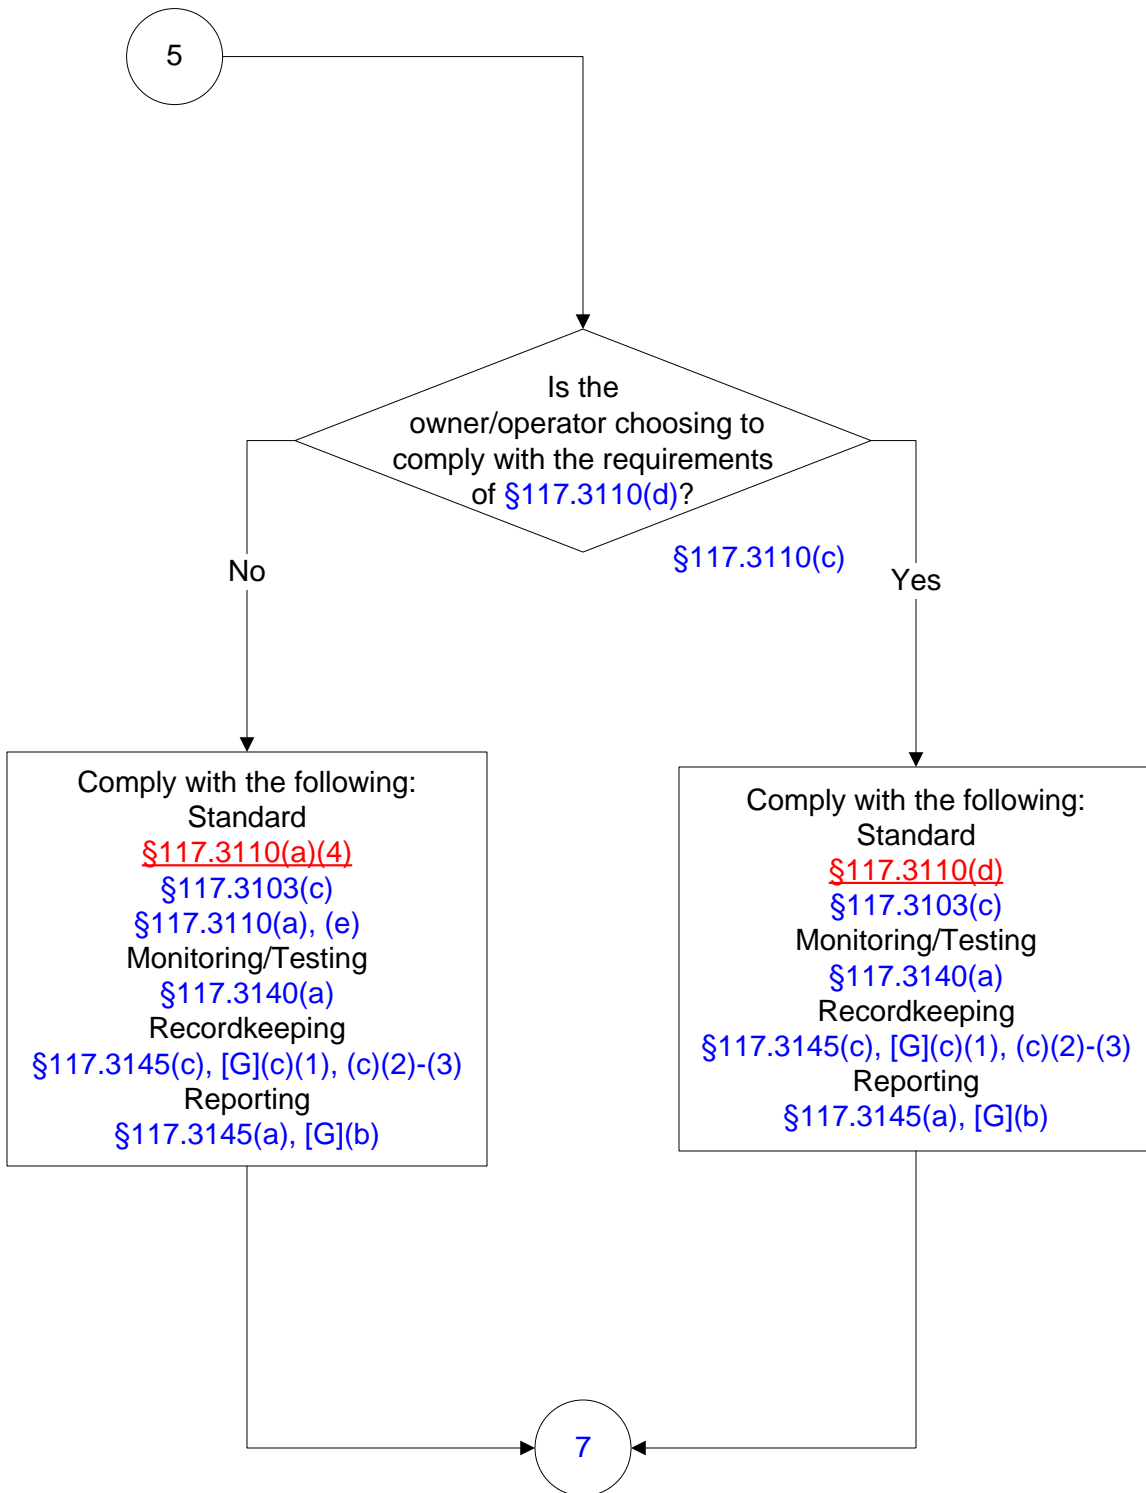

**30 TAC Chapter 117, Subchapter E,
Division 2: Cement Kilns
(5 of 21)**