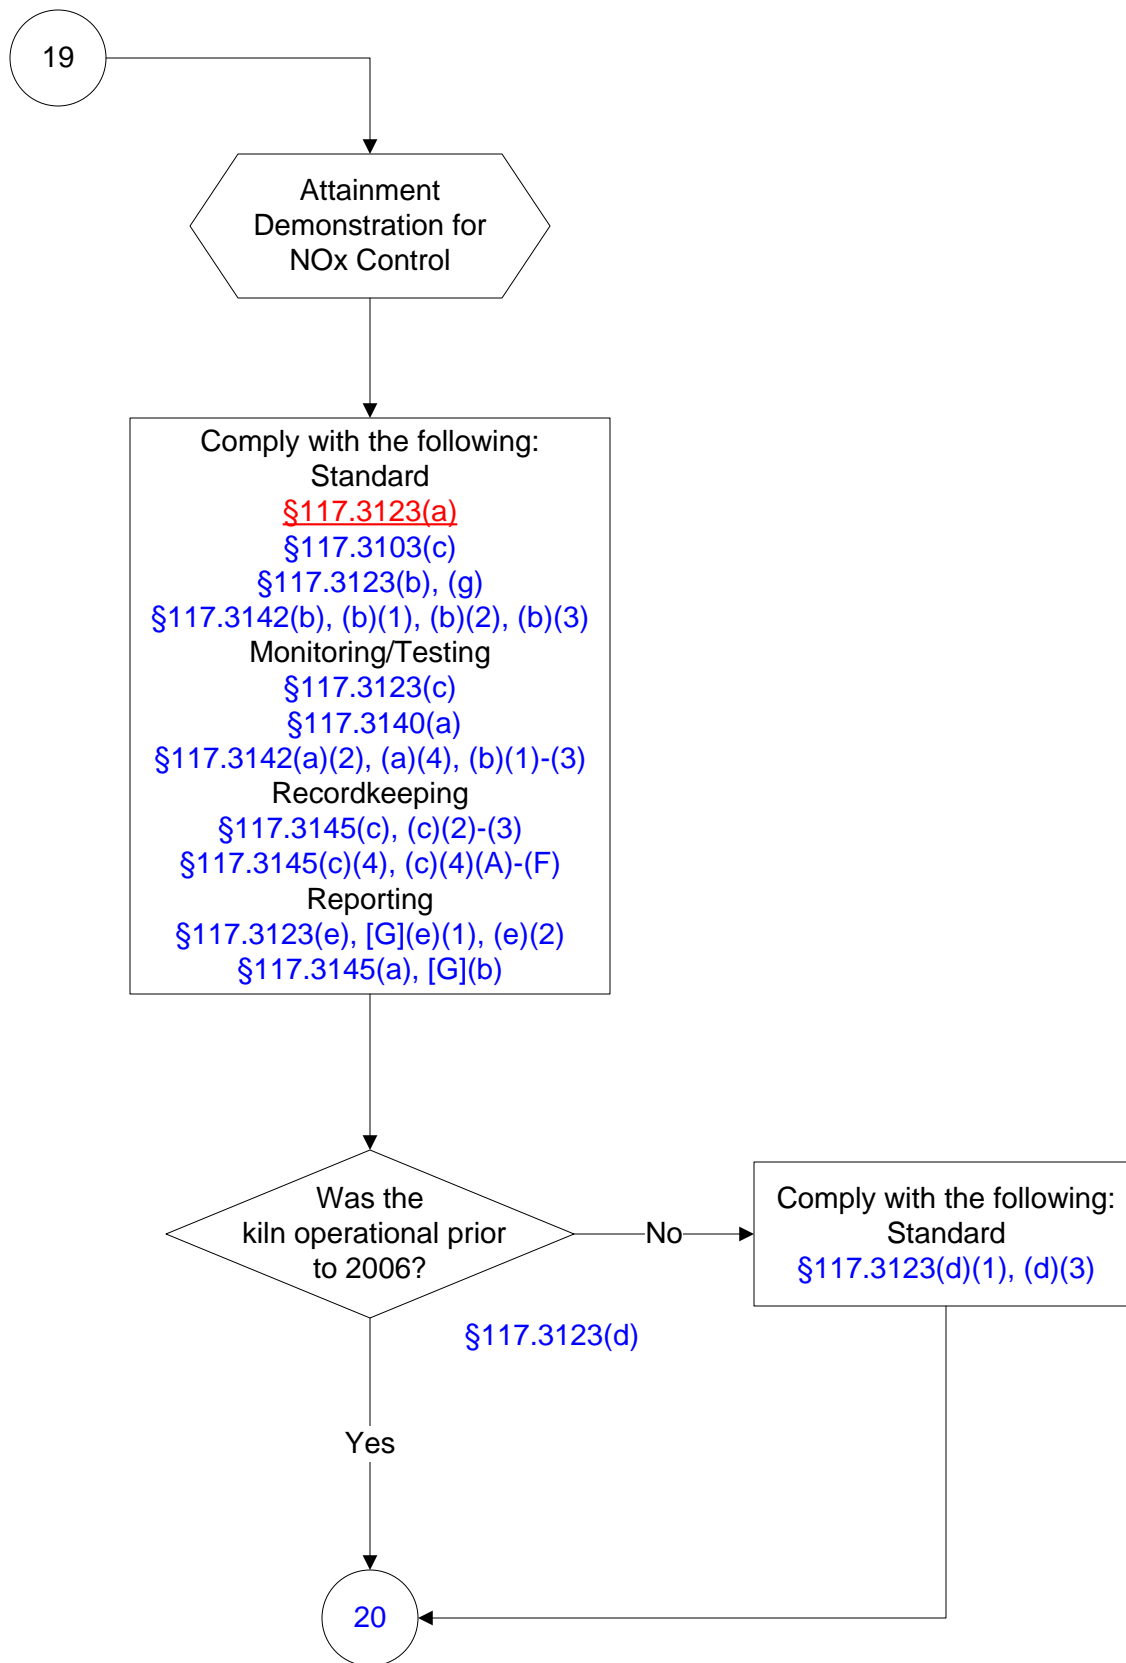

**30 TAC Chapter 117, Subchapter E,
Division 2: Cement Kilns
(18 of 21)**