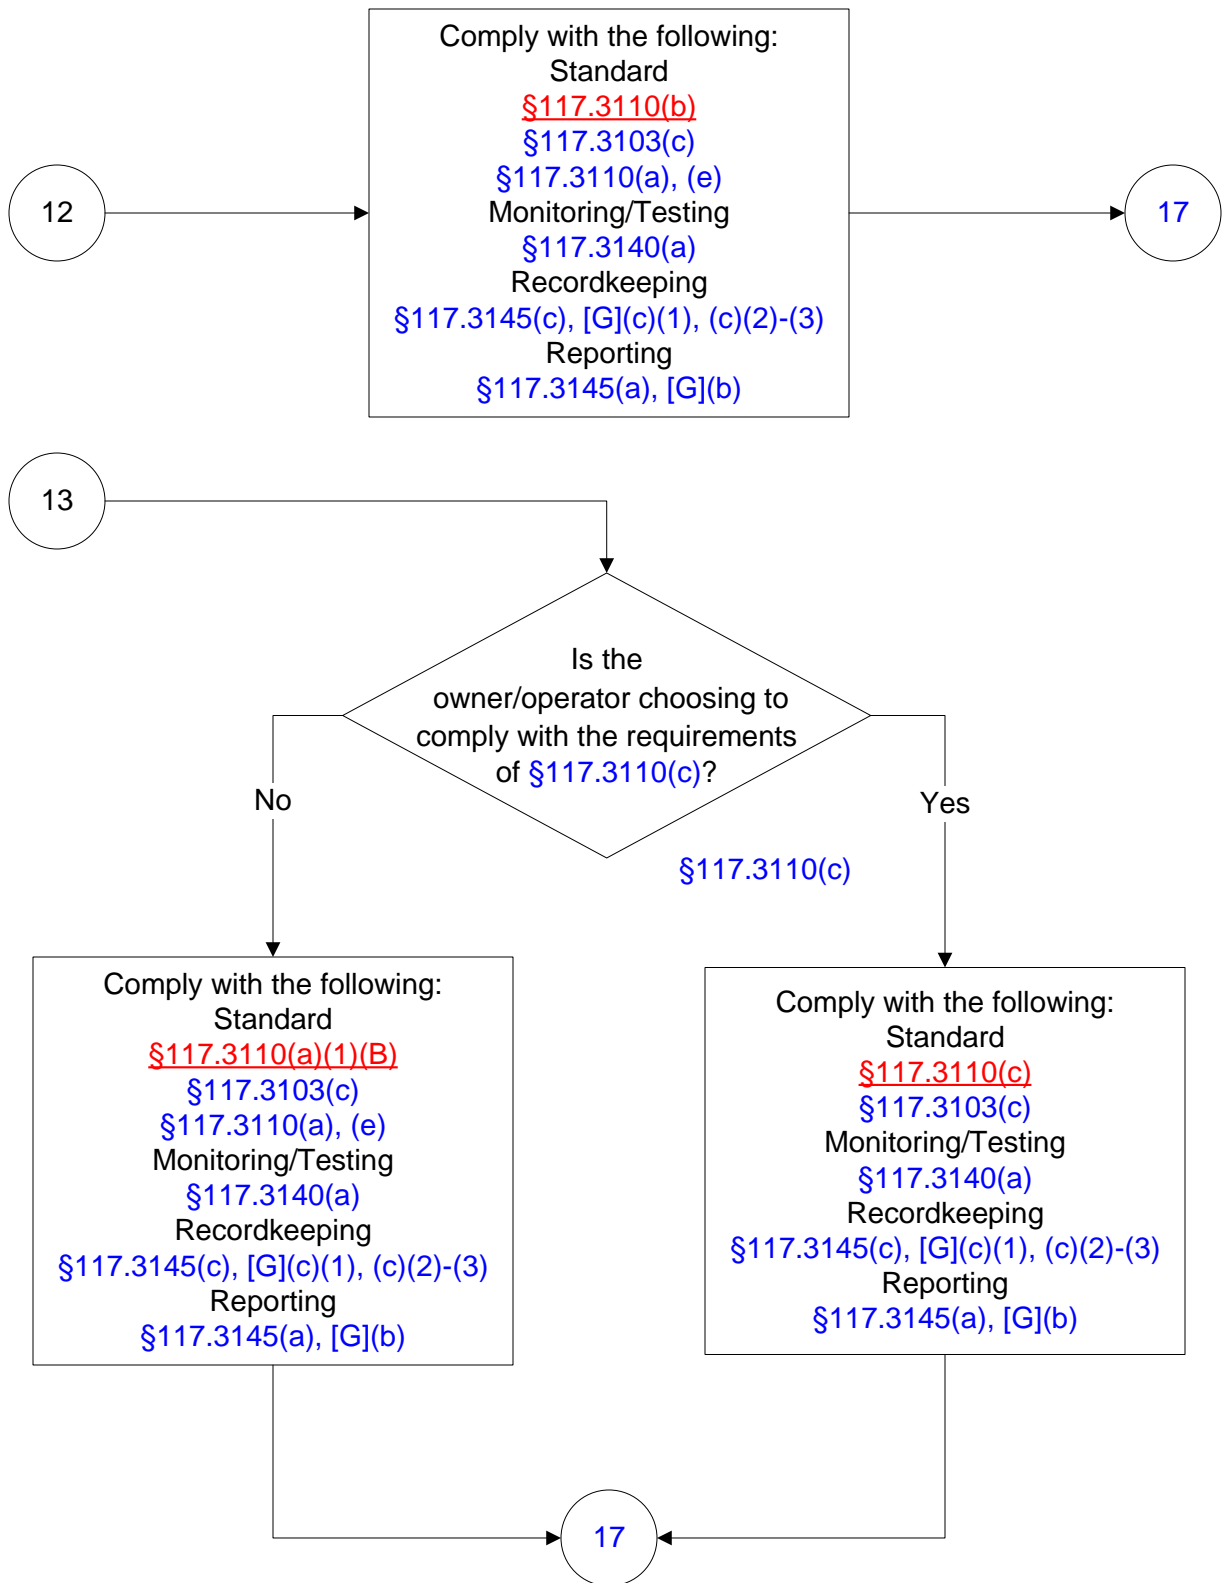

30 TAC Chapter 117, Subchapter E, Division 2: Cement Kilns (10 of 21)