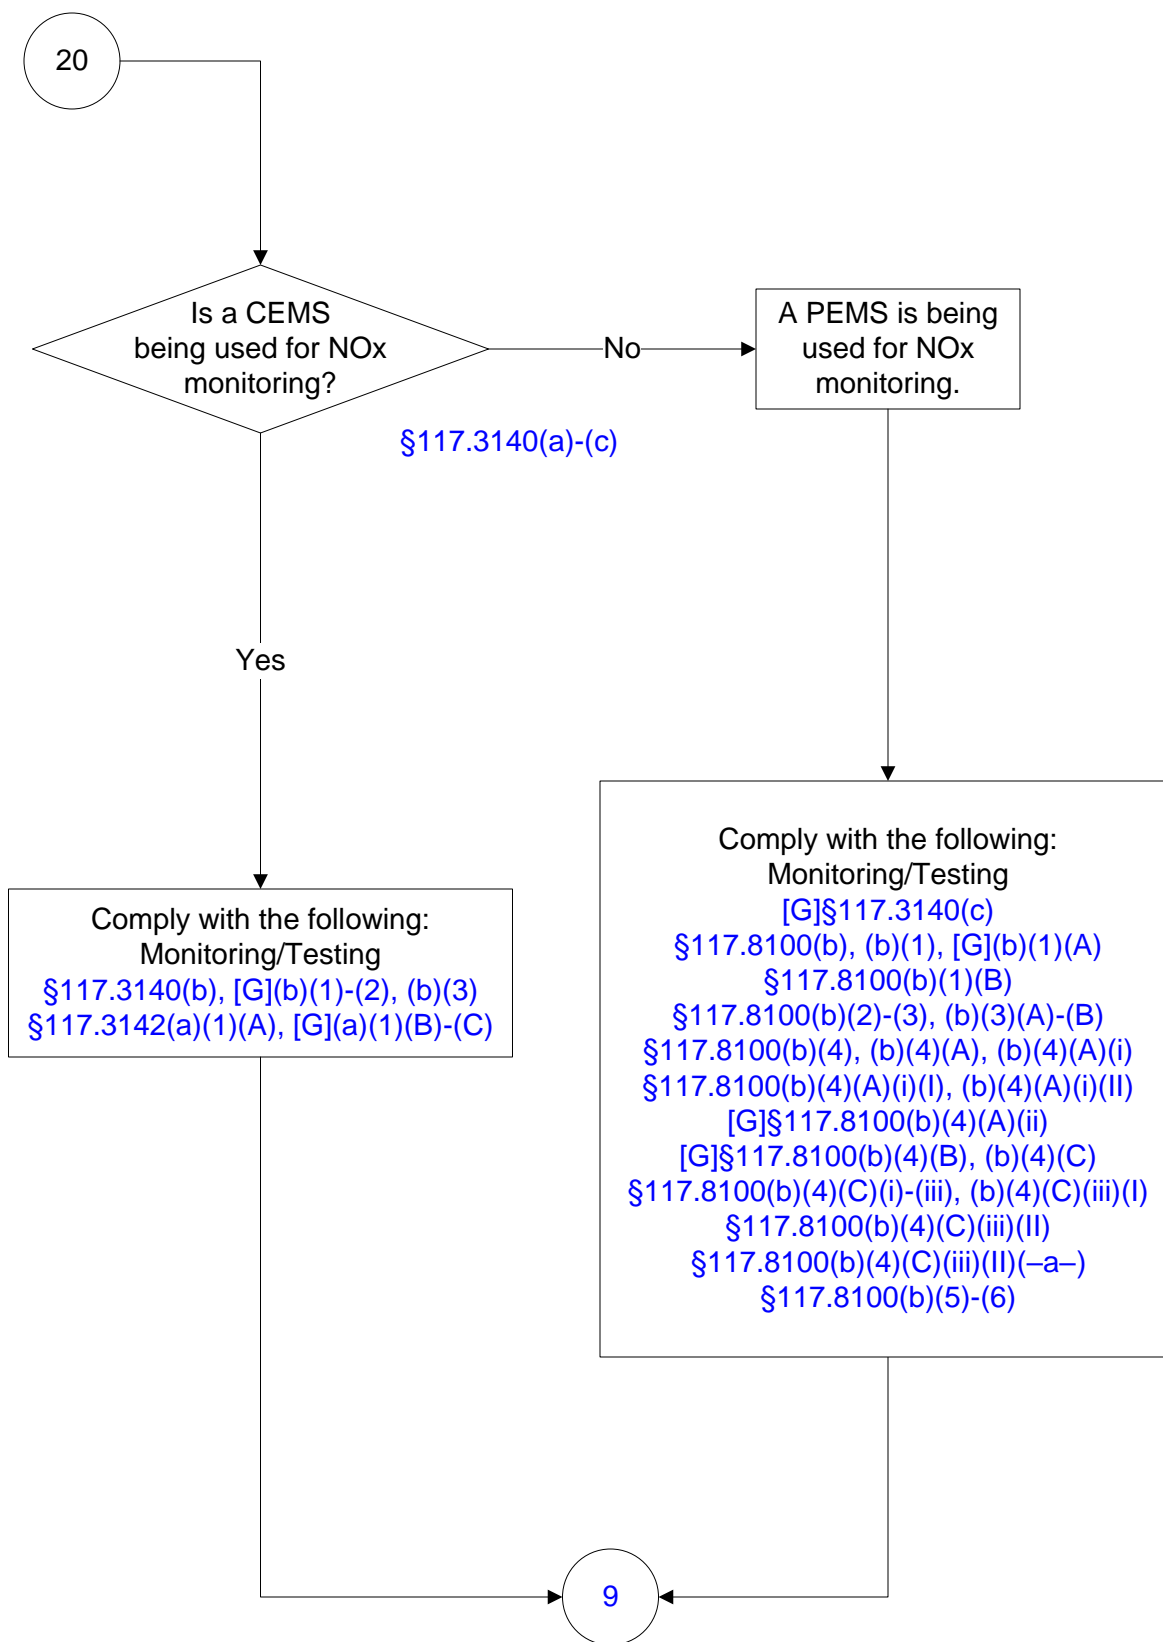

**30 TAC Chapter 117, Subchapter E,
Division 2: Cement Kilns
(20 of 21)**