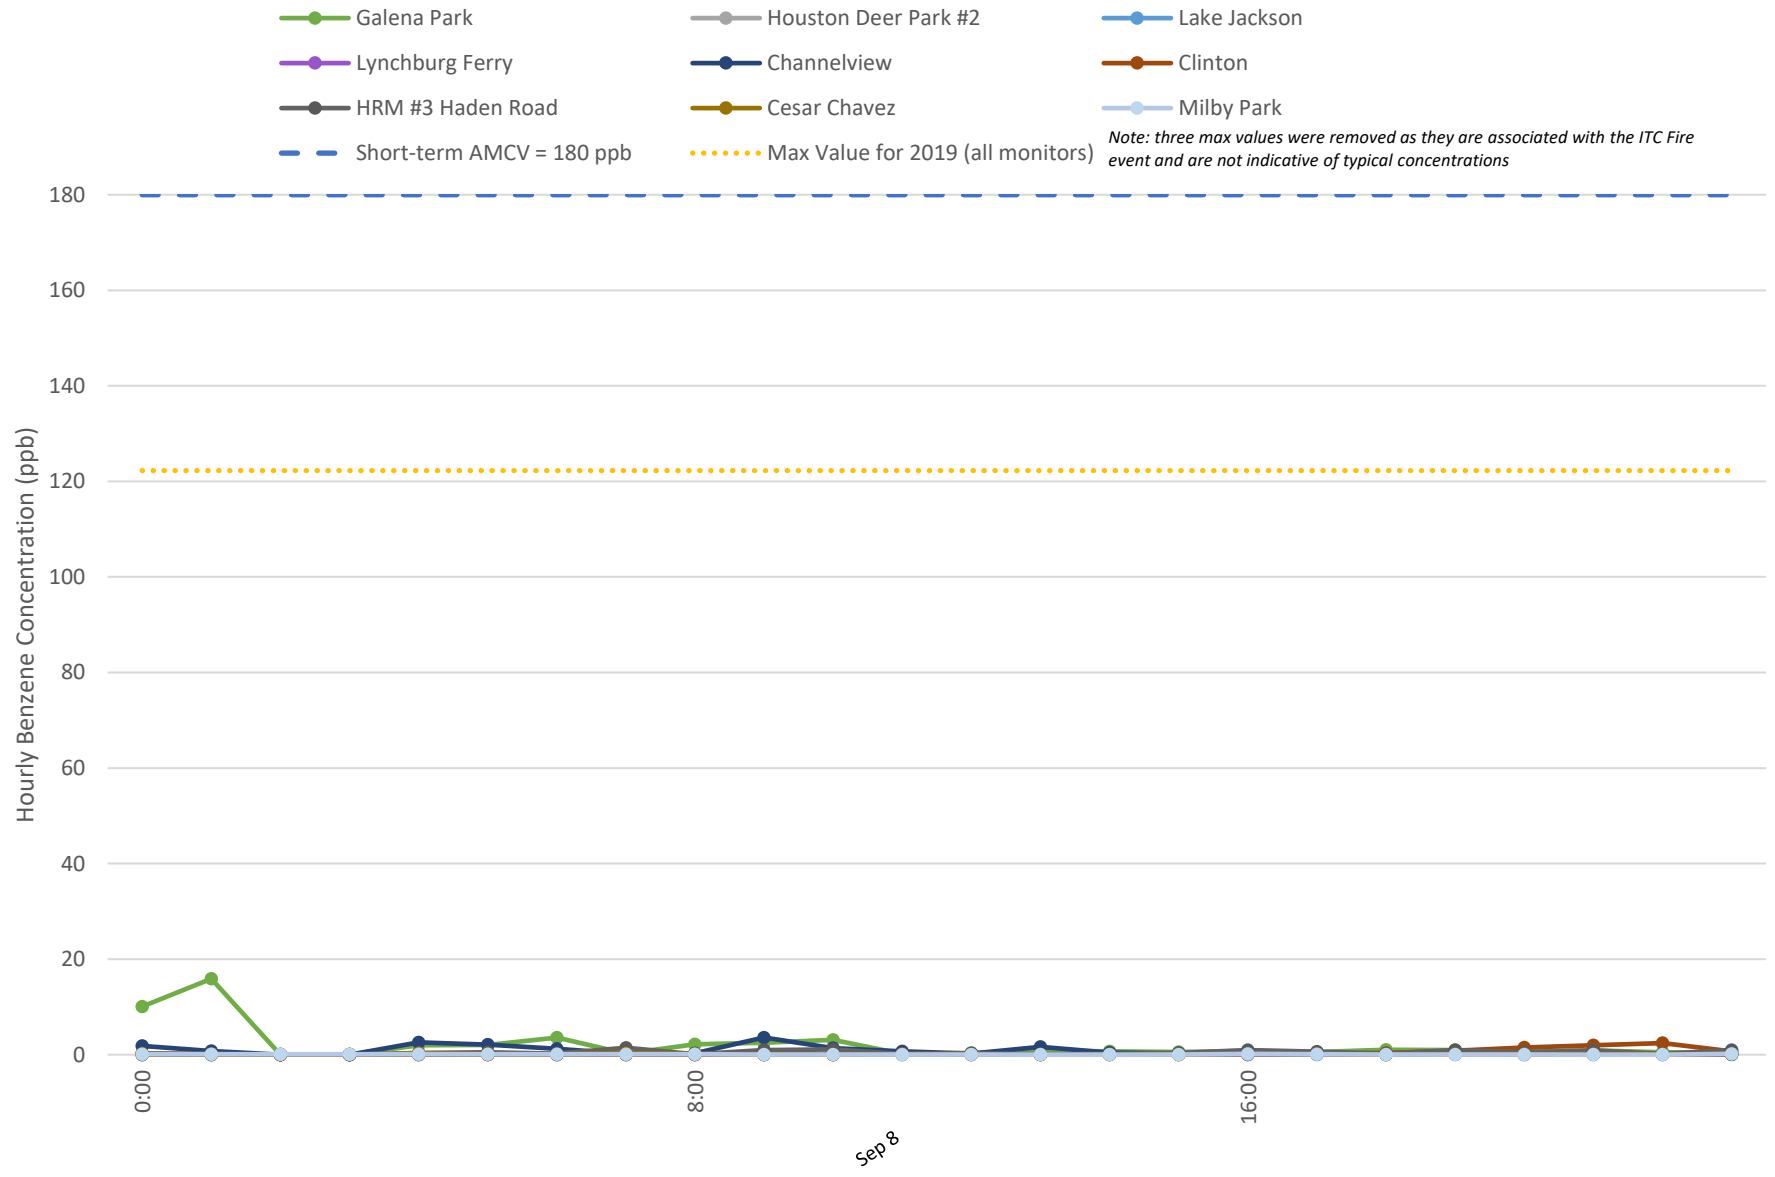

### Hourly Benzene Levels\* at Stationary Monitors in TCEQ Region 12, Houston; Sep 8 - Sep 8, 2020

\*measured concentrations have not been validated and are subject to change

Note: three max values were removed as they are associated with the ITC Fire event and are not indicative of typical concentrations