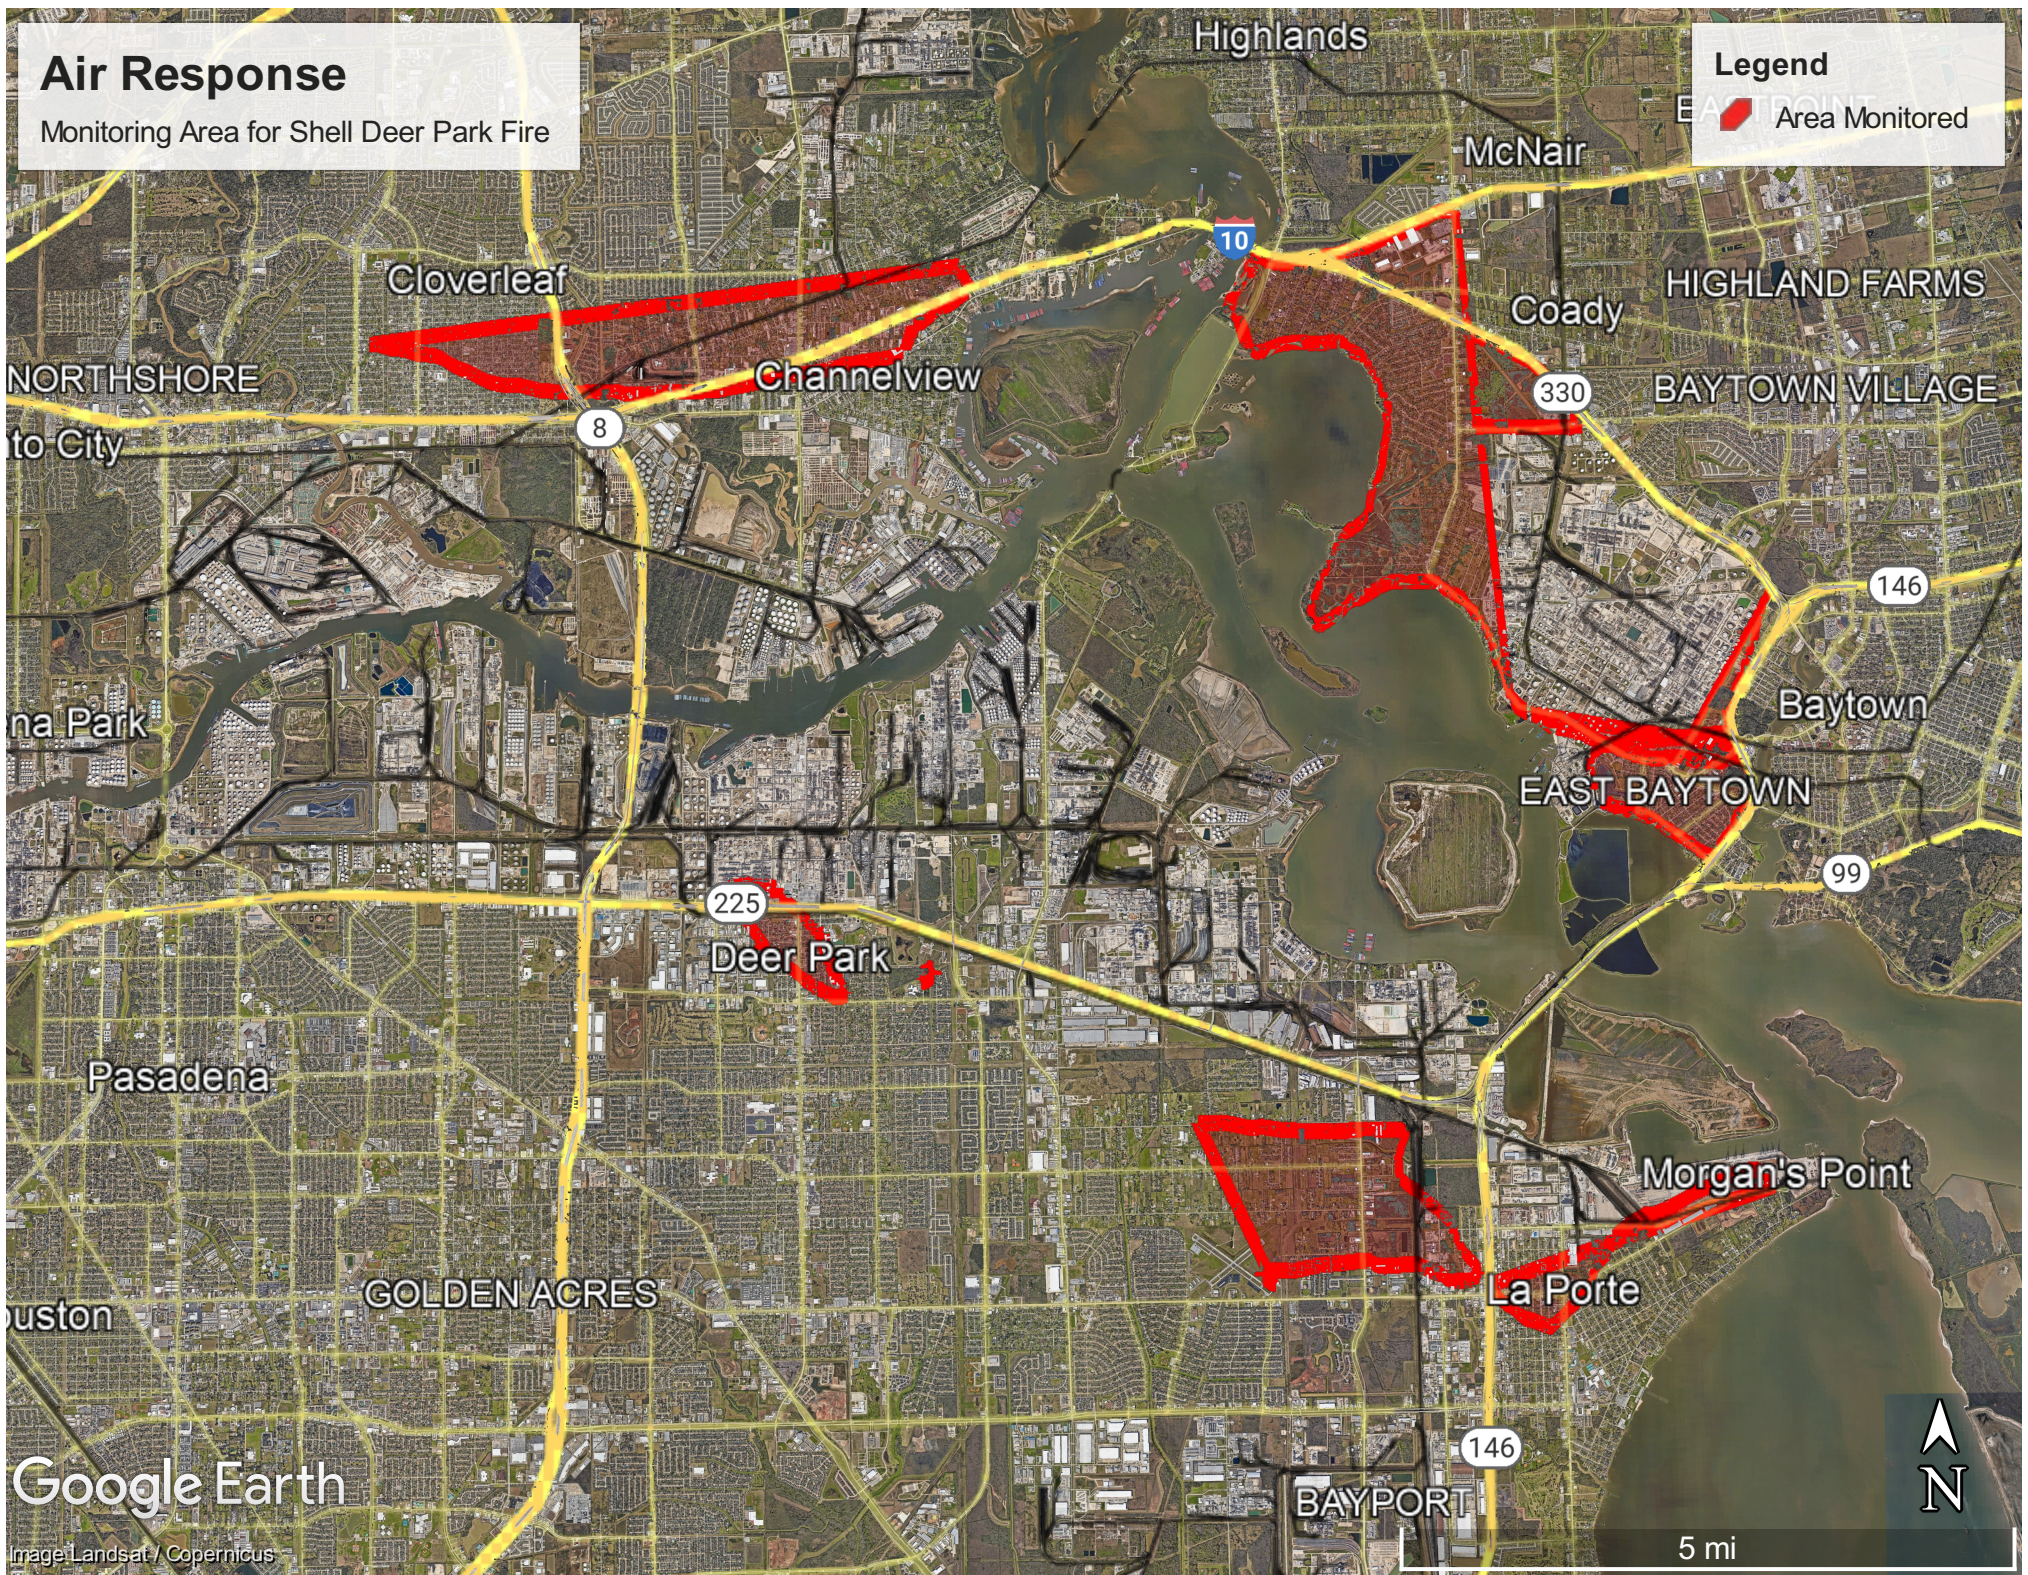

# Air Response

Monitoring Area for Shell Deer Park Fire

## Legend

 Area Monitored

Google Earth

Image Landsat / Copernicus

5 mi